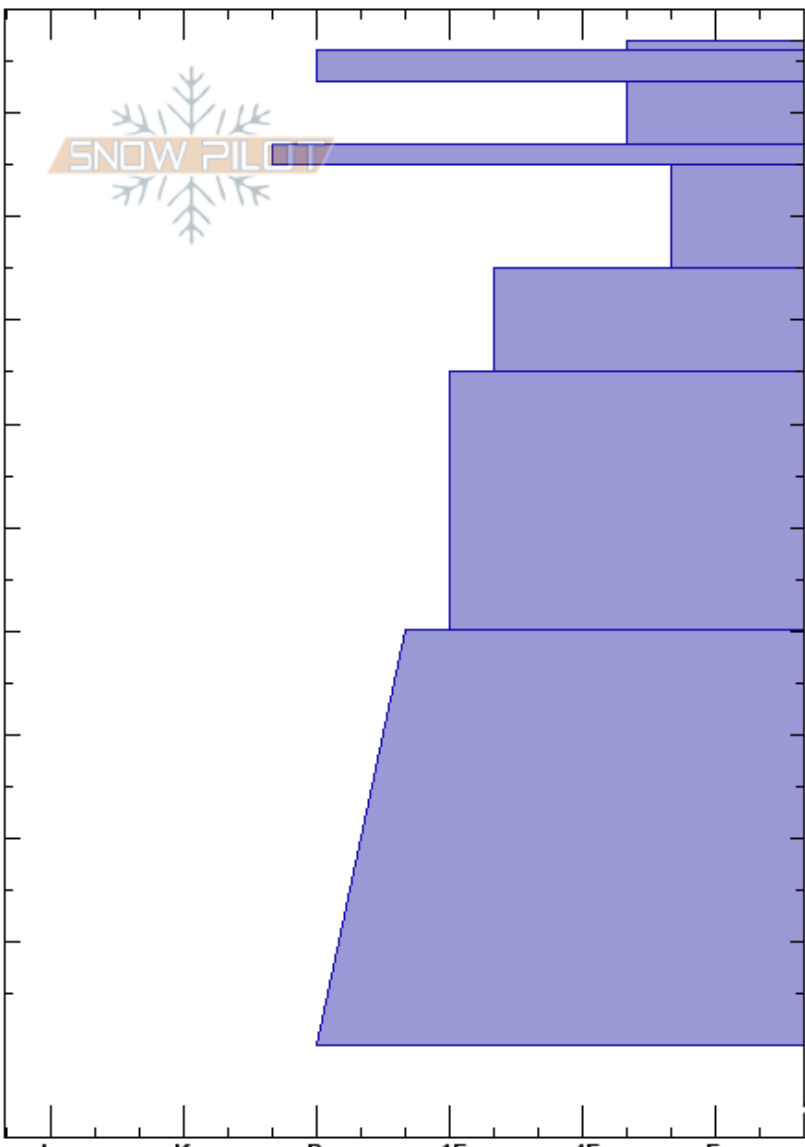

Abelin's n. of platter
 Bridger Range
 MT
 Elevation: 8200 ft
 Aspect: 75°
 Specifics:

Alex Marienthal
 04/23/2019 - 10:43am
 Co-ord: 45.81695N, -110.92797W
 Slope Angle: 30°
 Wind Loading:

Stability:
 Air Temperature: 4°C
 Sky Cover: BKN
 Precipitation: NO
 Wind: Calm

HS:207

Layer Notes:

Elevation (ft)	Crystal		Moisture	ρ kg/m ³	Stability tests & Layer comments
	Form	Size			
207	∅		W		
200	⊙		M		
	/ (●)		M		
190	=		D-M		
	∅		W		
180	∅		W		
170					
160	● (∅)		W		
150					
140					
130	● (∅)		M		
120					
110					
0					