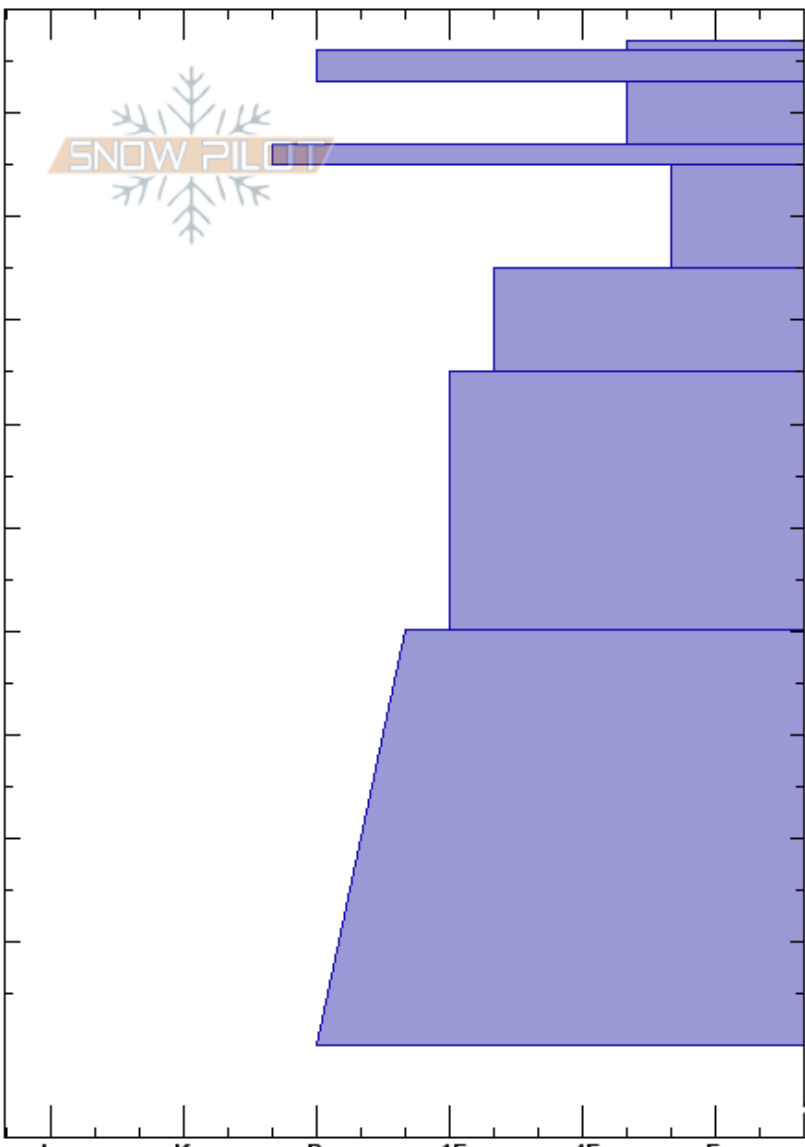

Abelin's n. of platter
 Bridger Range
 MT
 Elevation: 8200 ft
 Aspect: 75°
 Specifics:

Alex Marienthal
 04/23/2019 - 10:43am
 Co-ord: 45.81695N, -110.92797W
 Slope Angle: 30°
 Wind Loading:

Stability:
 Air Temperature: 4°C
 Sky Cover: BKN
 Precipitation: NO
 Wind: Calm

HS:207

Layer Notes:

Elevation	Crystal		Moisture	ρ kg/m ³	Stability tests & Layer comments
	Form	Size			
207	∅		W		
200	⊙		M		
	/ (●)		M		
190	=		D-M		
	∅		W		
180	∅		W		
170					
160	● (∅)		W		
150					
140					
130	● (∅)		M		
120					
110					
0					