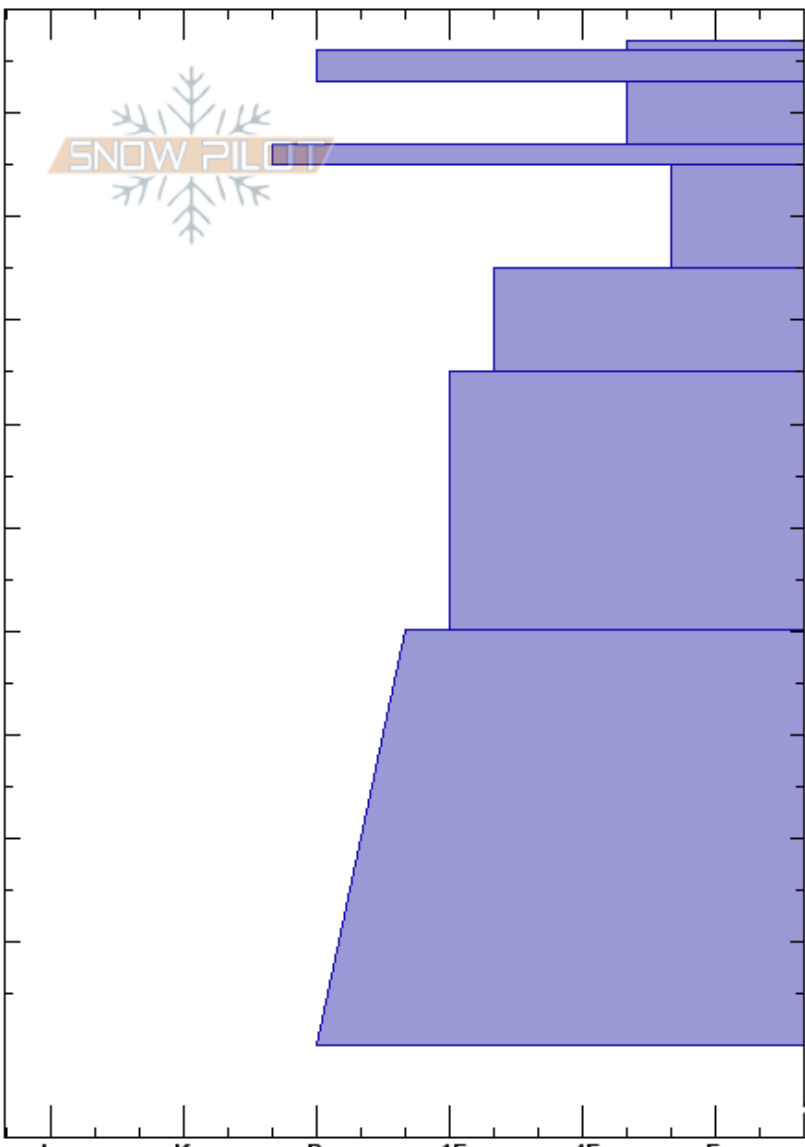

Abelin's n. of platter  
 Bridger Range  
 MT  
 Elevation: 8200 ft  
 Aspect: 75°  
 Specifics:

Alex Marienthal  
 04/23/2019 - 10:43am  
 Co-ord: 45.81695N, -110.92797W  
 Slope Angle: 30°  
 Wind Loading:

Stability:  
 Air Temperature: 4°C  
 Sky Cover: BKN  
 Precipitation: NO  
 Wind: Calm

HS:207

Layer Notes:

Elevation (ft)	Crystal		Moisture	$\rho$ kg/m <sup>3</sup>	Stability tests & Layer comments
	Form	Size			
207	∅		W		
200	⊙		M		
	/ (●)		M		
190	=		D-M		
	∅		W		
180	∅		W		
170					
160	● (∅)		W		
150					
140					
130	● (∅)		M		
120					
110					
0					