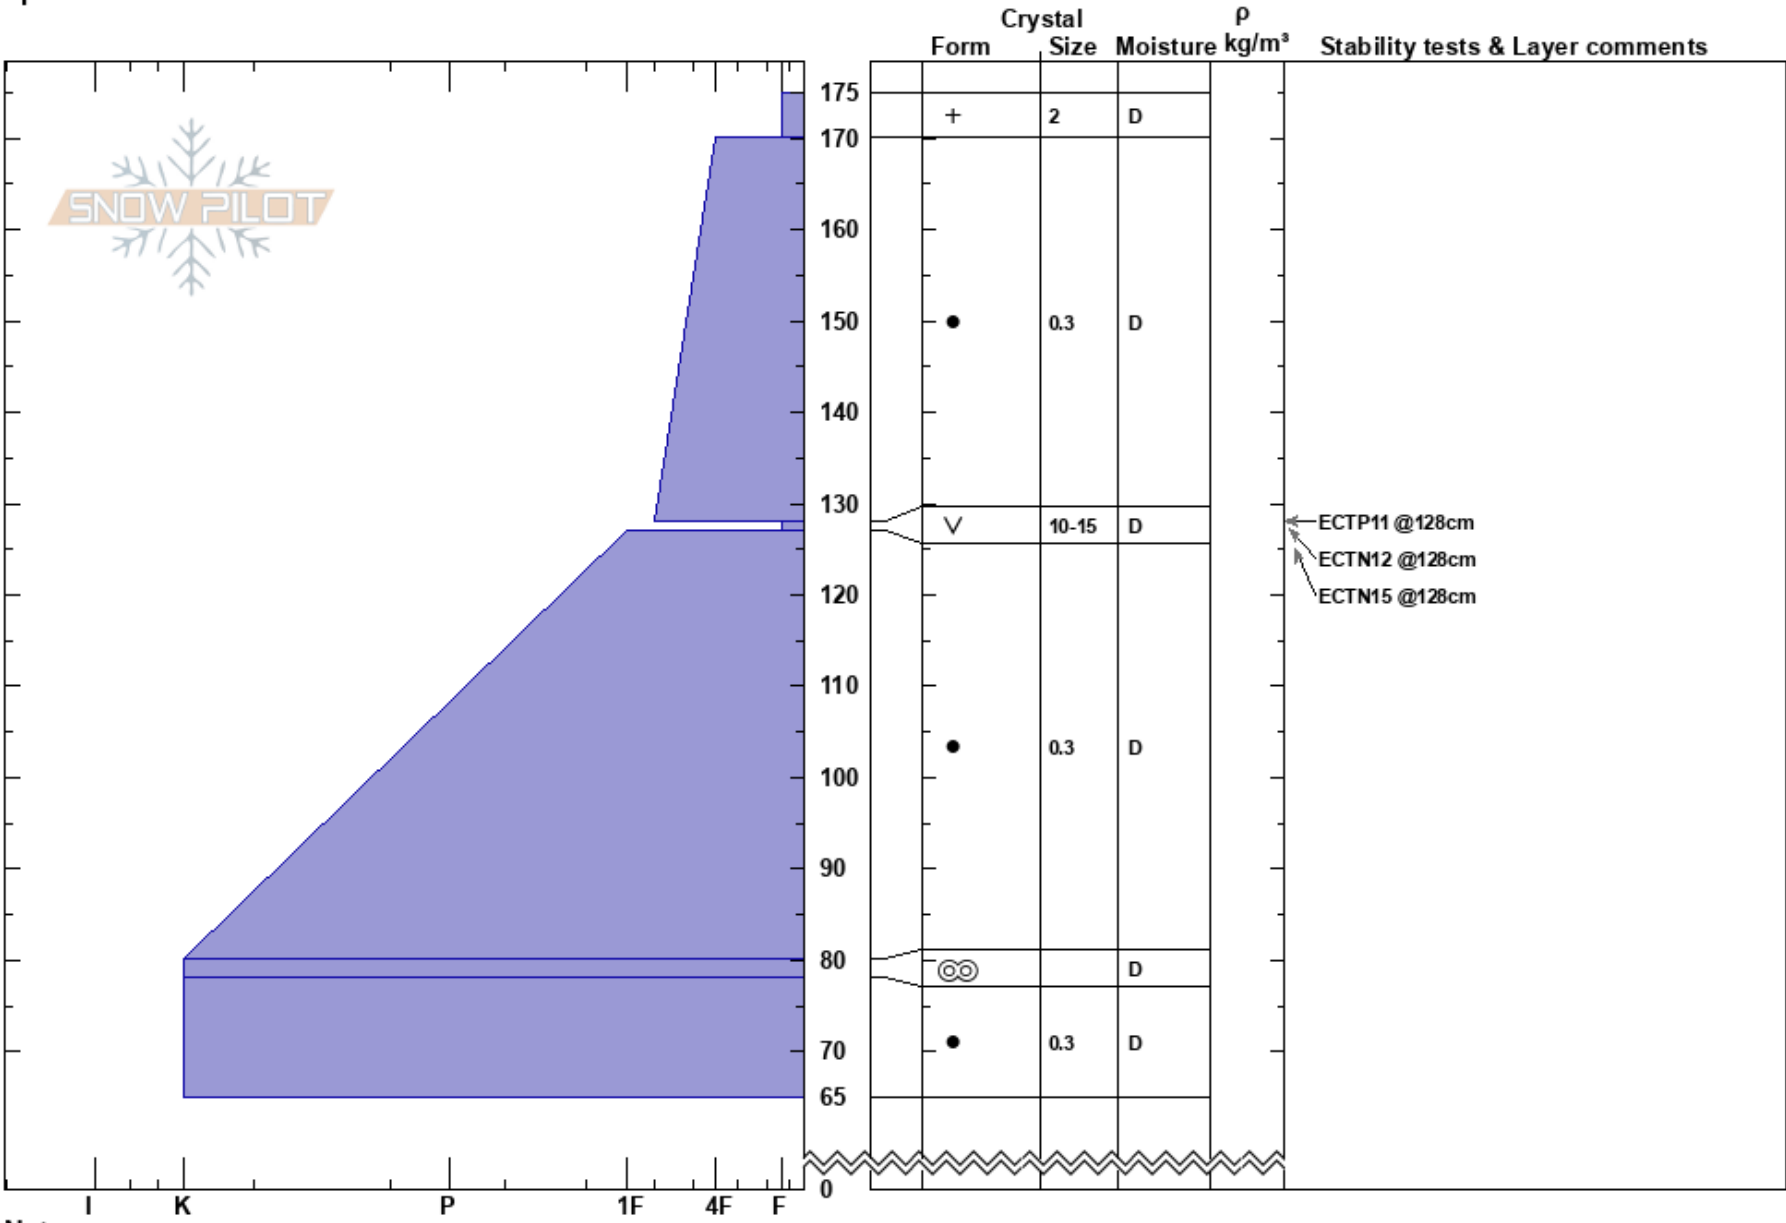

lone tree bowl 2.4
 Raggeds
 CO
 Elevation: 9800 ft
 Aspect: 25°
 Specifics:

Colin Mitchell
 02/04/2017 - 12:00pm
 Co-ord: 39.12000N, -107.28000W
 Slope Angle: 30°
 Wind Loading: previous

Stability: Very Good HS:175
 Air Temperature: 2°C PF:20 128-127cm:Problematic layer
 Sky Cover: SCT
 Precipitation: NO
 Wind: SW Light Breeze

Layer Notes:

Notes: