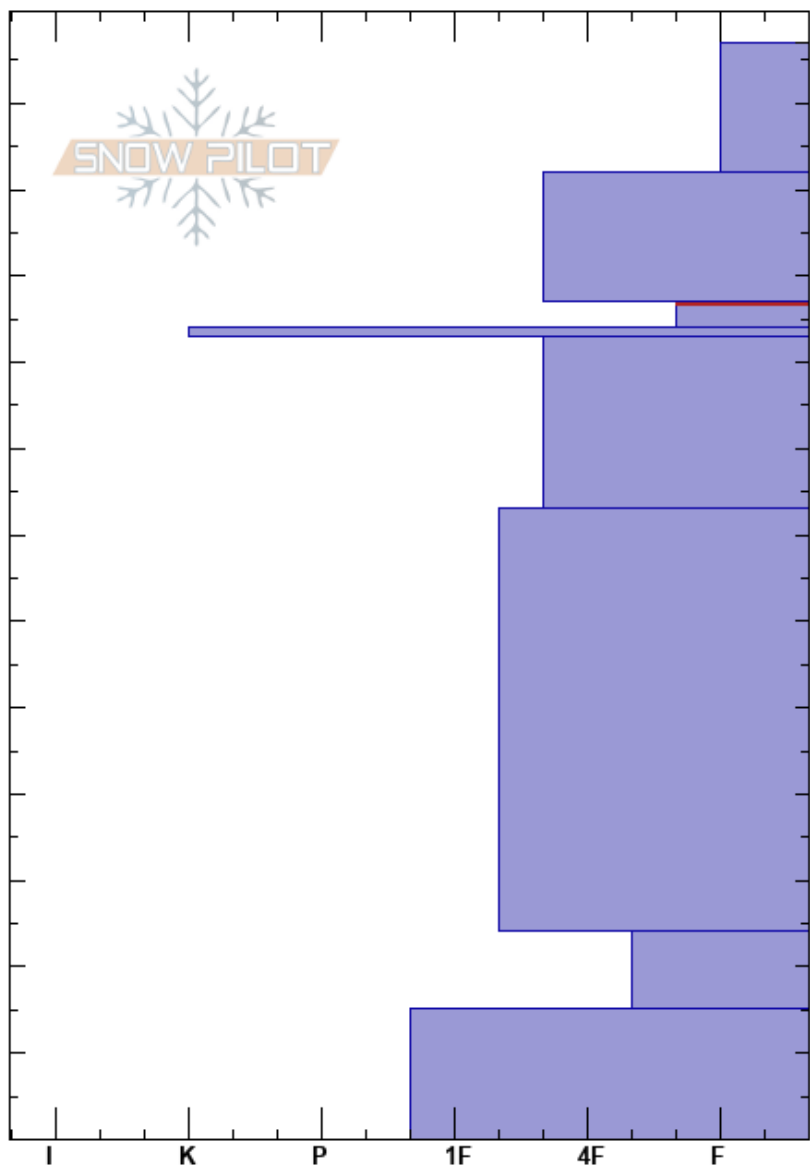

Hyalite - Maid SE
 Gallatin Range-N
 MT
 Elevation: 9450 ft
 Aspect: 120°
 Specifics: We skied slope

Eric Knoff
 02/03/2017 - 1:00pm
 Co-ord:
 Slope Angle: 30°
 Wind Loading: no

Stability: Good
 Air Temperature: -5°C
 Sky Cover: SCT
 Precipitation: NO
 Wind: SW Strong

HS:127
 Layer Notes:
 97-94cm:Problematic layer

Depth (cm)	Crystal		Moisture	ρ kg/m ³	Stability tests & Layer comments
	Form	Size			
127					
120	+				
110	+				
100	☐	0.5-1			CT7, Q2 @97cm
97	■				ECTN7 @97cm
90					PST65/100 (End) @97cm
80	⊖				
70					
60					
50	⊖				
40					
30					
24	^	2-3			CT14, Q2 @24cm
20					ECTN30 @24cm
15	•				PST35/100 (End) @24cm
10					
0					