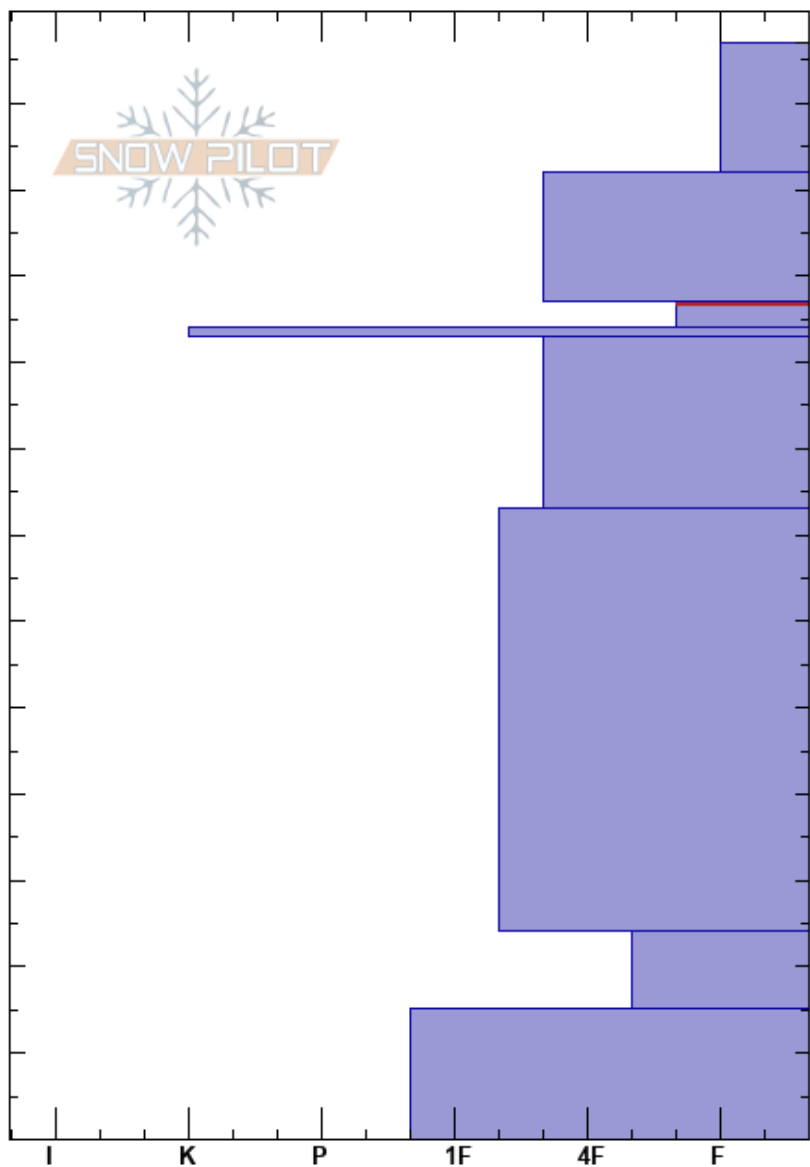

Hyalite - Maid SE
 Gallatin Range-N
 MT
 Elevation: 9450 ft
 Aspect: 120°
 Specifics: We skied slope

Eric Knoff
 02/03/2017 - 1:00pm
 Co-ord:
 Slope Angle: 30°
 Wind Loading: no

Stability: Good
 Air Temperature: -5°C
 Sky Cover: SCT
 Precipitation: NO
 Wind: SW Strong

HS:127
 Layer Notes:
 97-94cm: Problematic layer

Depth (cm)	Crystal		Moisture	ρ kg/m ³	Stability tests & Layer comments
	Form	Size			
127					
120	+				
110	+				
100	☐	0.5-1			CT7, Q2 @97cm
97	■				ECTN7 @97cm
90					PST65/100 (End) @97cm
80	⊖				
70					
60					
50	⊖				
40					
30					
24	^	2-3			CT14, Q2 @24cm
20					ECTN30 @24cm
15	•				PST35/100 (End) @24cm
10					
0					