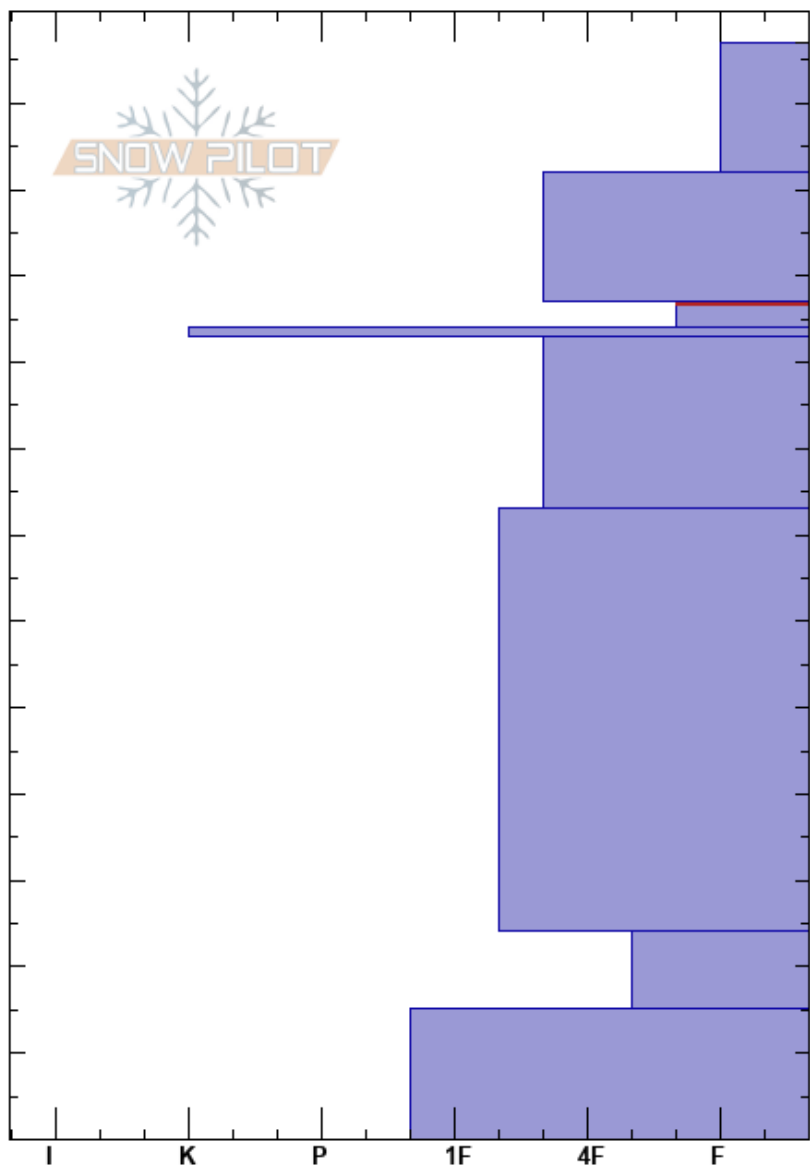

Hyalite - Maid SE  
 Gallatin Range-N  
 MT  
 Elevation: 9450 ft  
 Aspect: 120°  
 Specifics: We skied slope

Eric Knoff  
 02/03/2017 - 1:00pm  
 Co-ord:  
 Slope Angle: 30°  
 Wind Loading: no

Stability: Good  
 Air Temperature: -5°C  
 Sky Cover: SCT  
 Precipitation: NO  
 Wind: SW Strong

HS:127  
 Layer Notes:  
 97-94cm: Problematic layer

Depth (cm)	Crystal		Moisture	$\rho$ kg/m <sup>3</sup>	Stability tests & Layer comments
	Form	Size			
127					
120	+				
110	+				
100	☐	0.5-1			CT7, Q2 @97cm
97	■				ECTN7 @97cm
90					PST65/100 (End) @97cm
80	⊖				
70					
60					
50	⊖				
40					
30					
24	^	2-3			CT14, Q2 @24cm
20					ECTN30 @24cm
15	●				PST35/100 (End) @24cm
10					
0					