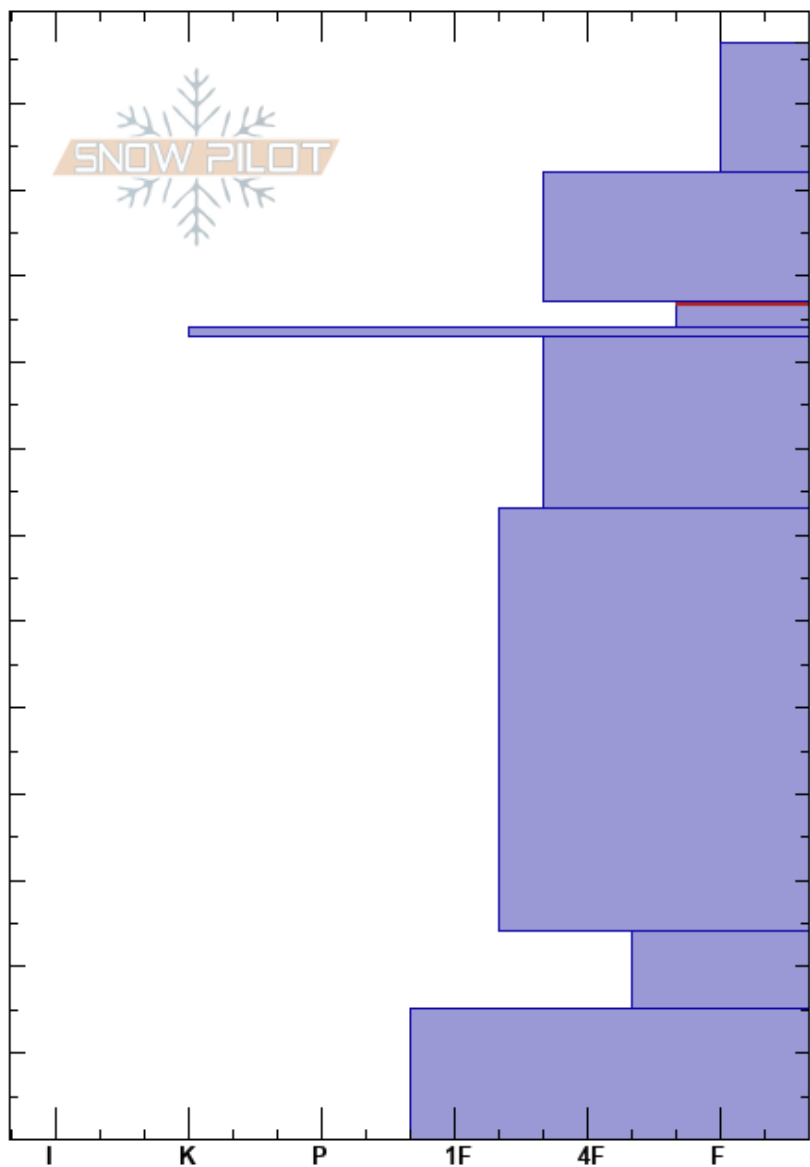

Hyalite - Maid SE
 Gallatin Range-N
 MT
 Elevation: 9450 ft
 Aspect: 120°
 Specifics: We skied slope

Eric Knoff
 02/03/2017 - 1:00pm
 Co-ord:
 Slope Angle: 30°
 Wind Loading: no

Stability: Good
 Air Temperature: -5°C
 Sky Cover: SCT
 Precipitation: NO
 Wind: SW Strong

HS:127
 Layer Notes:
 97-94cm: Problematic layer

Depth (cm)	Crystal		Moisture	ρ kg/m ³	Stability tests & Layer comments
	Form	Size			
127					
120	+				
110	+				
100	☐	0.5-1			CT7, Q2 @97cm
97	■				ECTN7 @97cm
90					PST65/100 (End) @97cm
80	⊖				
70					
60					
50	⊖				
40					
30					
24	^	2-3			CT14, Q2 @24cm
20					ECTN30 @24cm
15					PST35/100 (End) @24cm
10	•				
0					