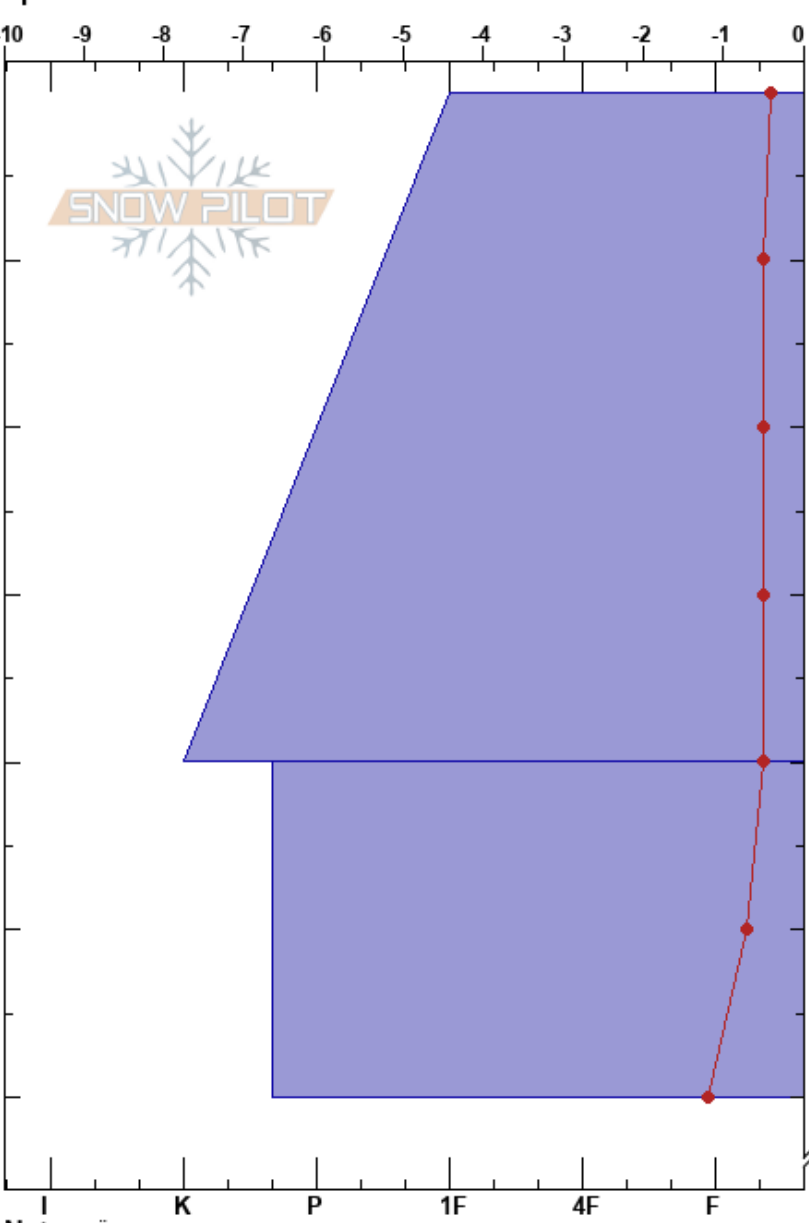

Tarfaladalen mynning  
 Kebnekaise  
 Sweden  
 Elevation: 701 m  
 Aspect: E  
 Specifics:

Jenny Råghall  
 22/04/2019 - 11:20  
 Co-ord:  
 Slope Angle: 24°  
 Wind Loading: no

Stability:  
 Air Temperature: 3.5°C  
 Sky Cover: BKN  
 Precipitation: NO  
 Wind: S Light Breeze

HS:180  
 Layer Notes:

Height (m)	Crystal		$\rho$ kg/m <sup>3</sup>	Stability tests & Layer comments
	Form	Size		
0				
10				
20	○		M	
30				
40				
50	•		D	
60				
180				

Notes: Övre TL