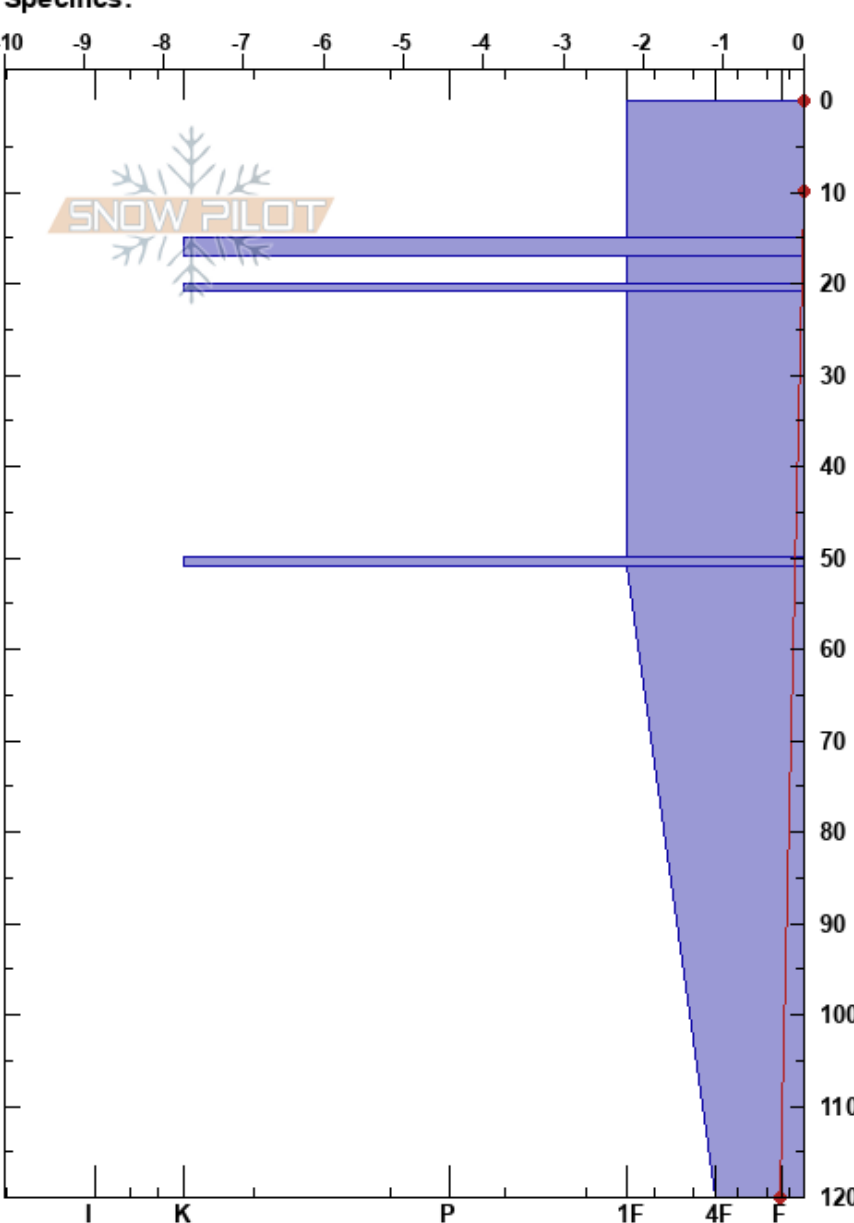

TL Våffelbruket 190421
 Funäsfjällen
 Sweden
 Elevation: 1000 m
 Aspect: E
 Specifics:

Fredrik Norberg
 21/04/2019 - 11:30
 Co-ord: 62.62562N, 12.36958W
 Slope Angle: 20°
 Wind Loading:

Stability:
 Air Temperature: 5°C
 Sky Cover: OVC
 Precipitation: RL
 Wind: Calm

HS:120
 PF:10
 Layer Notes:

Form	Crystal		ρ kg/m ³	Stability tests & Layer comments
	Size	Moisture		
°°		W		
■		W		
⊗		M		
■		M		
⊗		M		
■		M		
⊗		M		

Notes: I K P 1F 4F F