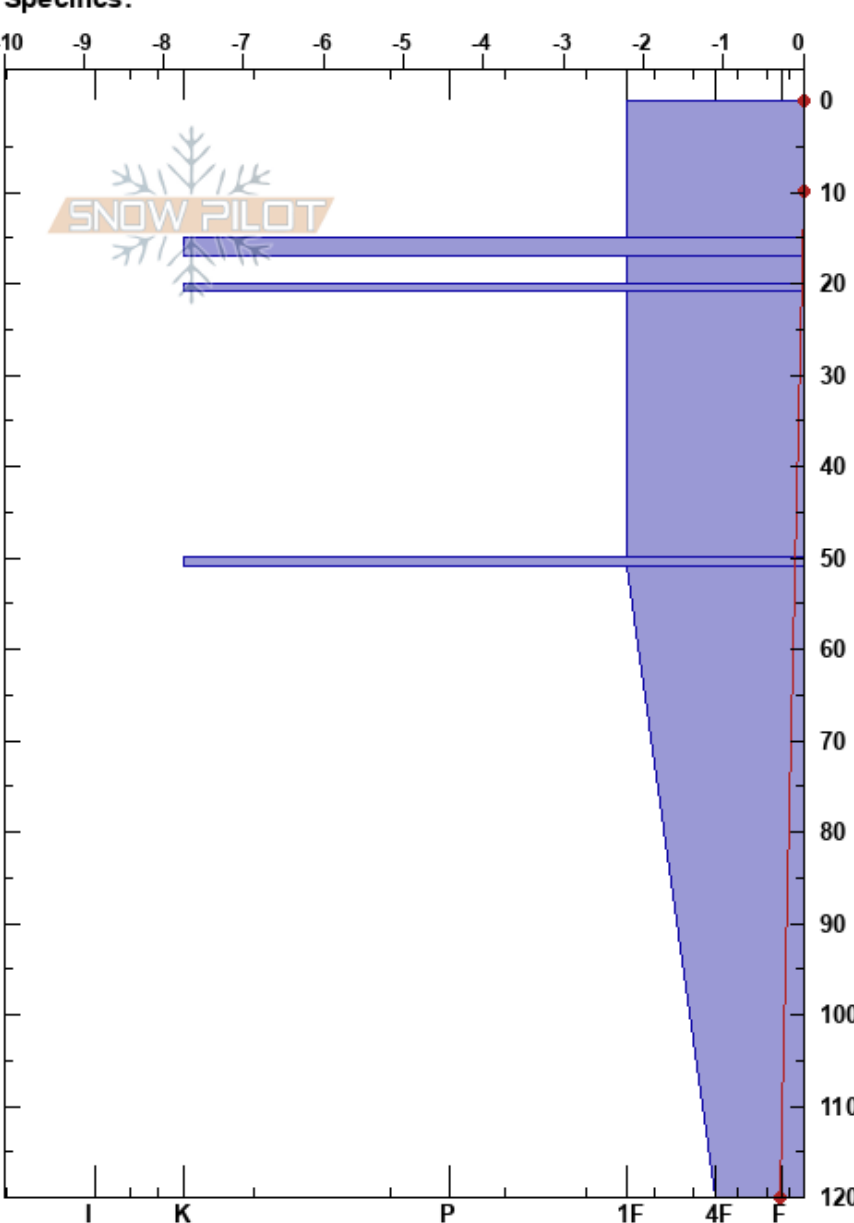

TL Våffelbruket 190421
 Funäsfjällen
 Sweden
 Elevation: 1000 m
 Aspect: E
 Specifics:

Fredrik Norberg
 21/04/2019 - 11:30
 Co-ord: 62.62562N, 12.36958W
 Slope Angle: 20°
 Wind Loading:

Stability:
 Air Temperature: 5°C
 Sky Cover: OVC
 Precipitation: RL
 Wind: Calm

HS:120
 PF:10
 Layer Notes:

Form	Crystal		ρ kg/m ³	Stability tests & Layer comments
	Size	Moisture		
°°		W		
■		W		
⊗		M		
■		M		
⊗		M		
■		M		
⊗		M		

Notes:

I K P 1F 4F F