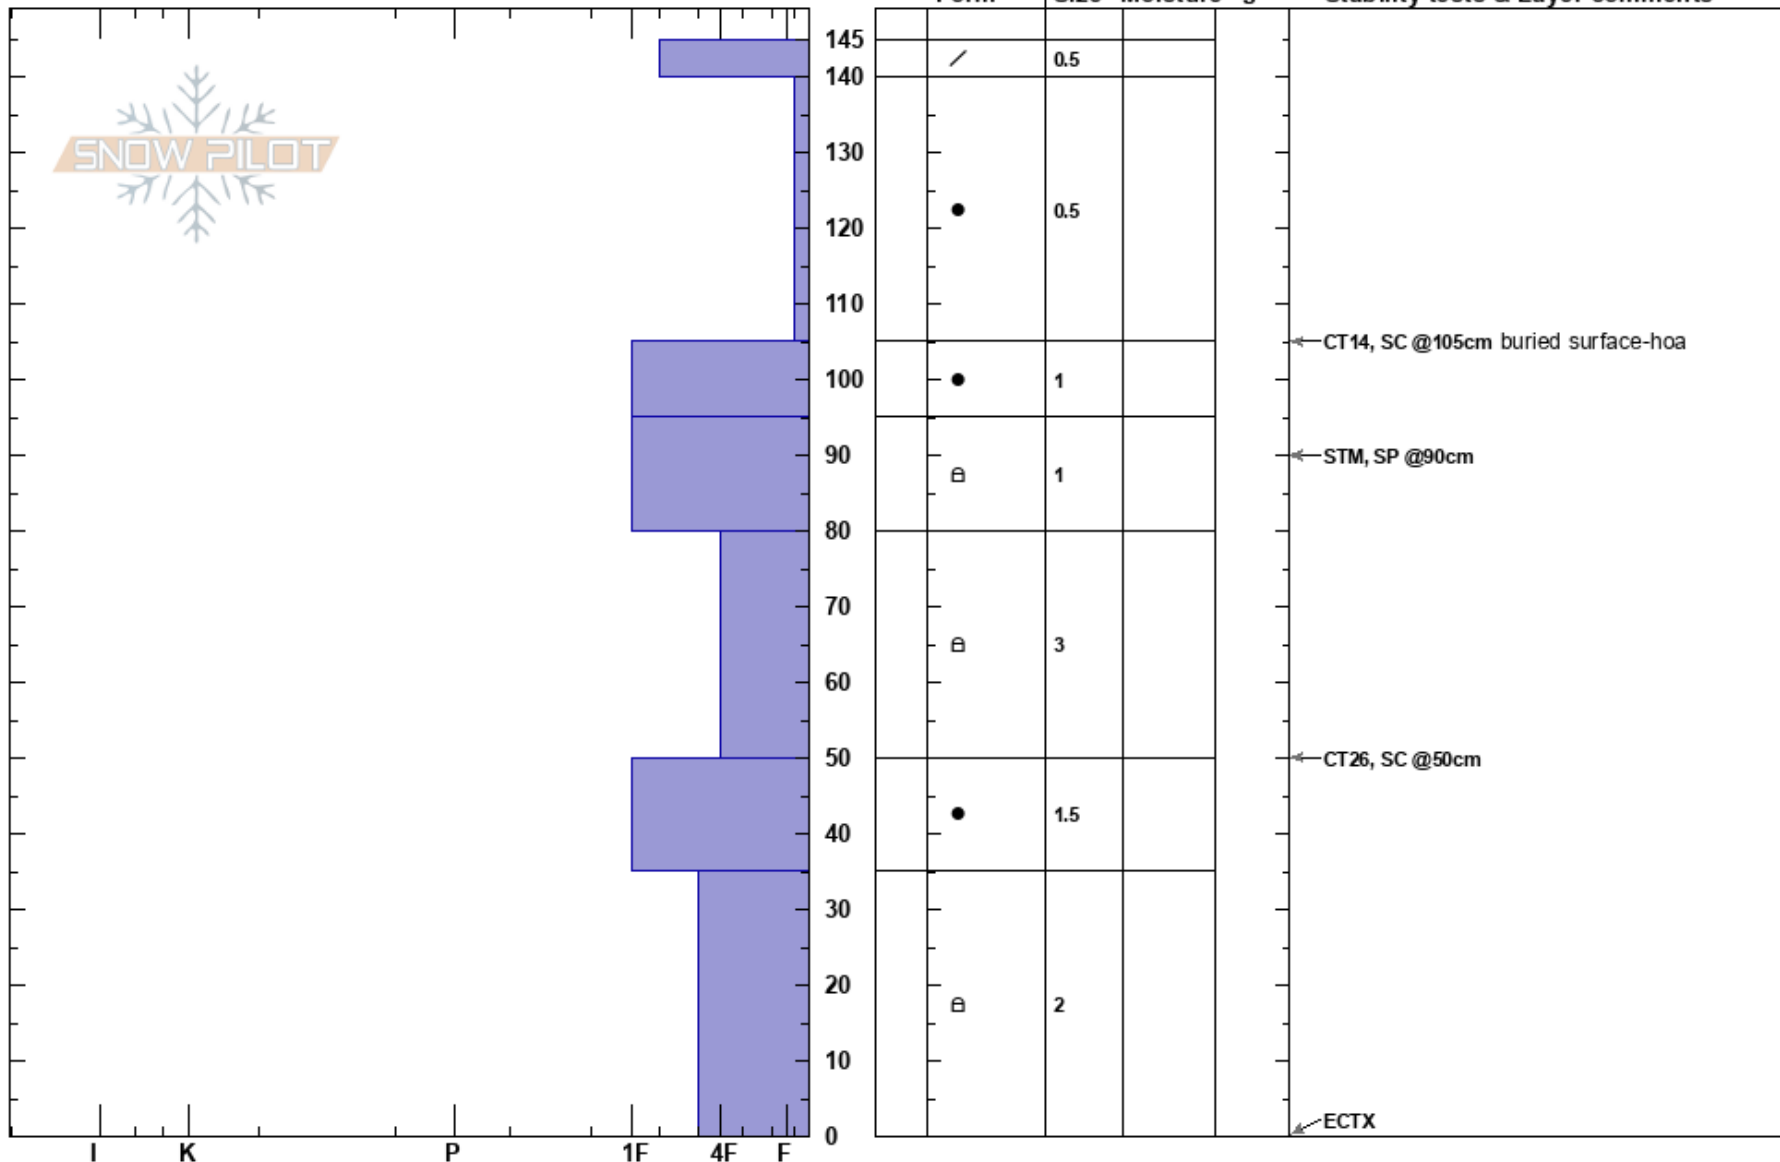

Bridger North (SC)
 Gallatin Range-N
 MT
 Elevation: 7100 ft
 Aspect: E

Griffin Dittmar
 02/03/2017 - 1:55pm
 Co-ord: 45.84118N, -110.92248W
 Slope Angle: 25°
 Wind Loading: no

Stability: Fair
 Air Temperature:
 Sky Cover: BKN
 Precipitation: NO
 Wind: E

HS:145
 PF:30
 Layer Notes:

Specifics: Pit dug in a Ski Area; Pit is representative of backcountry; Ski tracks on slope; We skied slope

Crystal Form Size Moisture ρ kg/m³ Stability tests & Layer comments