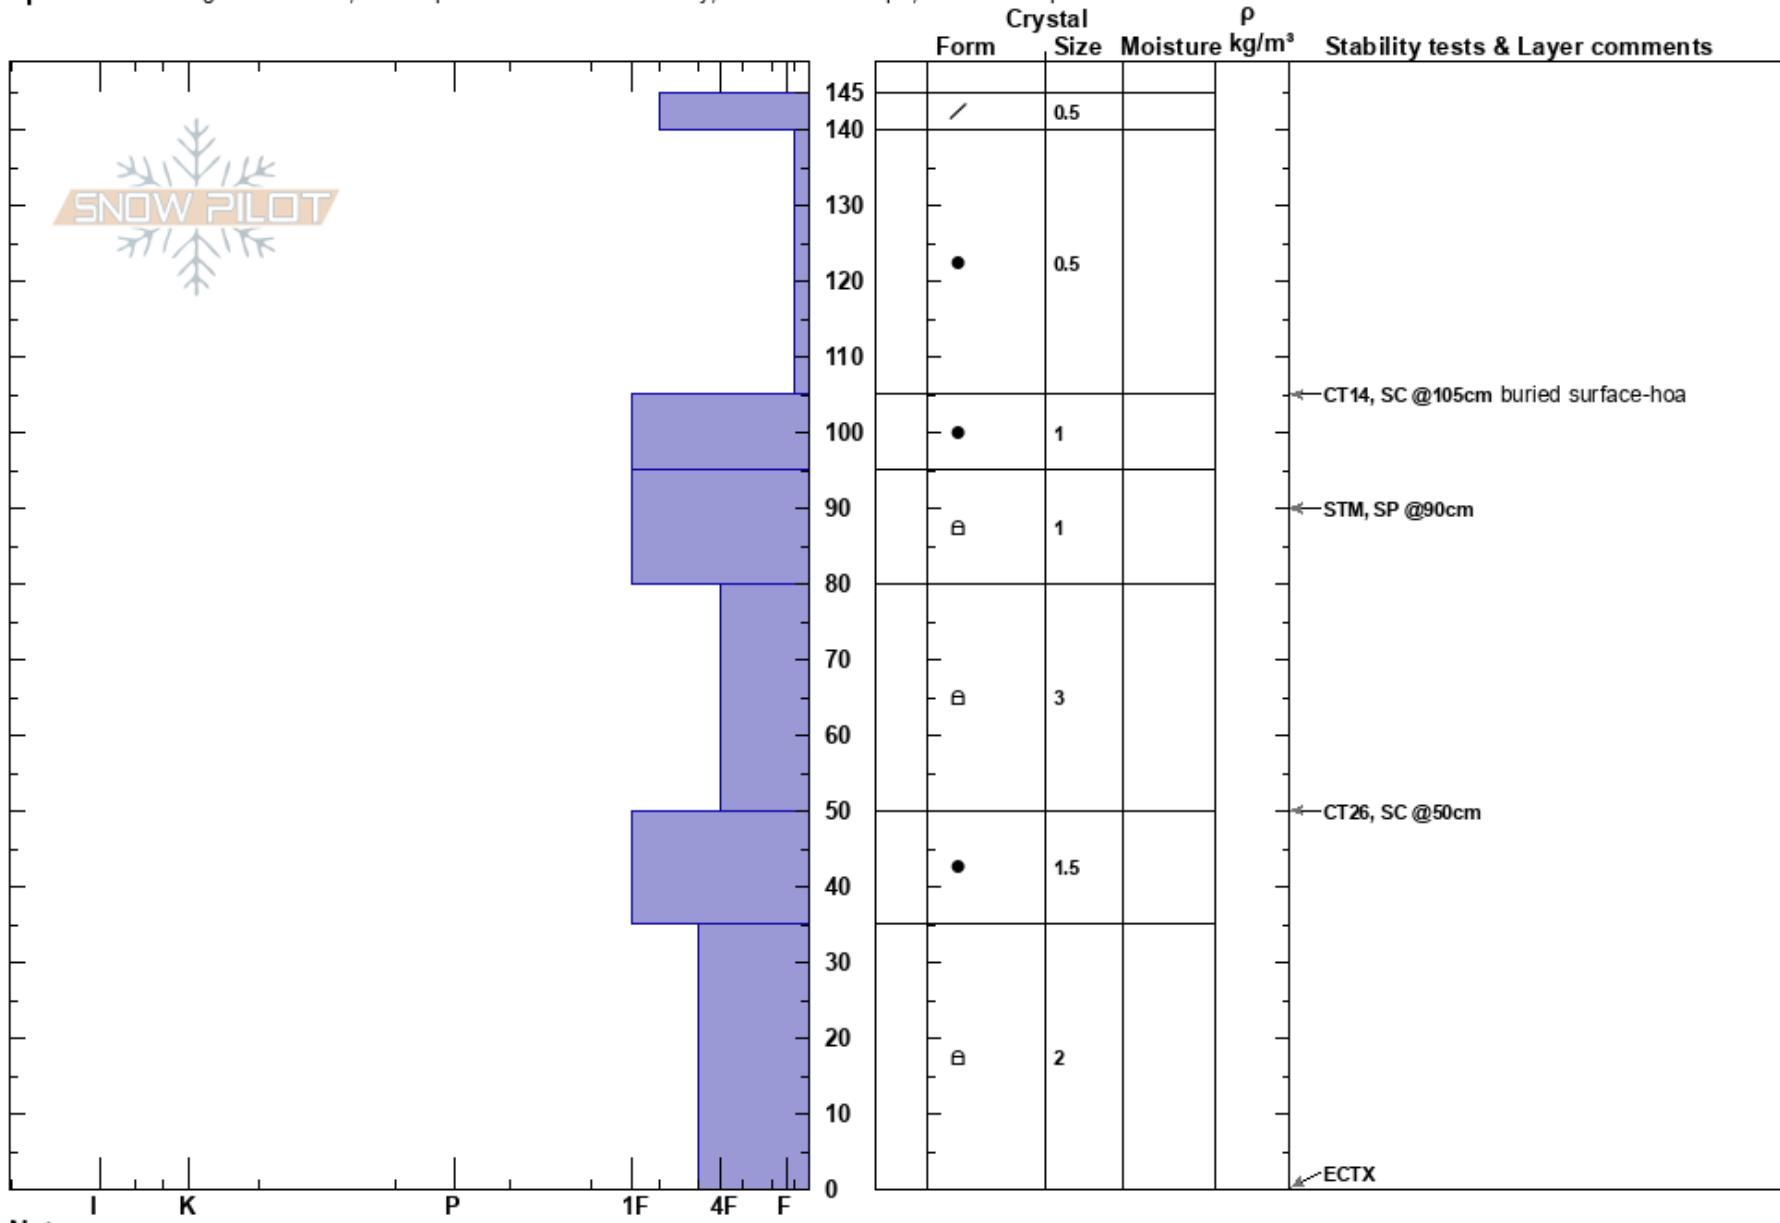

Bridger North (SC)
 Gallatin Range-N
 MT
 Elevation: 7100 ft
 Aspect: E

Griffin Dittmar
 02/03/2017 - 1:55pm
 Co-ord: 45.84118N, -110.92248W
 Slope Angle: 25°
 Wind Loading: no

Stability: Fair
 Air Temperature:
 Sky Cover: BKN
 Precipitation: NO
 Wind: E

HS:145
 PF:30
 Layer Notes:

Specifics: Pit dug in a Ski Area; Pit is representative of backcountry; Ski tracks on slope; We skied slope

Notes: I K P 1F 4F F