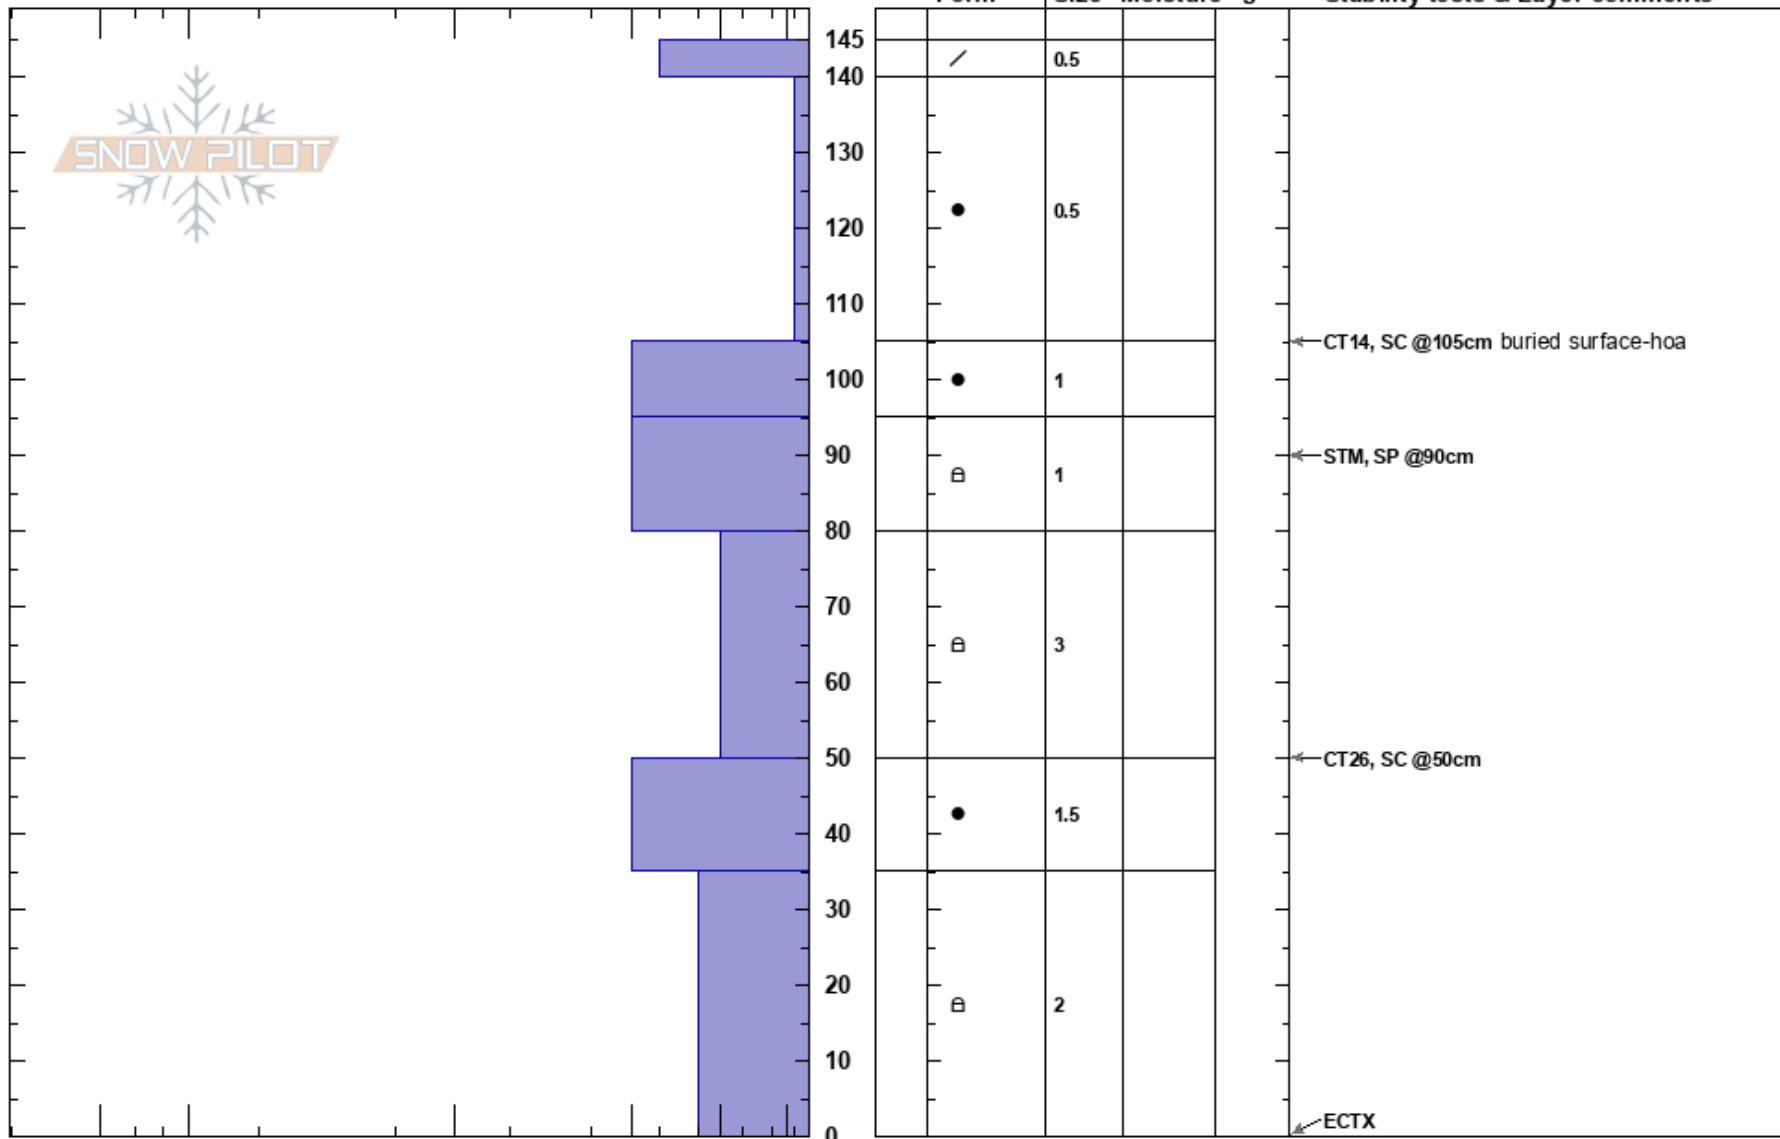

Bridger North (SC)
 Gallatin Range-N
 MT
 Elevation: 7100 ft
 Aspect: E

Griffin Dittmar
 02/03/2017 - 1:55pm
 Co-ord: 45.84118N, -110.92248W
 Slope Angle: 25°
 Wind Loading: no

Stability: Fair
 Air Temperature:
 Sky Cover: BKN
 Precipitation: NO
 Wind: E

HS:145
 PF:30
 Layer Notes:

Specifics: Pit dug in a Ski Area; Pit is representative of backcountry; Ski tracks on slope; We skied slope

Crystal Form Size Moisture ρ kg/m³ Stability tests & Layer comments