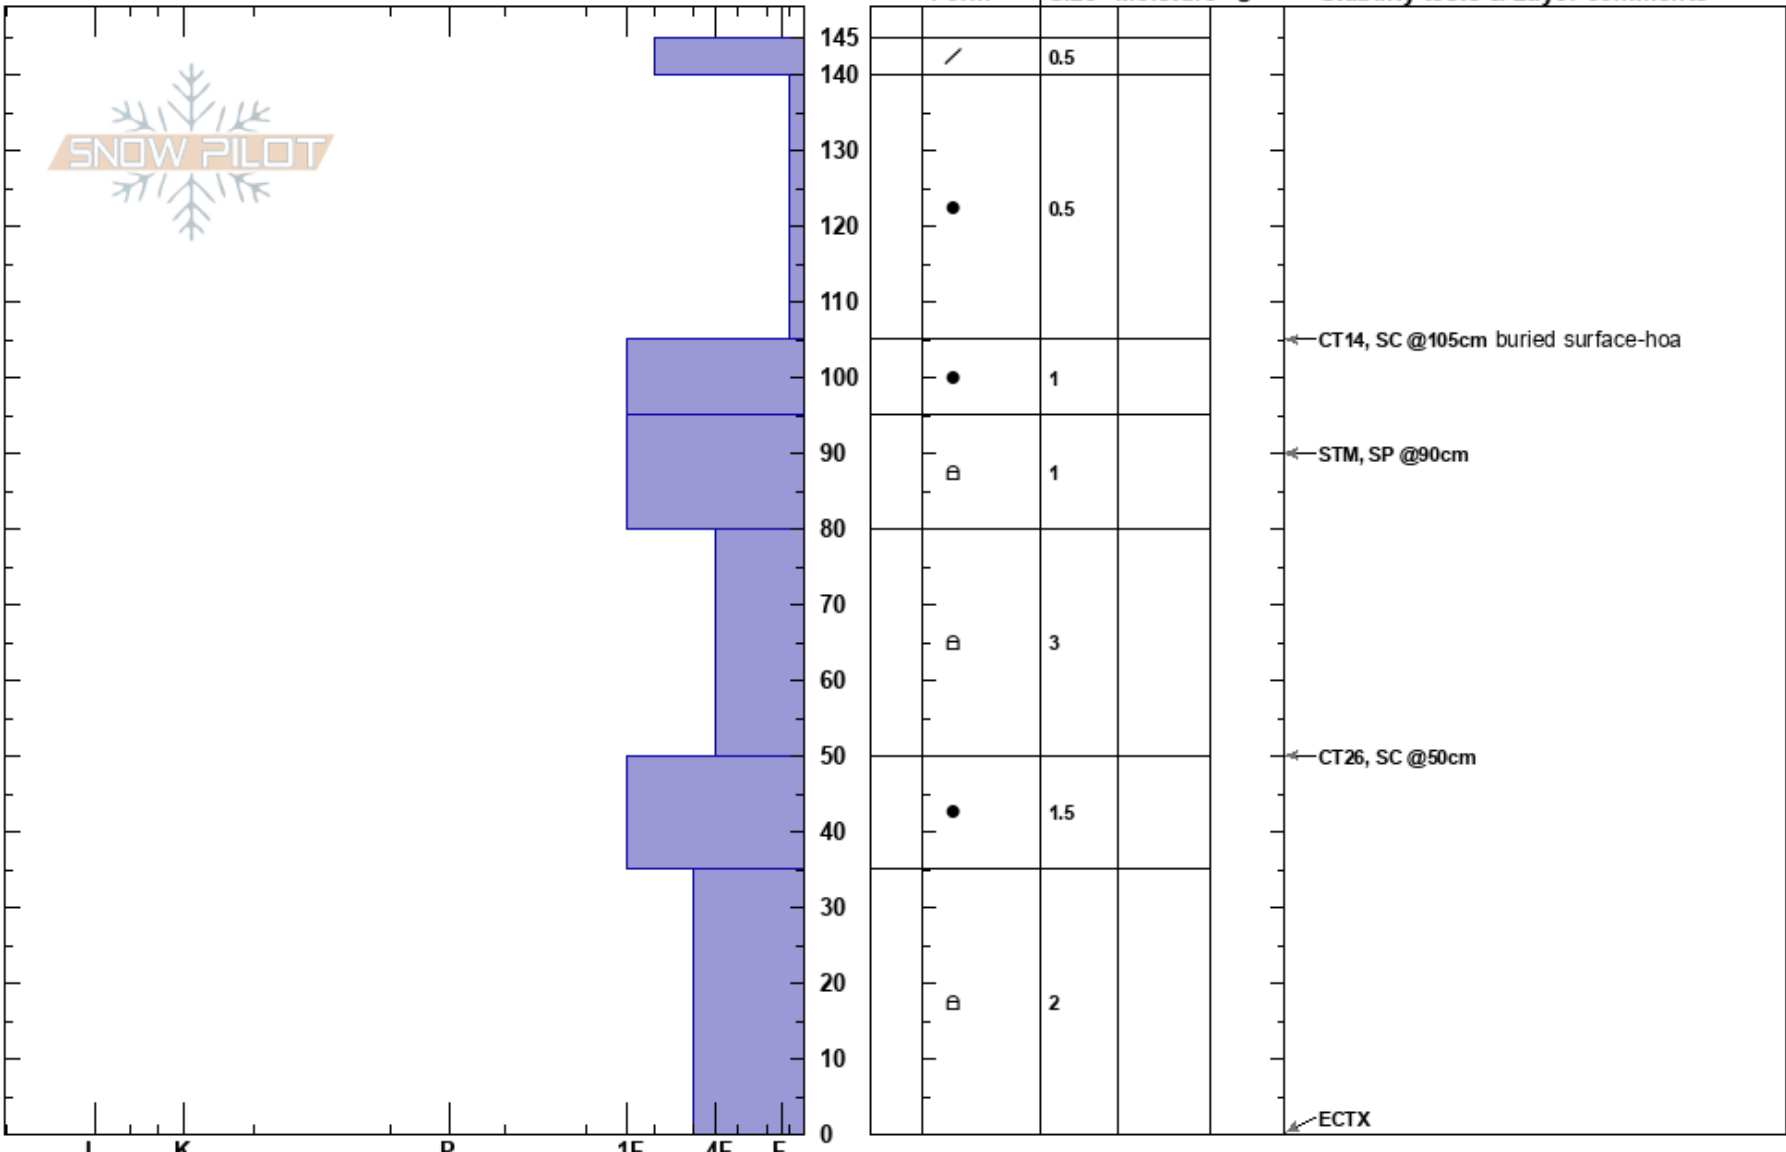

Bridger North (SC)
 Gallatin Range-N
 MT
 Elevation: 7100 ft
 Aspect: E

Griffin Dittmar
 02/03/2017 - 1:55pm
 Co-ord: 45.84118N, -110.92248W
 Slope Angle: 25°
 Wind Loading: no

Stability: Fair
 Air Temperature:
 Sky Cover: BKN
 Precipitation: NO
 Wind: E

HS:145
 PF:30
 Layer Notes:

Specifics: Pit dug in a Ski Area; Pit is representative of backcountry; Ski tracks on slope; We skied slope

Crystal Form Size Moisture ρ kg/m³ Stability tests & Layer comments