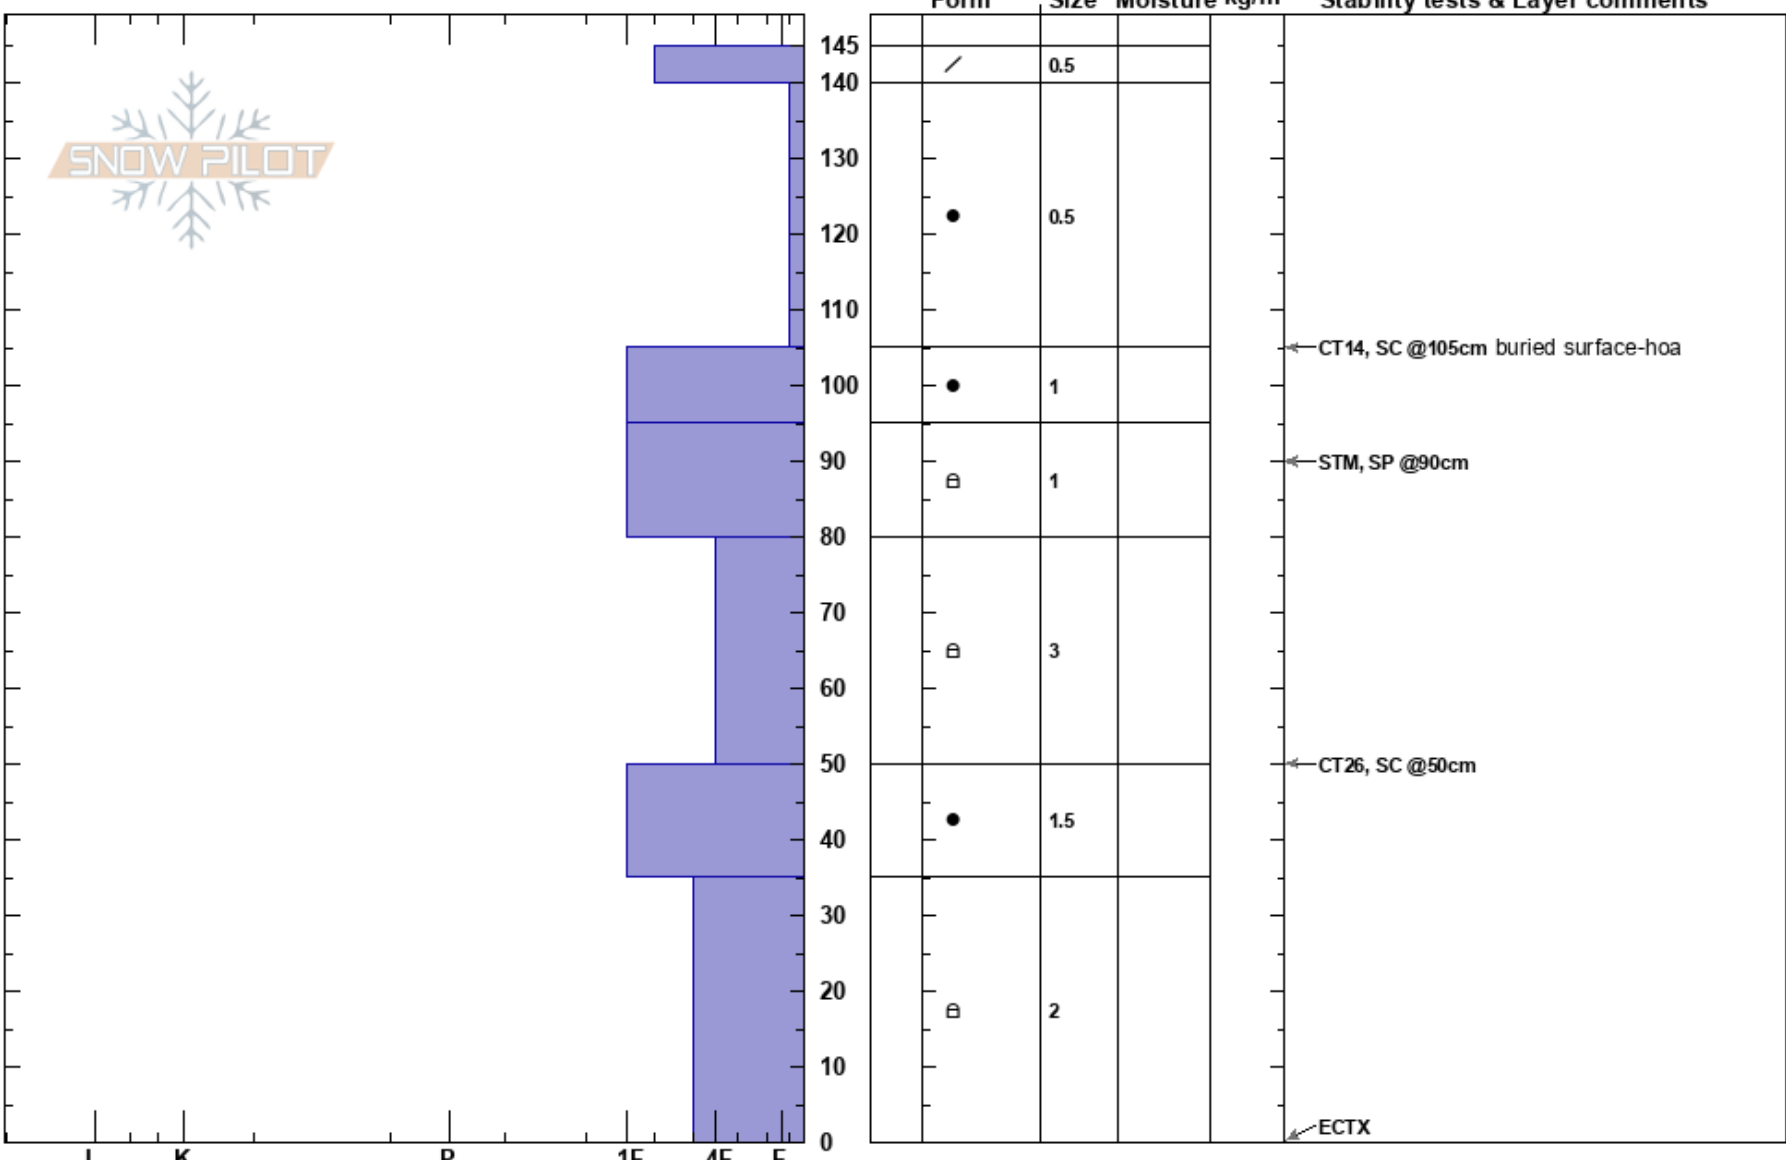

Bridger North (SC)
 Gallatin Range-N
 MT
 Elevation: 7100 ft
 Aspect: E

Griffin Dittmar
 02/03/2017 - 1:55pm
 Co-ord: 45.84118N, -110.92248W
 Slope Angle: 25°
 Wind Loading: no

Stability: Fair
 Air Temperature:
 Sky Cover: BKN
 Precipitation: NO
 Wind: E

HS:145
 PF:30

Layer Notes:

Specifics: Pit dug in a Ski Area; Pit is representative of backcountry; Ski tracks on slope; We skied slope

Notes: I K P 1F 4F F