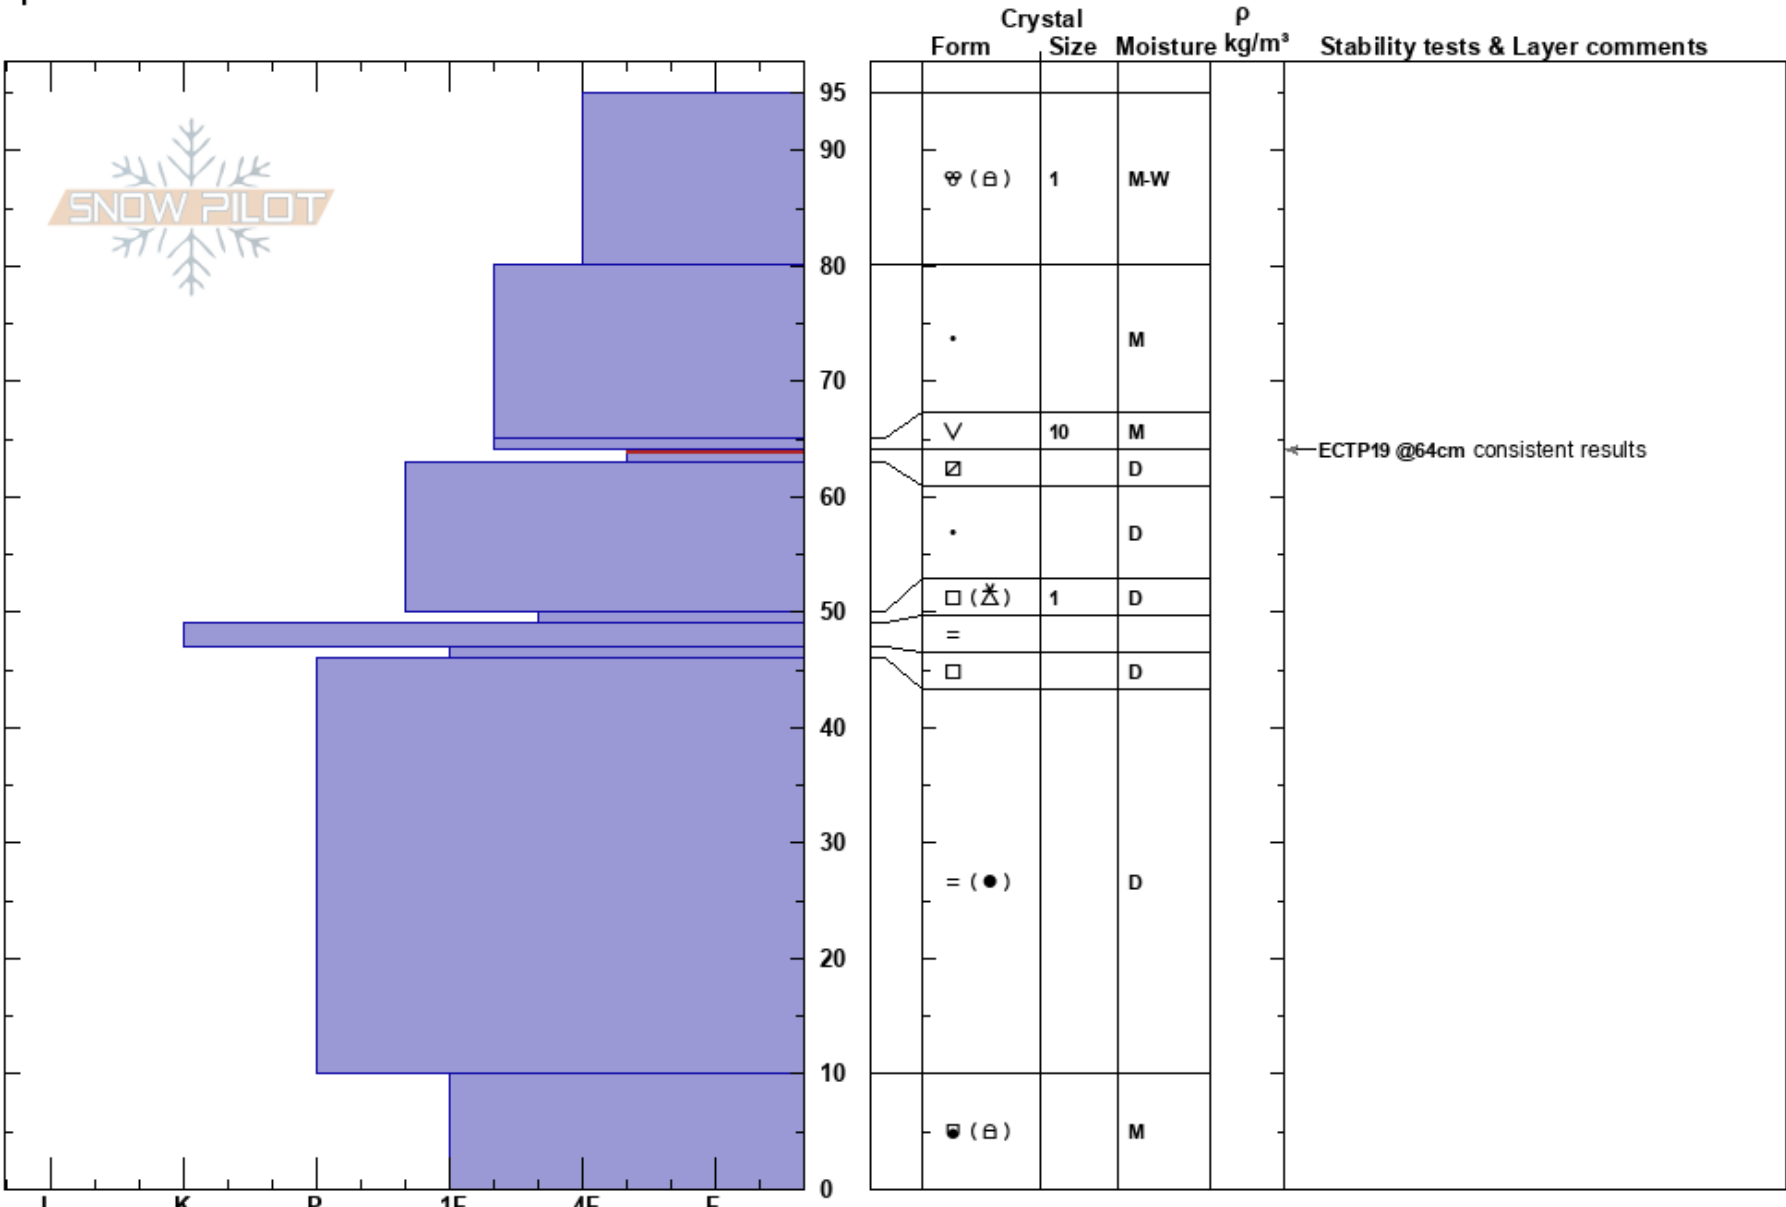

Tab Hollow  
 Bear River Range  
 UT  
 Elevation: 5900 ft  
 Aspect: SE  
 Specifics:

toby weed  
 02/03/2017 - 3:00pm  
 Co-ord:  
 Slope Angle: 20°  
 Wind Loading:

Stability:  
 Air Temperature: 36°F  
 Sky Cover: BKN  
 Precipitation: NO  
 Wind: S Light Breeze

HS:95  
 PF:30  
 64-63cm:Problematic layer

Notes: Warm air temperatures and moist surface snow on all aspects, continued warmth and rain possible (likely) this weekend.