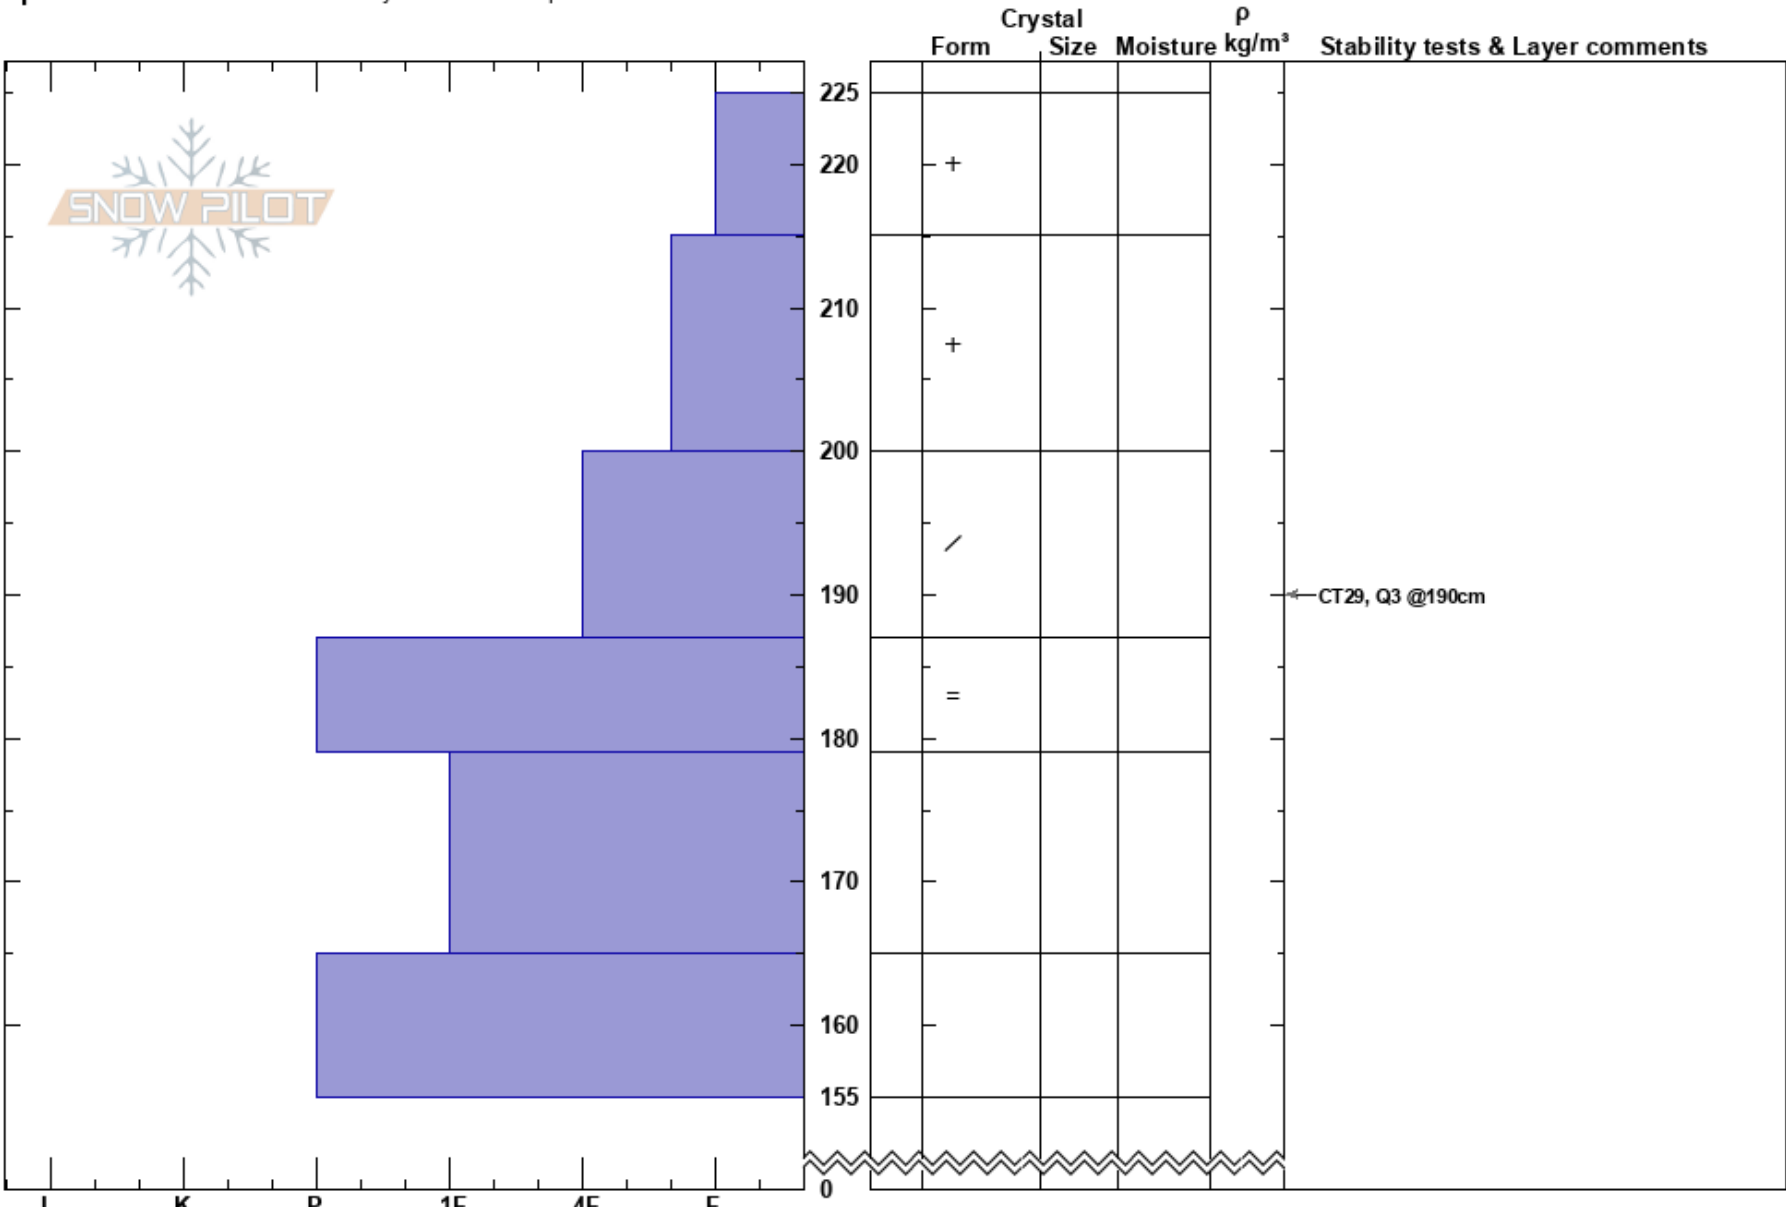

Top of Sometimes
 Bridger Range
 MT
Elevation: 8450 ft
Aspect: 65°
Specifics: Recent avalanche activity on different slopes

Alex Marienthal
 04/12/2019 - 5:00pm
Co-ord: 45.81709N, -110.92857W
Slope Angle: 25°
Wind Loading: no

Stability: Fair Stable **HS:**225 **Layer Notes:**
Air Temperature:
Sky Cover: BKN
Precipitation: NO
Wind: Calm

Notes:

I K P 1F 4F F