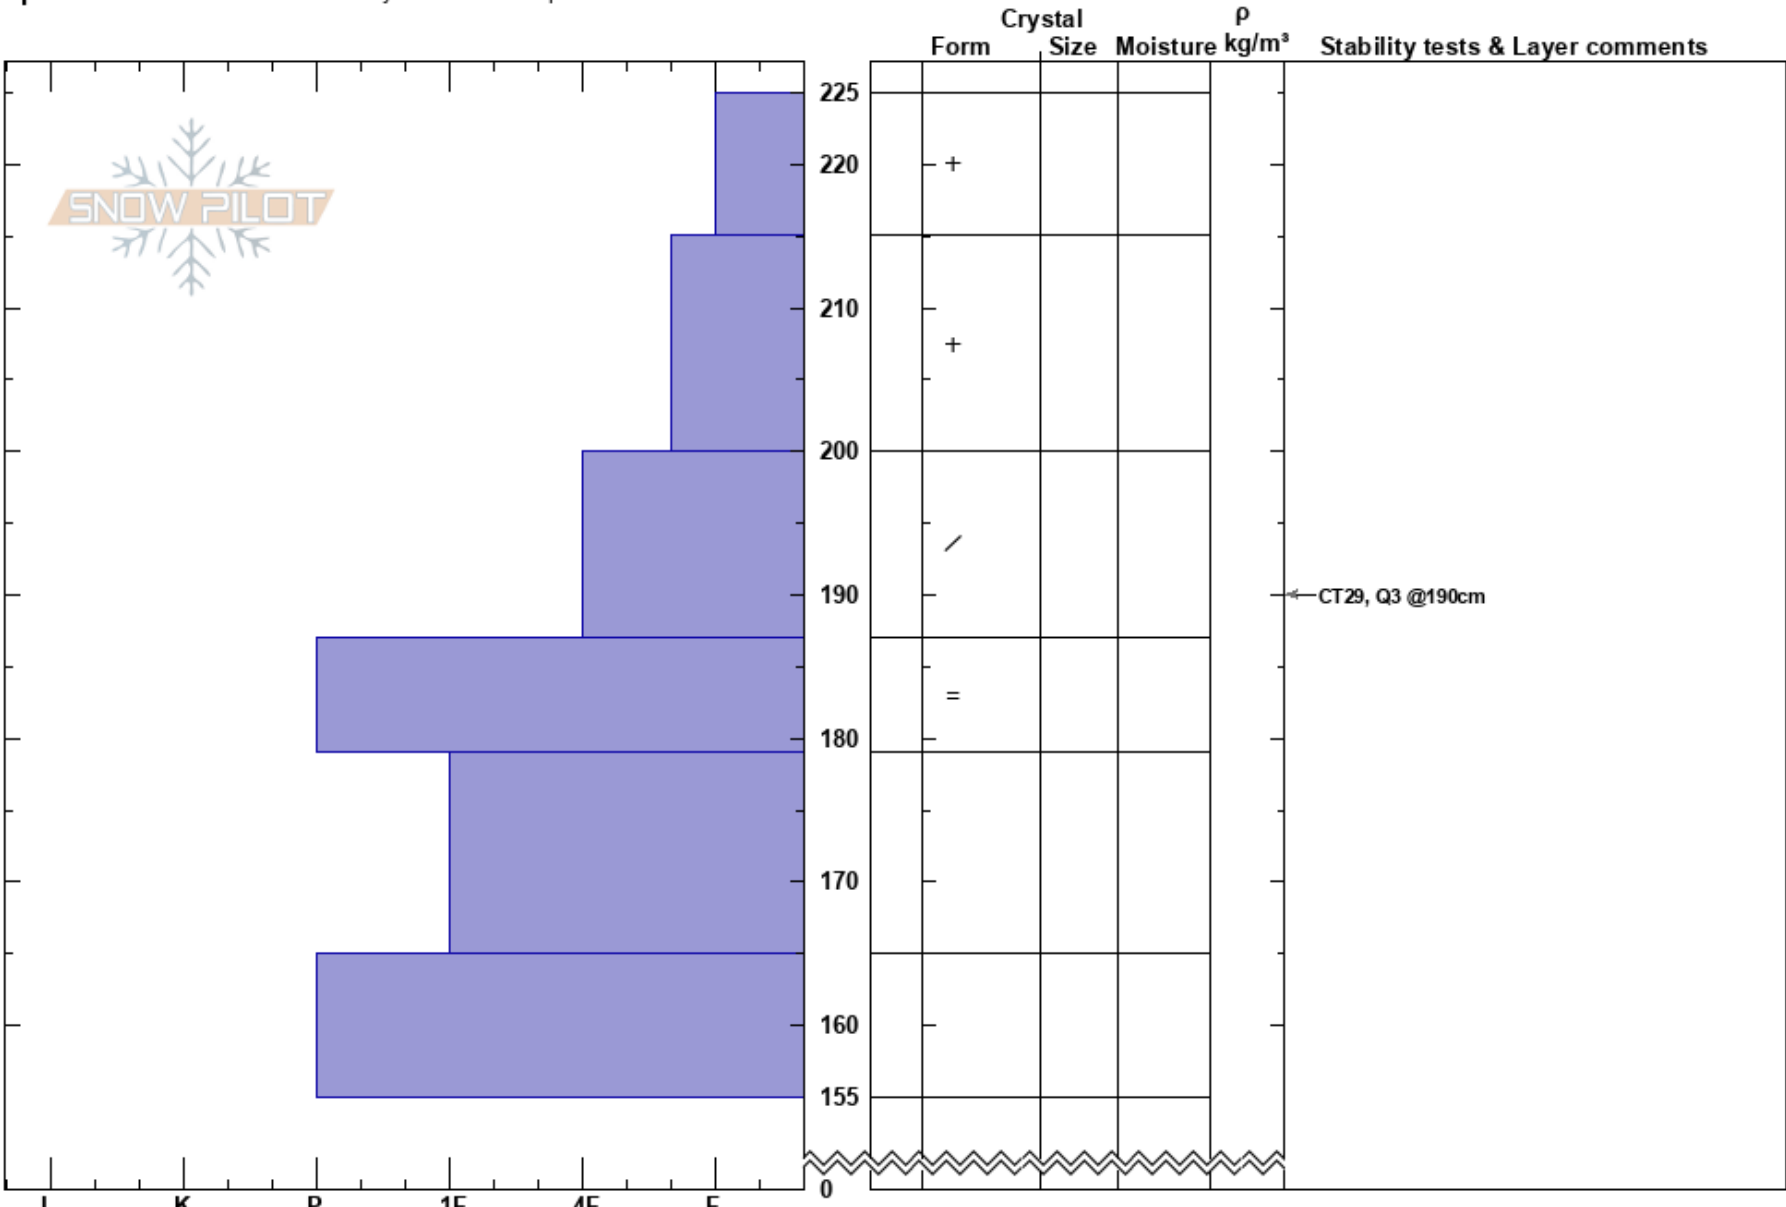

Top of Sometimes
 Bridger Range
 MT
 Elevation: 8450 ft
 Aspect: 65°
 Specifics: Recent avalanche activity on different slopes

Alex Marienthal
 04/12/2019 - 5:00pm
 Co-ord: 45.81709N, -110.92857W
 Slope Angle: 25°
 Wind Loading: no

Stability: Fair Stable HS:225 Layer Notes:
 Air Temperature:
 Sky Cover: BKN
 Precipitation: NO
 Wind: Calm

Notes:

I K P 1F 4F F