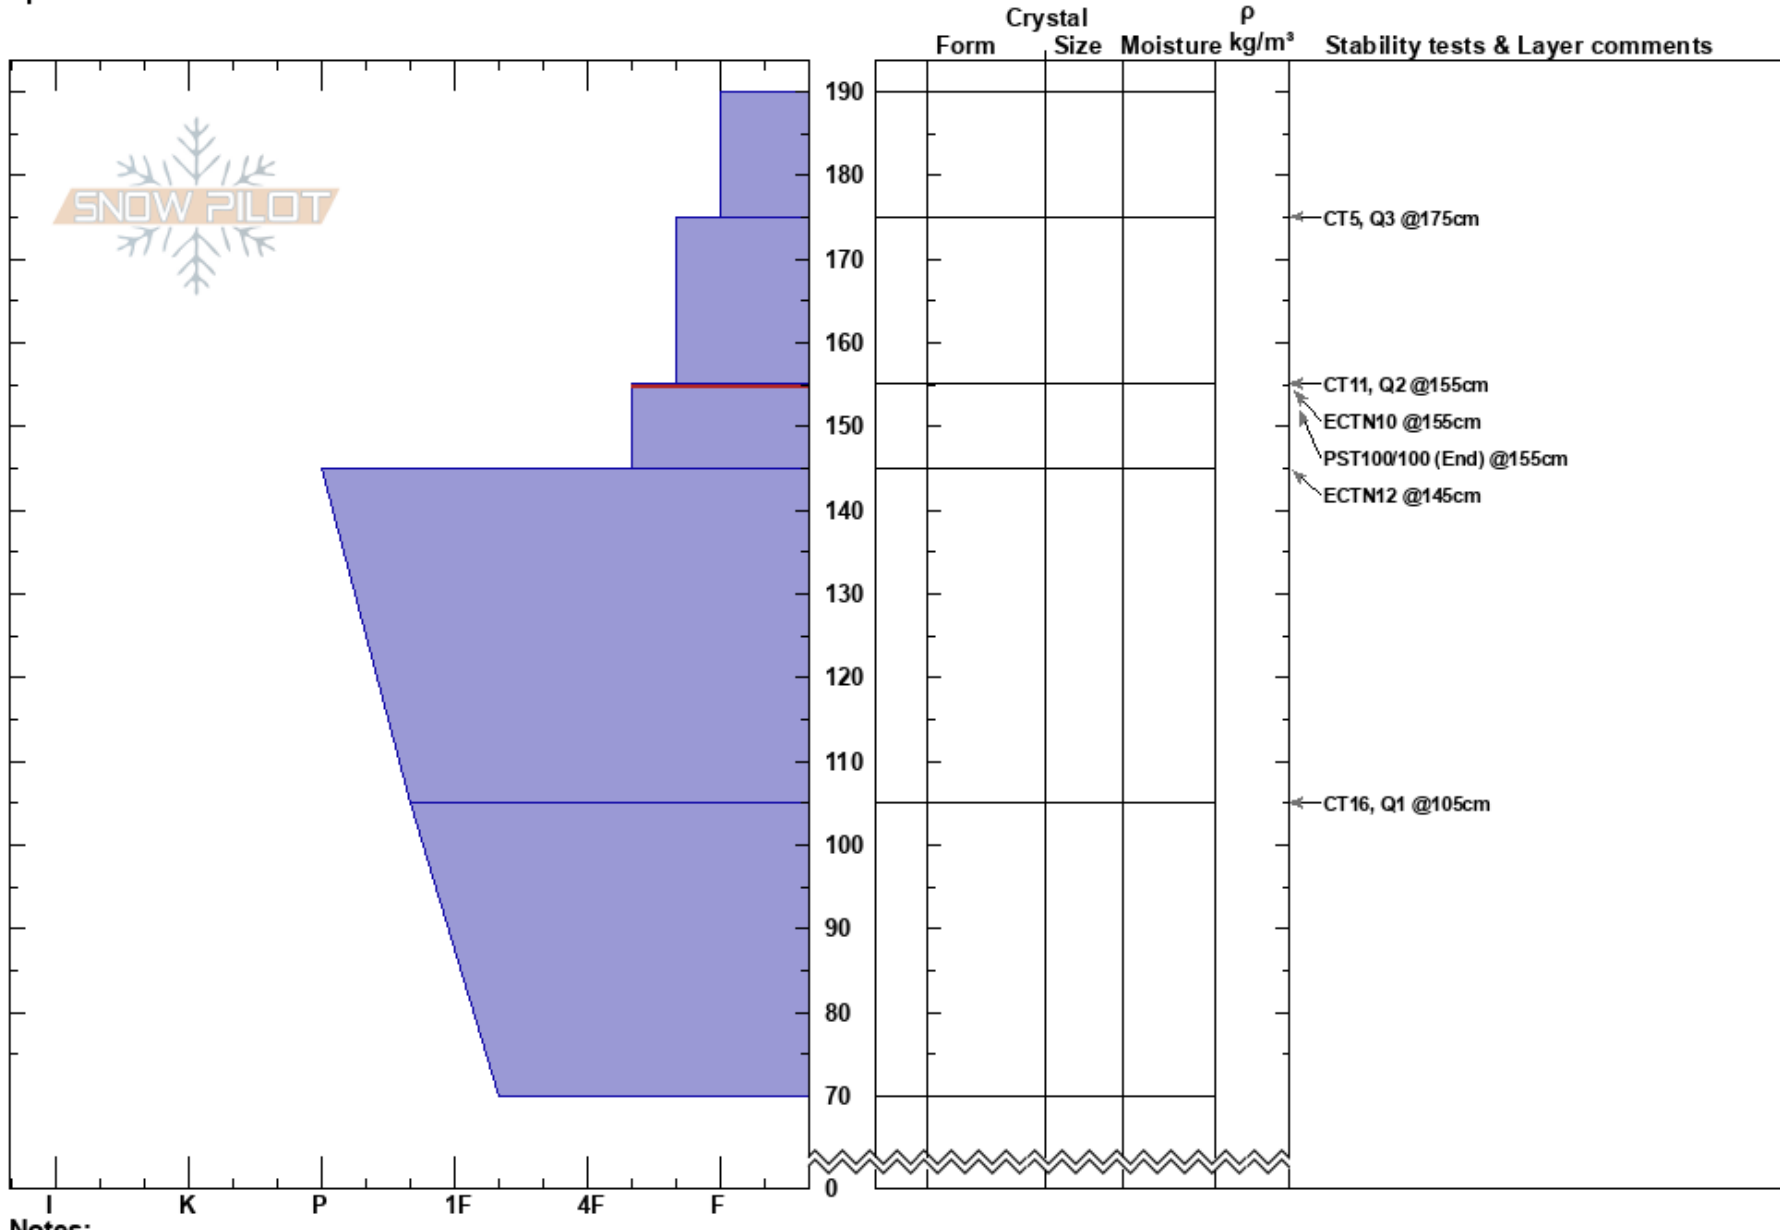

Wades World
 Beartooths
 MT
Elevation: 9550 ft
Aspect: 80°
Specifics:
 Doug Chabot-Admin
 02/03/2017 - 9:20am
Co-ord: 45.06720N, -109.95164W
Slope Angle: 25°
Wind Loading: no

Stability: Good
Air Temperature: -7°C
Sky Cover: OVC
Precipitation: NO
Wind: W Moderate
HS: 190
Layer Notes:
 155-145cm: Problematic layer