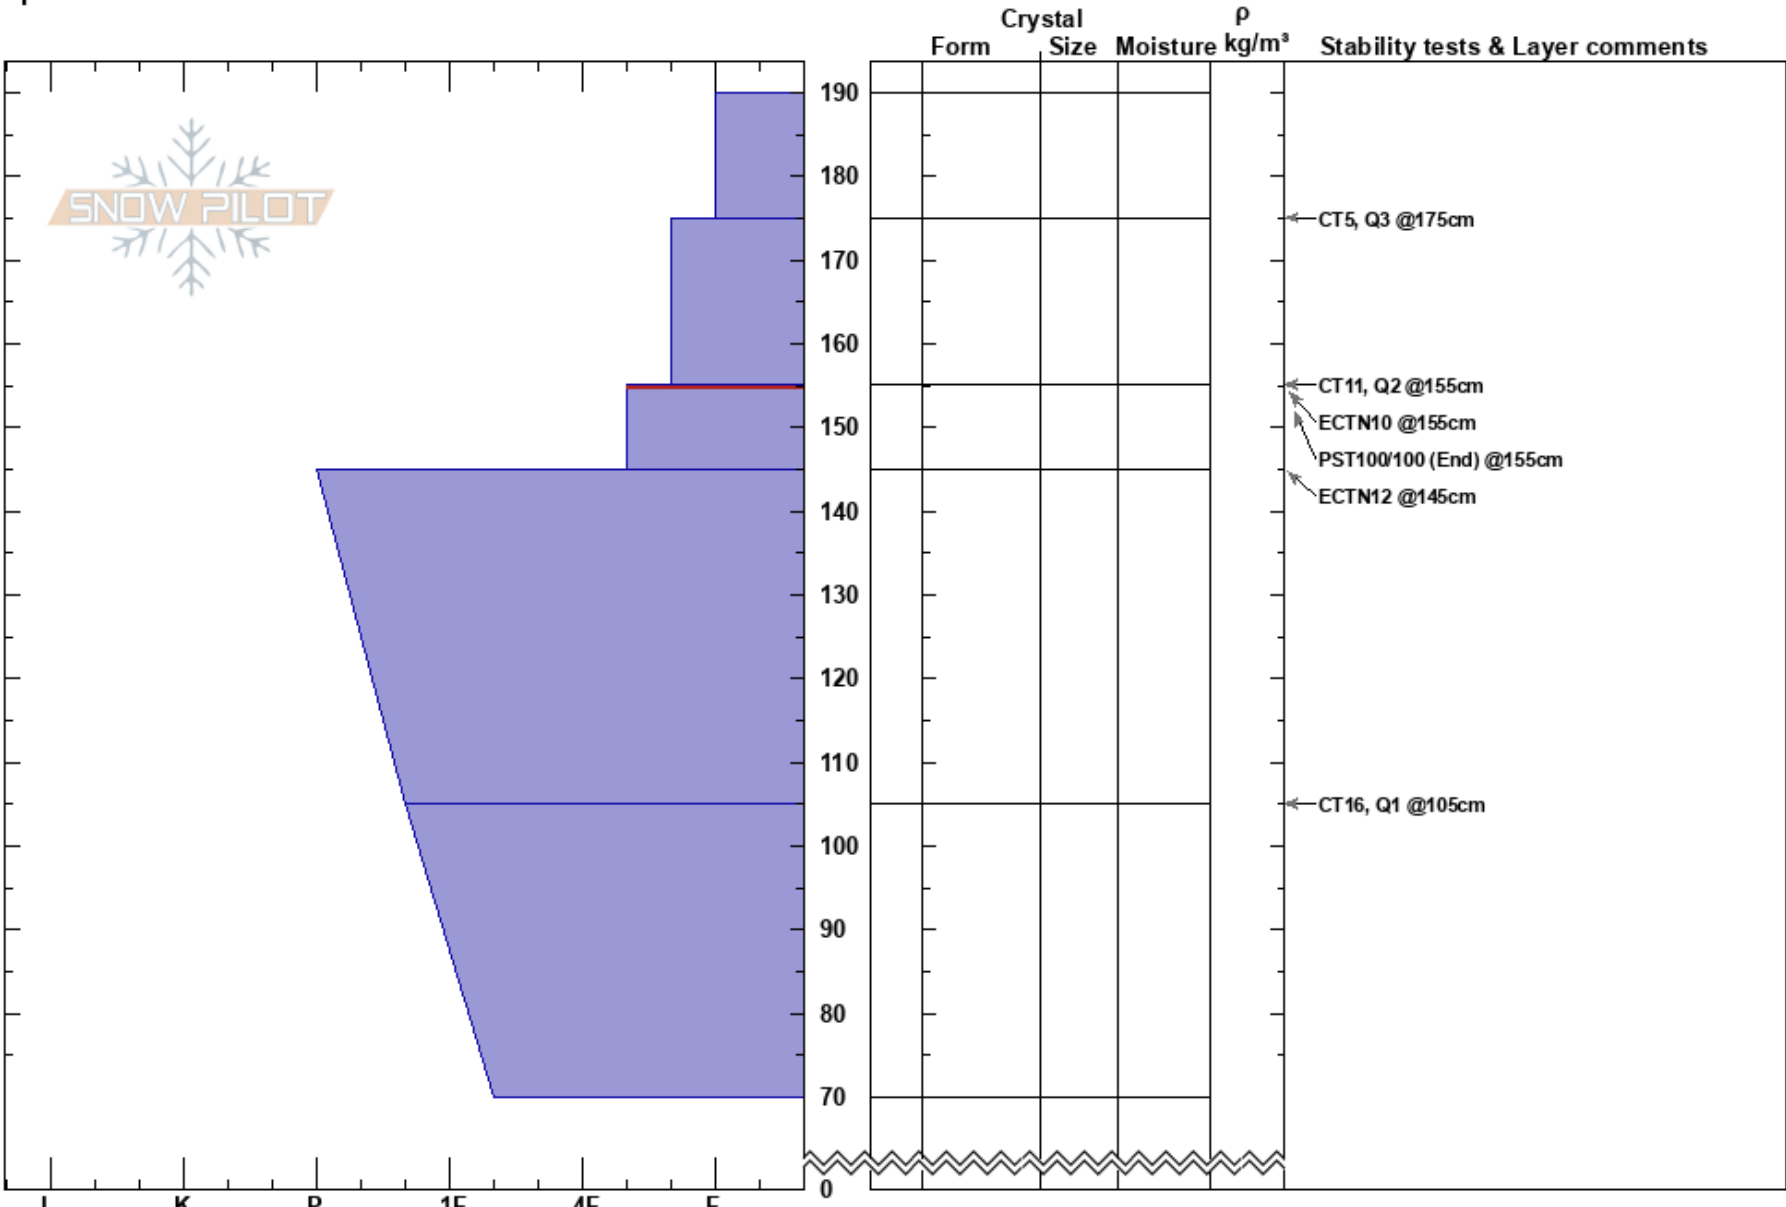

Wades World
 Beartooths
 MT
Elevation: 9550 ft
Aspect: 80°
Specifics:

Doug Chabot-Admin
 02/03/2017 - 9:20am
Co-ord: 45.06720N, -109.95164W
Slope Angle: 25°
Wind Loading: no

Stability: Good **HS:** 190
Air Temperature: -7°C
Sky Cover: OVC
Precipitation: NO
Wind: W Moderate

Layer Notes:
 155-145cm: Problematic layer

Notes: