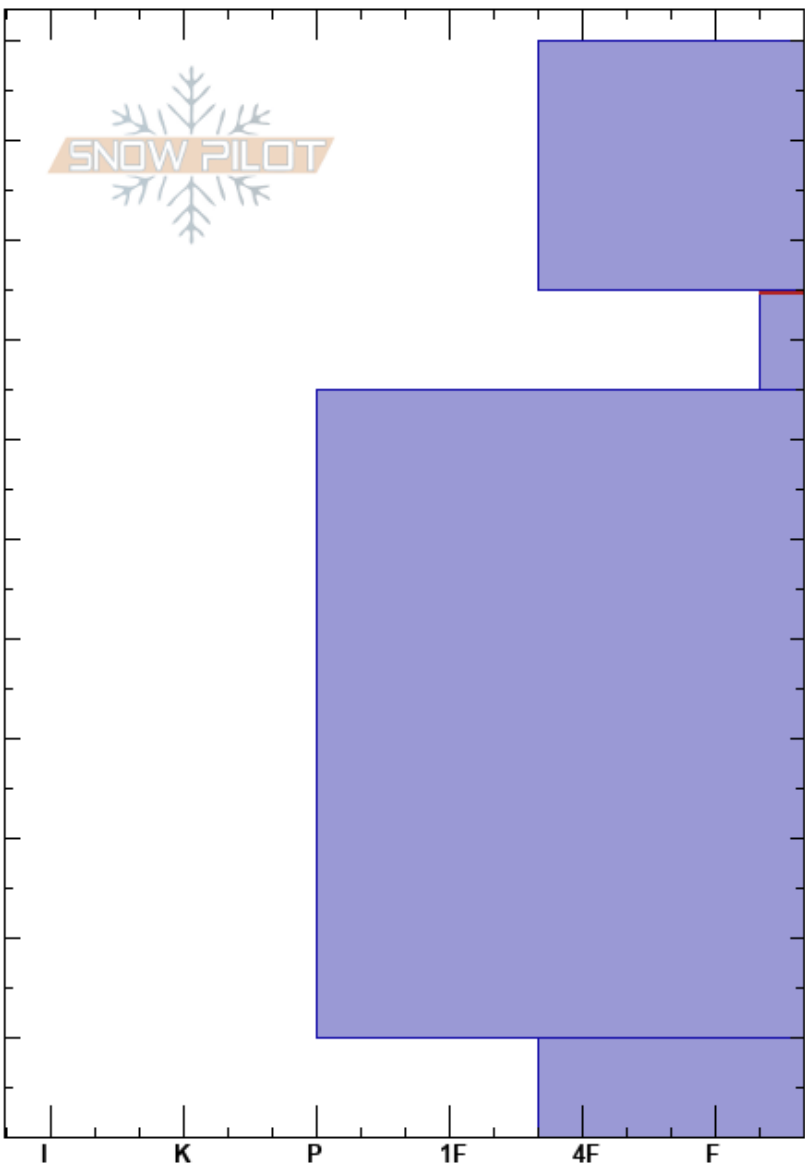

Little Ellis
 Gallatin Range-N
 MT
 Elevation: 7300 ft
 Aspect: E
 Specifics:

Jimmy Godin
 04/15/2019 - 1:00pm
 Co-ord: 45.59754N, -110.95621W
 Slope Angle: 24°
 Wind Loading:

Stability:
 Air Temperature: 45°F
 Sky Cover: SCT
 Precipitation: S-1
 Wind: Calm

HS:110
 85-75cm: Problematic layer

Crystal Form	Crystal Size	Moisture	ρ kg/m ³	Stability tests & Layer comments
+				
o				
•				
				← ECTP28 @25cm
•				

Notes: