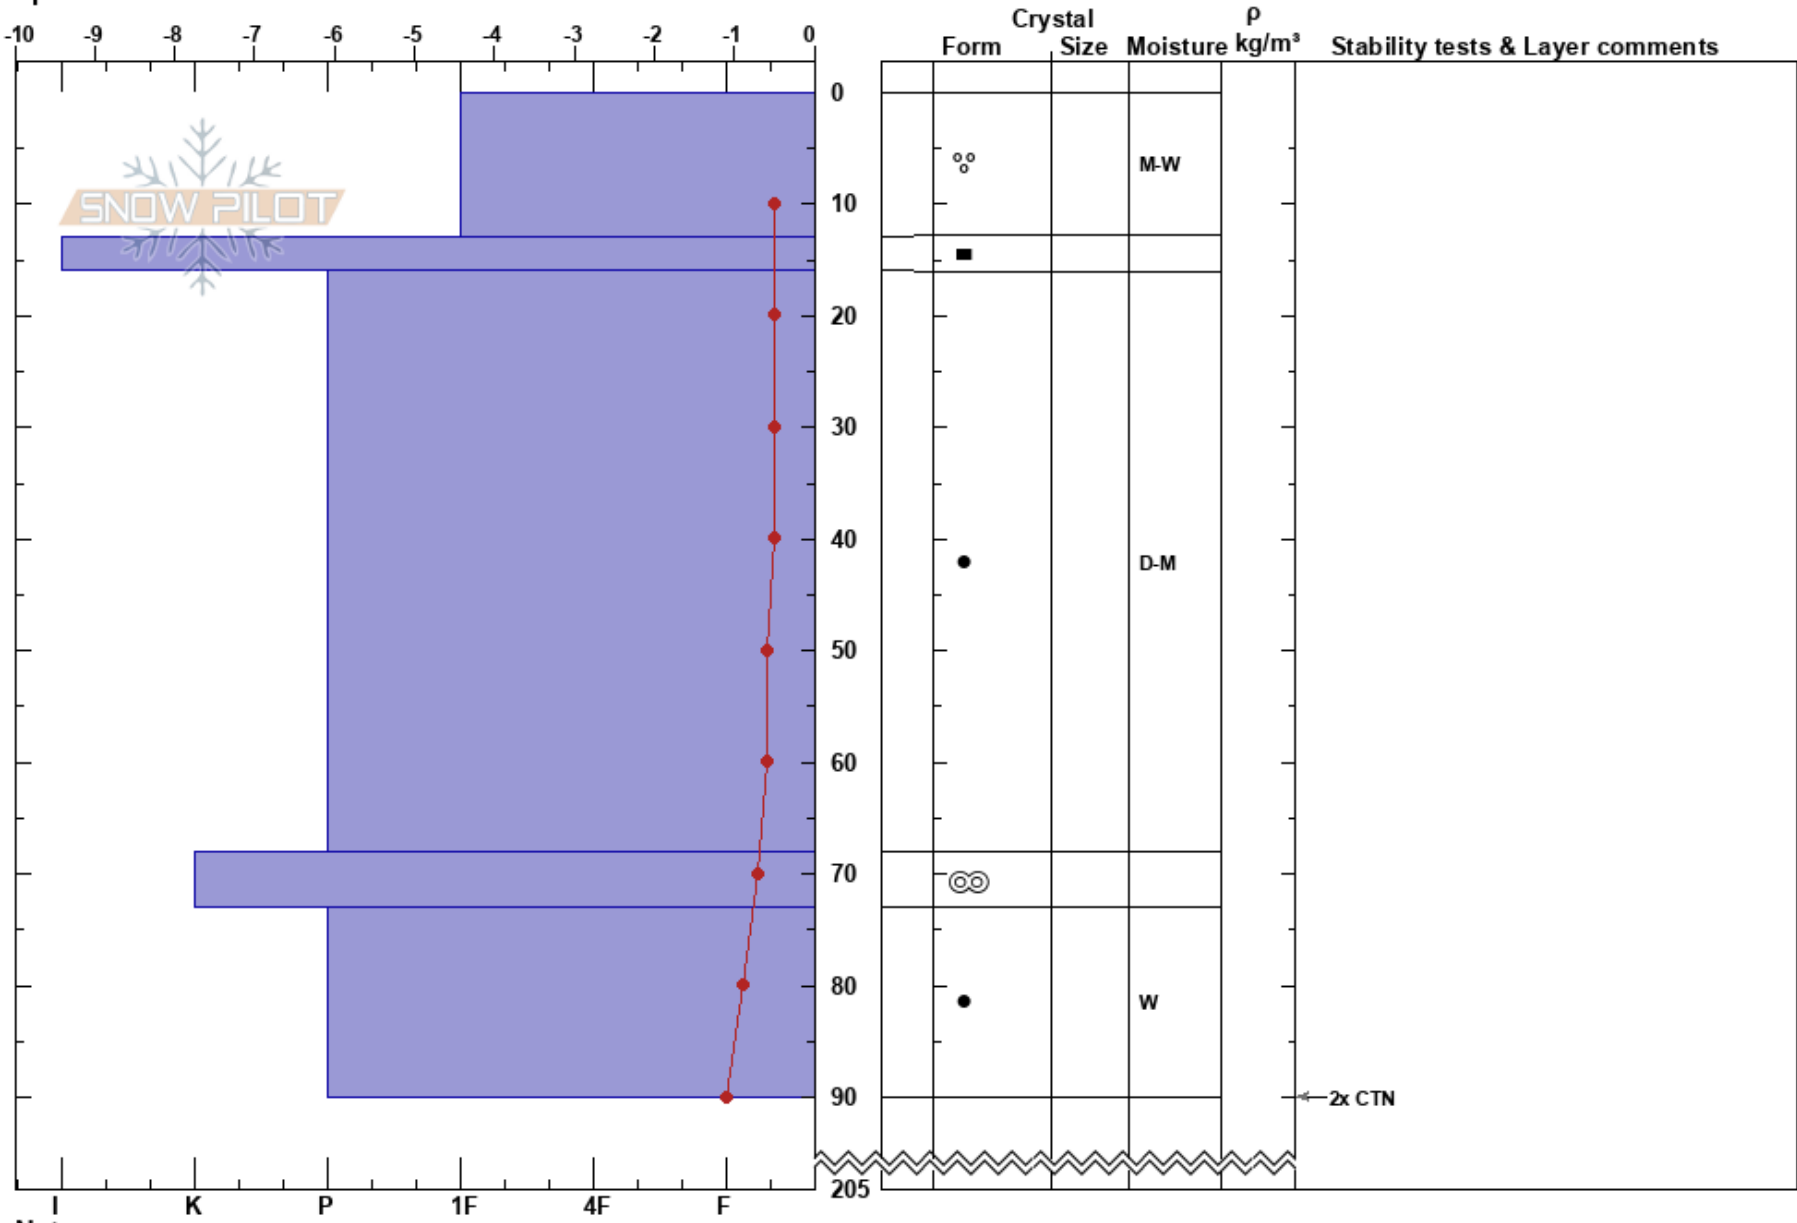

Satsfjället TL
 Satsfjället
 Sweden
 Elevation: 876 m
 Aspect: SE
 Specifics:

Stefan Lundin
 17/04/2019 - 13:43
 Co-ord: 64.93985N, 15.25228E
 Slope Angle: 23°
 Wind Loading: no

Stability:
 Air Temperature: 6.4°C
 Sky Cover: CLR
 Precipitation: NO
 Wind: SW Light Breeze

HS:205
 PF:10
 Layer Notes:

Notes: