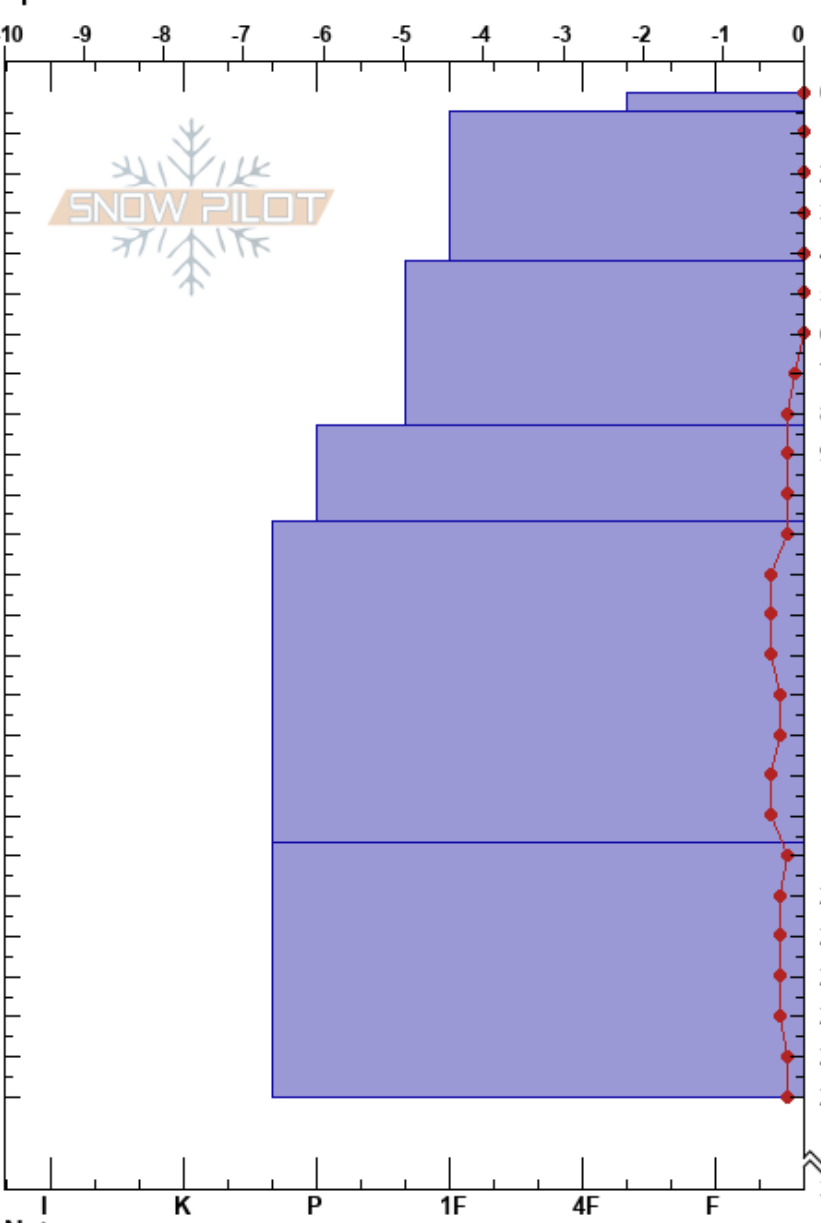

Undir Siglufj Skarði
 Tröllaskagi
 Iceland
 Elevation: 600 m
 Aspect: 90°
 Specifics:

Gestur Hansson
 17/04/2019 - 08:30
 Co-ord: 66.12439N, -19.00278W
 Slope Angle: 26°
 Wind Loading:

Stability:
 Air Temperature: 5.5°C HS:300
 Sky Cover: OVC PF:30
 Precipitation: NO
 Wind:

Layer Notes:

Form	Crystal		Moisture	ρ kg/m ³	Stability tests & Layer comments
	Size				
°°			W	360	
○				400	
●				440	
●				440	
				390	
				440	
♡				410	
				420	
				450	
♡				470	
				440	← CTN

Notes: