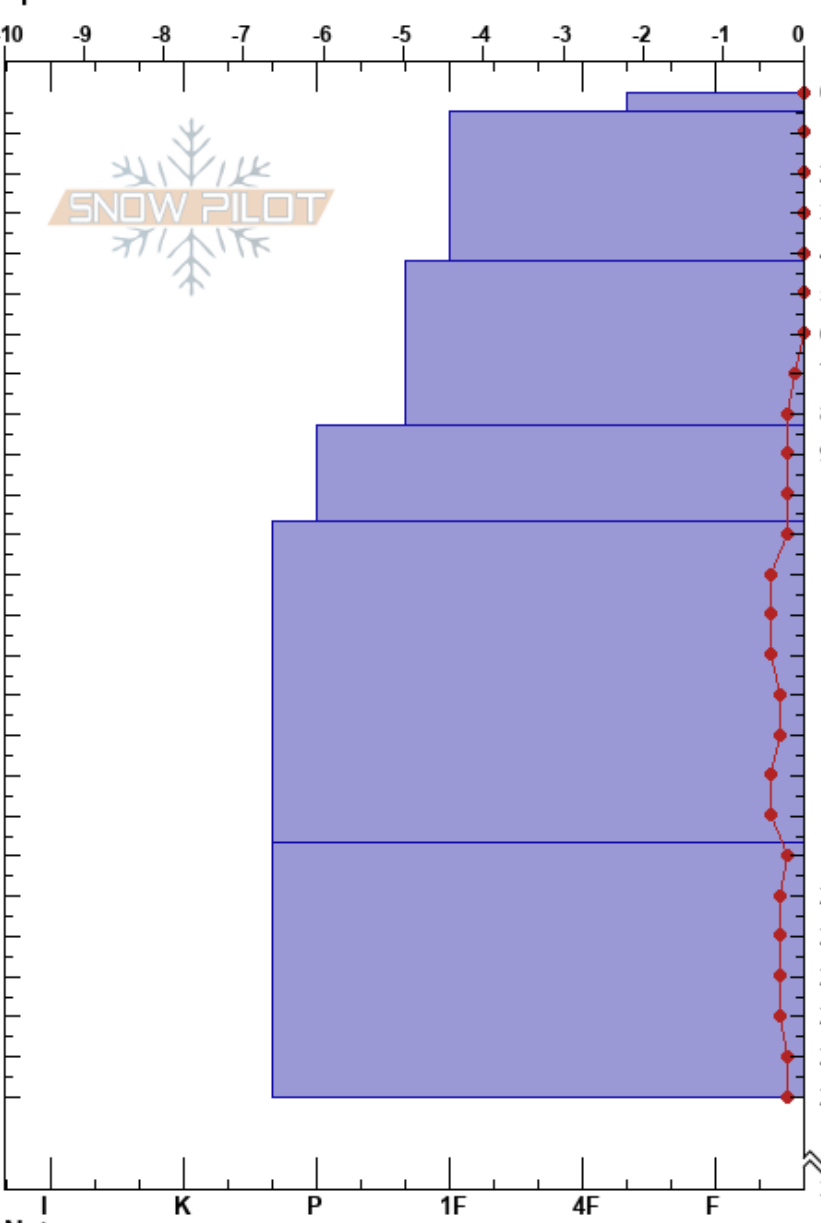

Undir Siglufj Skarði
 Tröllaskagi
 Iceland
 Elevation: 600 m
 Aspect: 90°
 Specifics:

Gestur Hansson
 17/04/2019 - 08:30
 Co-ord: 66.12439N, -19.00278W
 Slope Angle: 26°
 Wind Loading:

Stability:
 Air Temperature: 5.5°C HS:300 PF:30
 Sky Cover: OVC
 Precipitation: NO
 Wind:

Layer Notes:

Form	Crystal		Moisture	ρ kg/m ³	Stability tests & Layer comments
	Size				
°°			W	360	
○				400	
●				440	
●				440	
				390	
				440	
♡				410	
				420	
				450	
♡				470	
				440	← CTN

Notes: