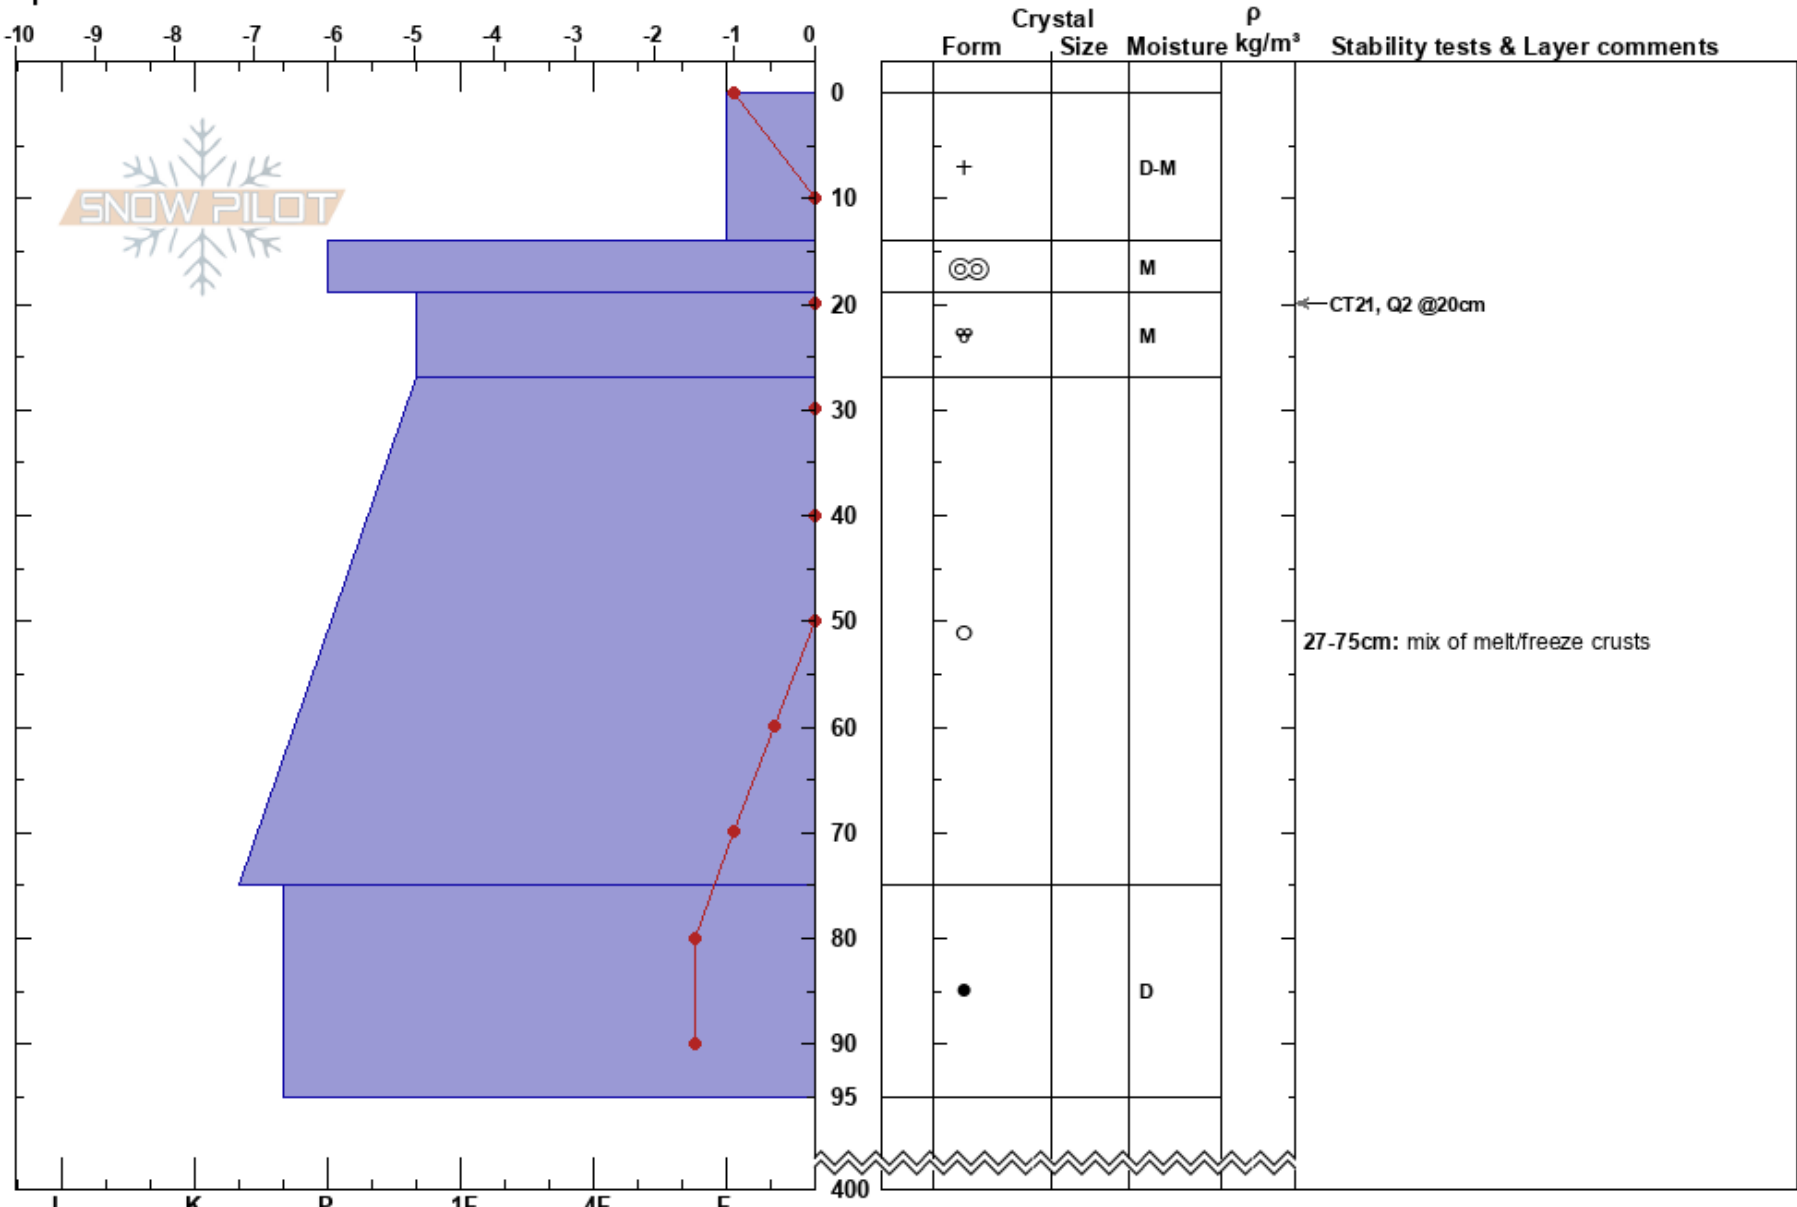

Sherwins NE
 Eastern Sierra Nevada
 CA
Elevation: 9675 ft
Aspect: 45°
Specifics:

josh feinberg
 04/16/2019 - 10:30am
Co-ord: 37.61197N, -118.99477E
Slope Angle: 33°
Wind Loading:

Stability: **HS:**400 **Layer Notes:**
Air Temperature: -1°C **PS:** 10 27-75cm: mix of melt/freeze crusts
Sky Cover: FEW
Precipitation: NO
Wind: Calm