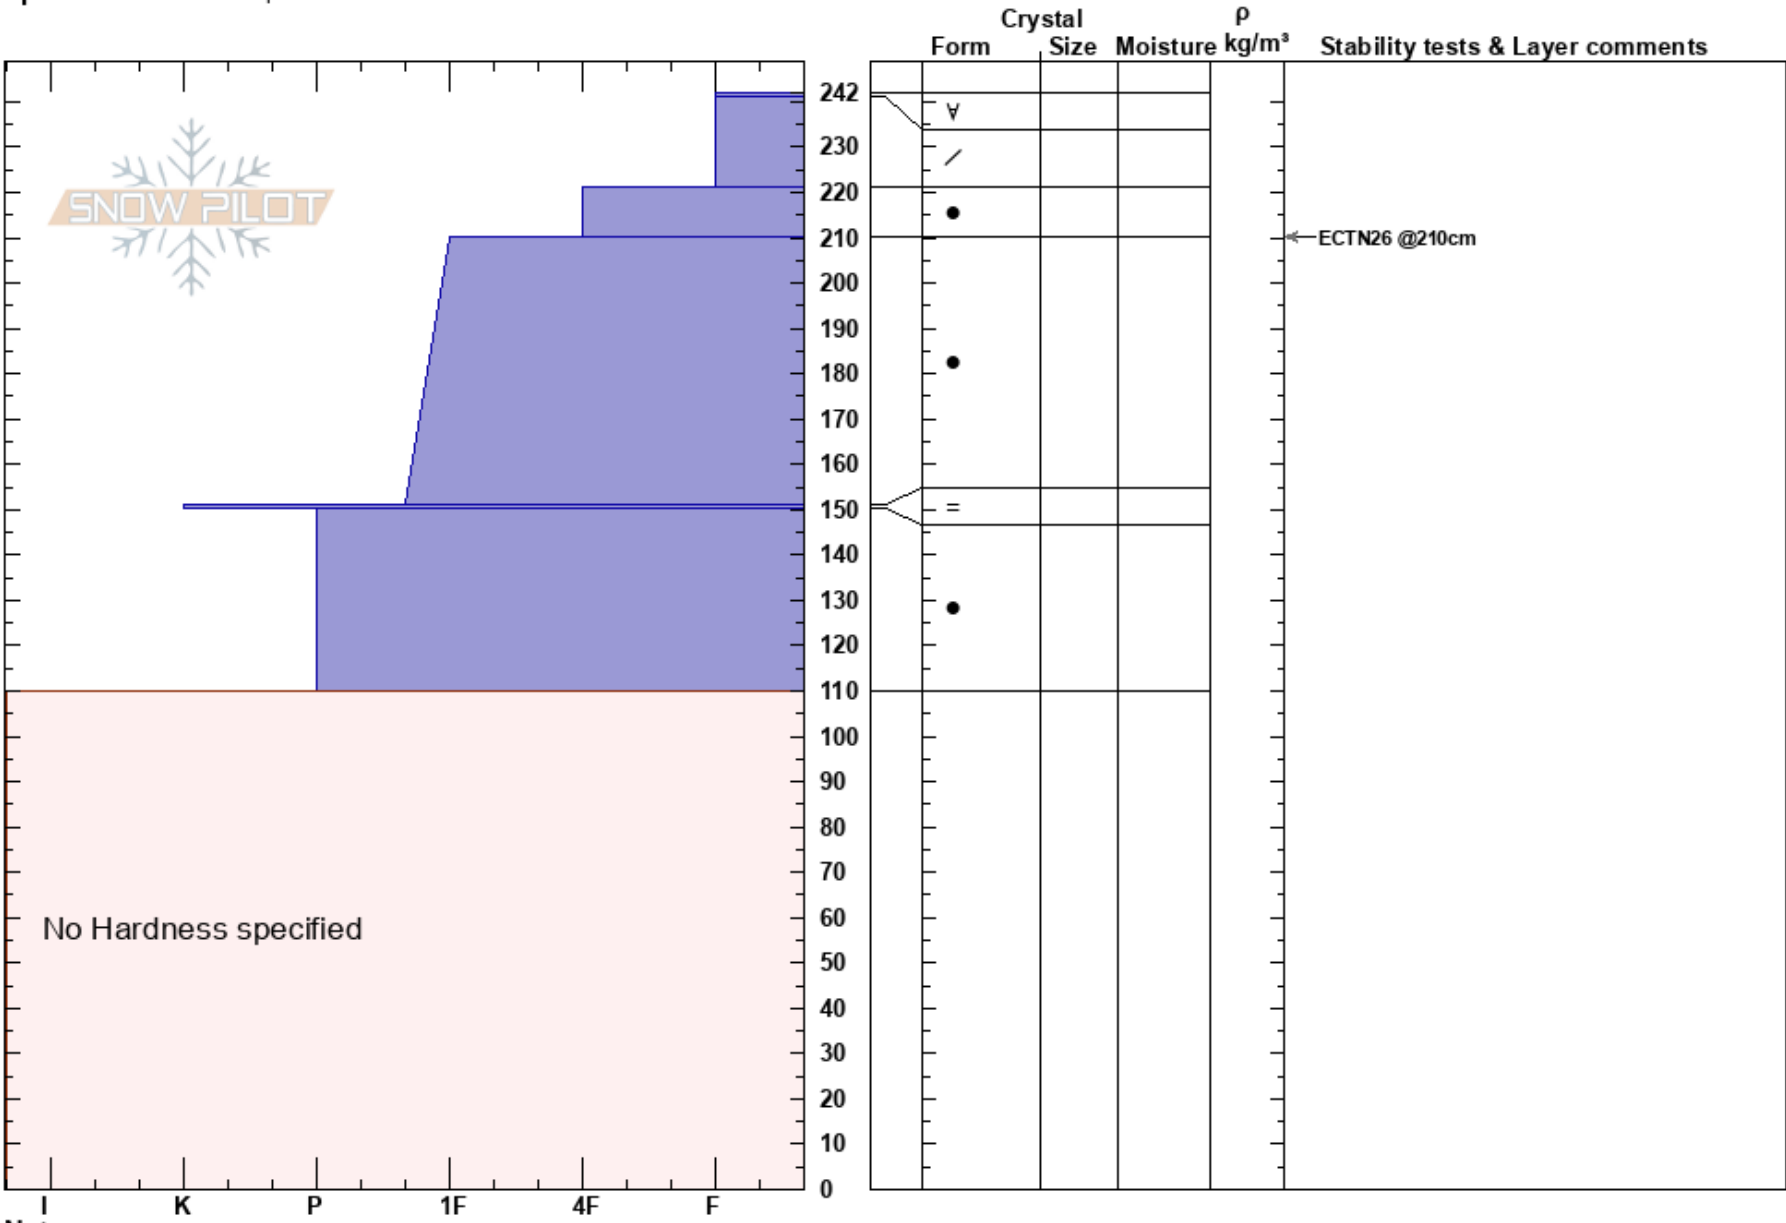

Backside of MWTC
 Bridgeport Winter Rec Ar
 CA
Elevation: 8900 ft
Aspect: 40°
Specifics: We skied slope

Kyle Van Peursesem
 02/02/2017 - 2:30pm
Co-ord: 38.36220N, -119.56408W
Slope Angle: 29°
Wind Loading:

Stability:
Air Temperature: 1.5°C
Sky Cover: BKN
Precipitation: NO
Wind: SW Light Breeze

HS:242

Layer Notes:

Notes: