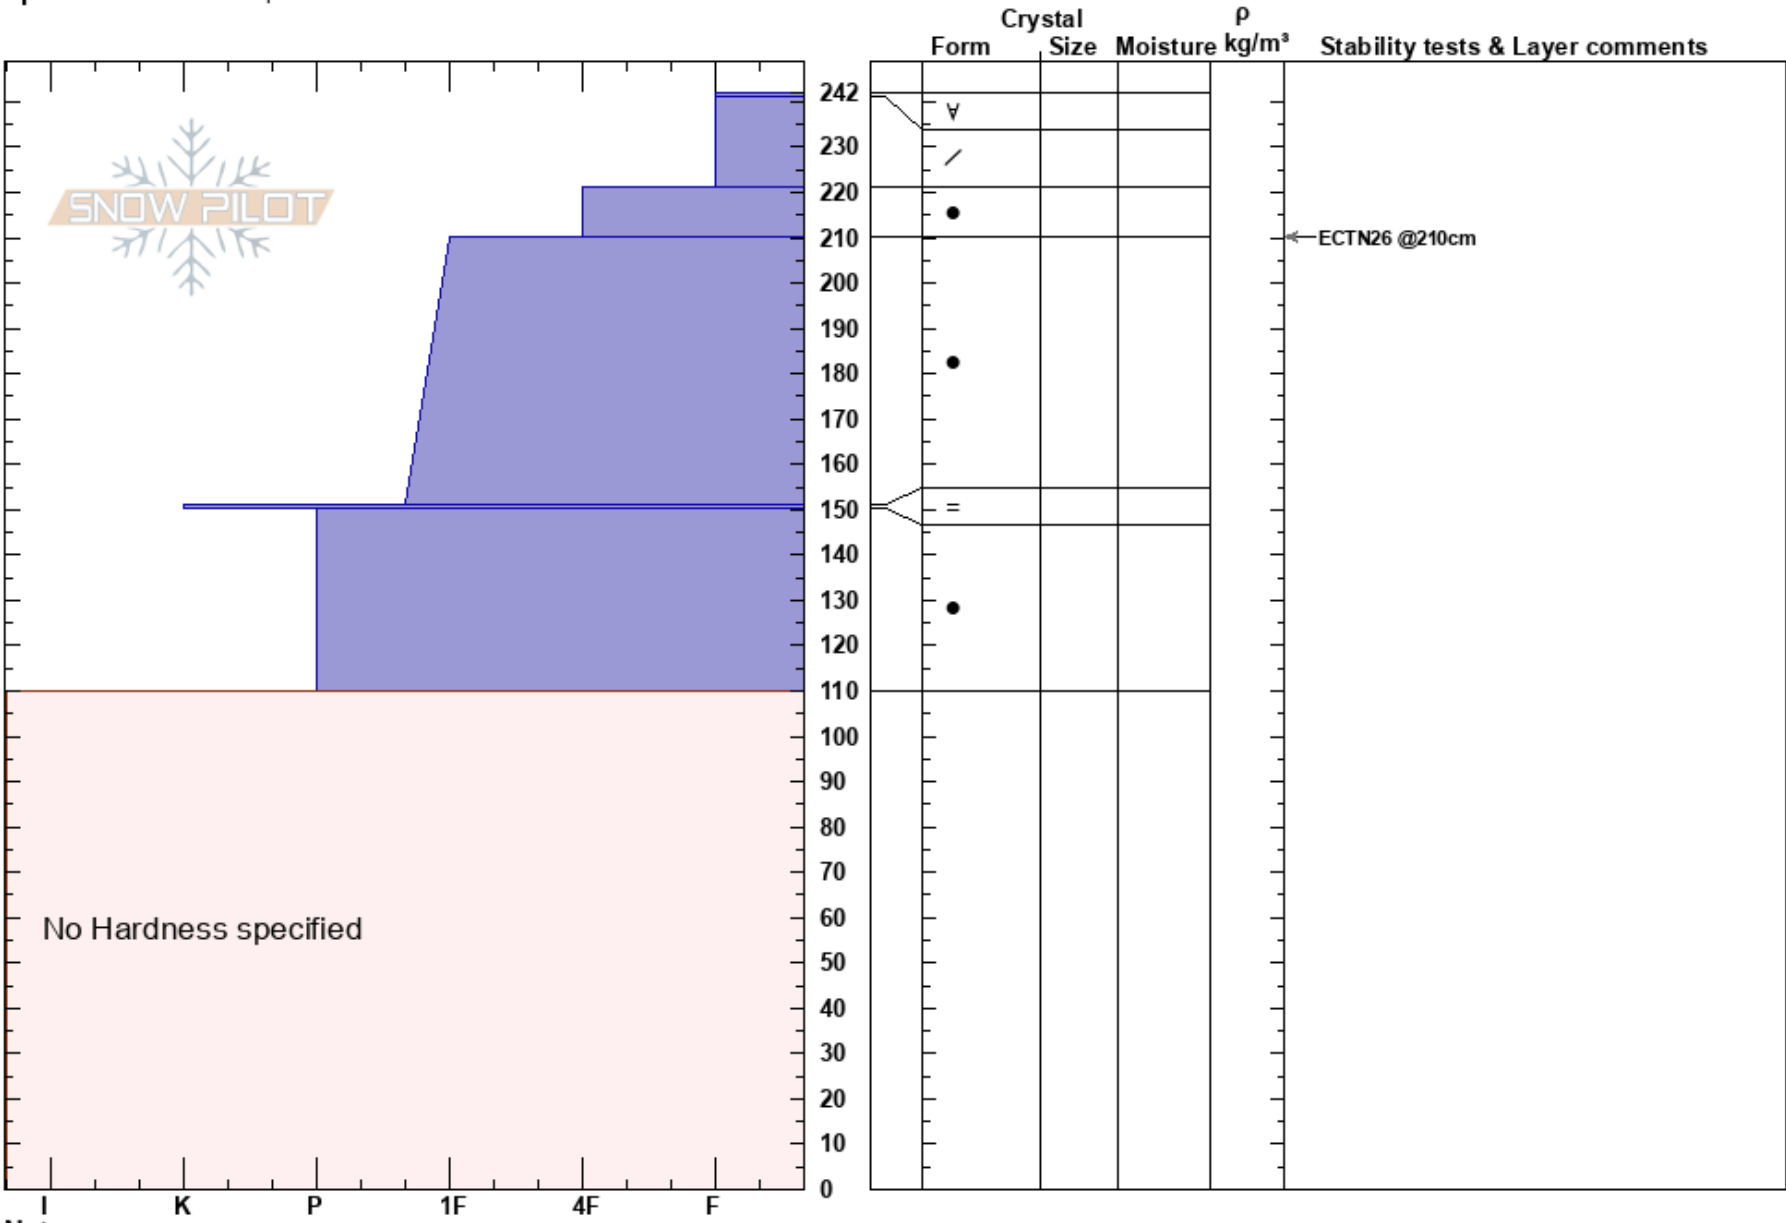

Backside of MWTC  
 Bridgeport Winter Rec Ar  
 CA  
**Elevation:** 8900 ft  
**Aspect:** 40°  
**Specifics:** We skied slope

Kyle Van Peursesem  
 02/02/2017 - 2:30pm  
**Co-ord:** 38.36220N, -119.56408W  
**Slope Angle:** 29°  
**Wind Loading:**

**Stability:**  
**Air Temperature:** 1.5°C  
**Sky Cover:** BKN  
**Precipitation:** NO  
**Wind:** SW Light Breeze

**HS:**242 **Layer Notes:**

Notes: