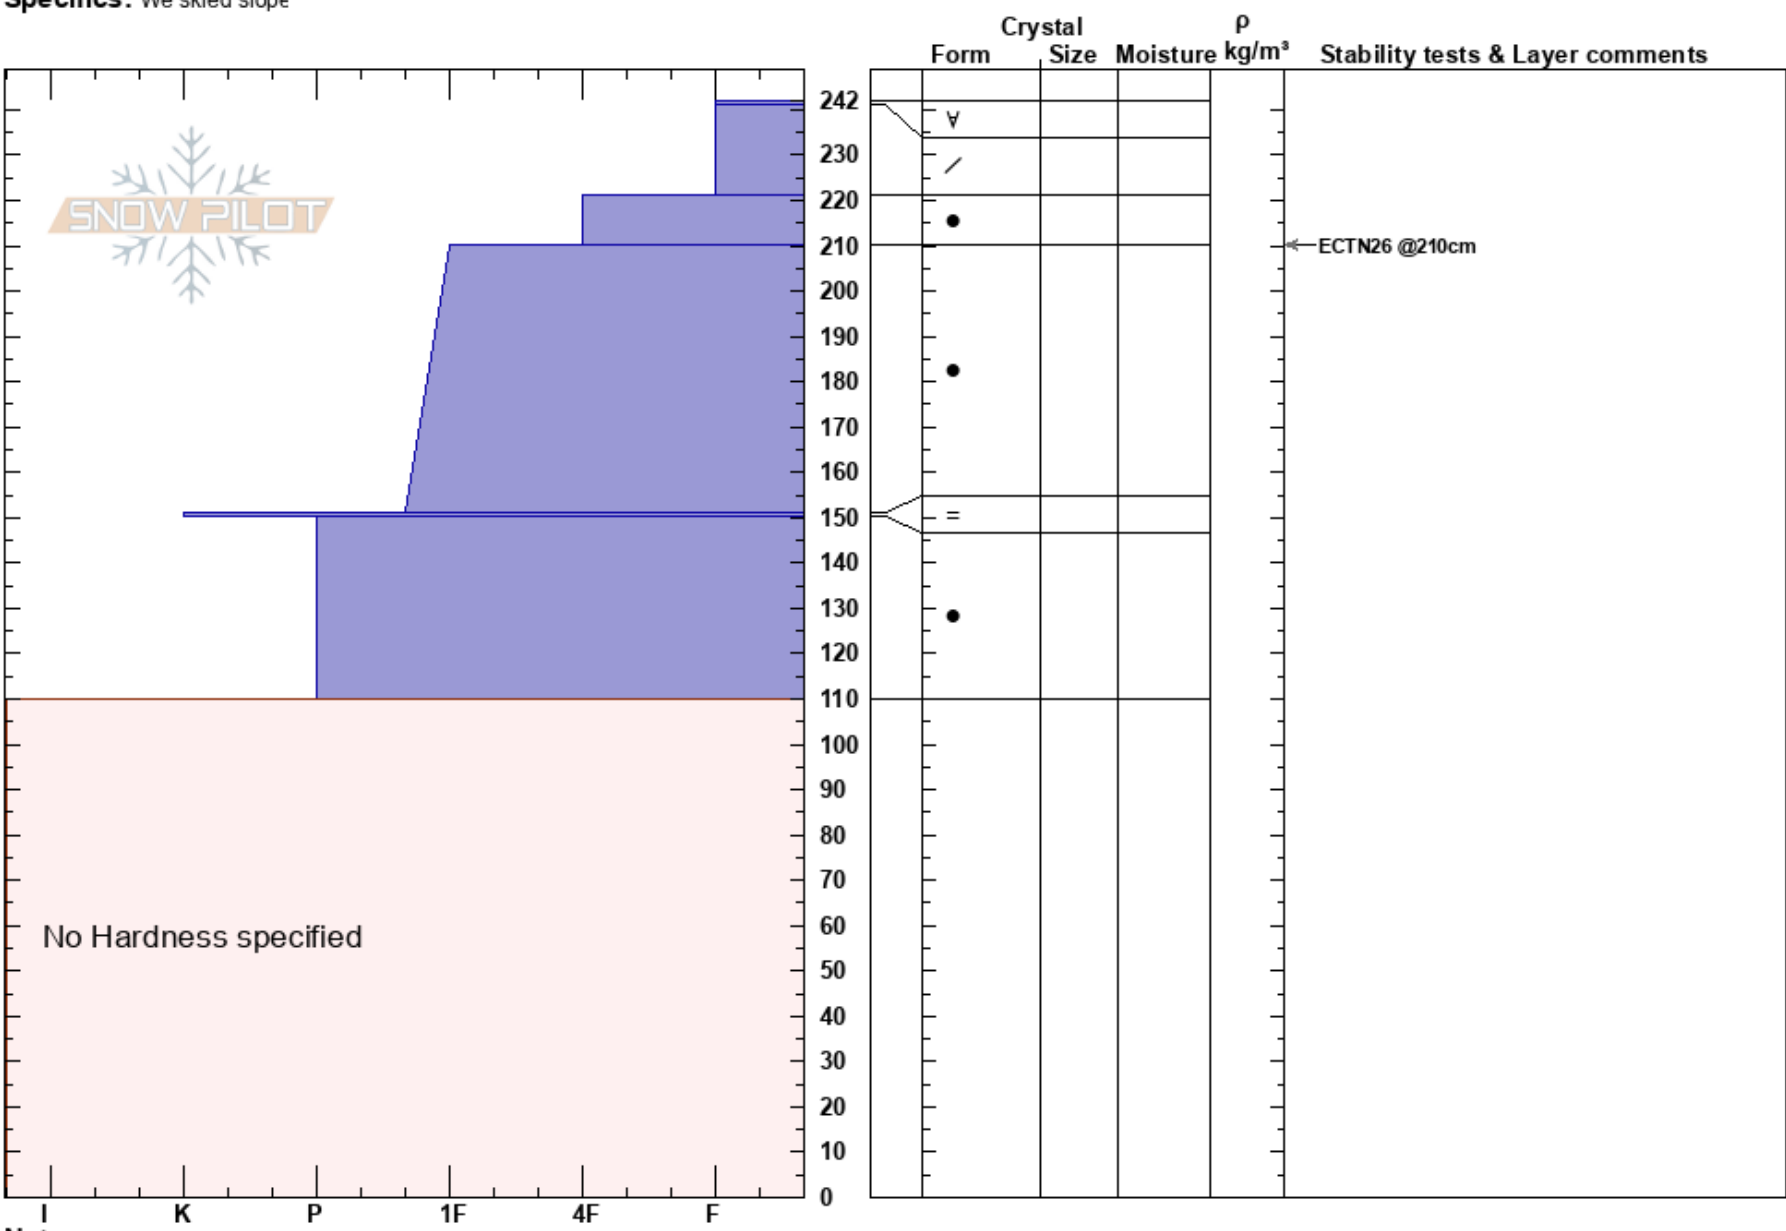

Backside of MWTC  
 Bridgeport Winter Rec Ar  
 CA  
**Elevation:** 8900 ft  
**Aspect:** 40°  
**Specifics:** We skied slope

Kyle Van Peursesem  
 02/02/2017 - 2:30pm  
**Co-ord:** 38.36220N, -119.56408W  
**Slope Angle:** 29°  
**Wind Loading:**

**Stability:**  
**Air Temperature:** 1.5°C  
**Sky Cover:** BKN  
**Precipitation:** NO  
**Wind:** SW Light Breeze

**HS:**242 **Layer Notes:**

Notes: