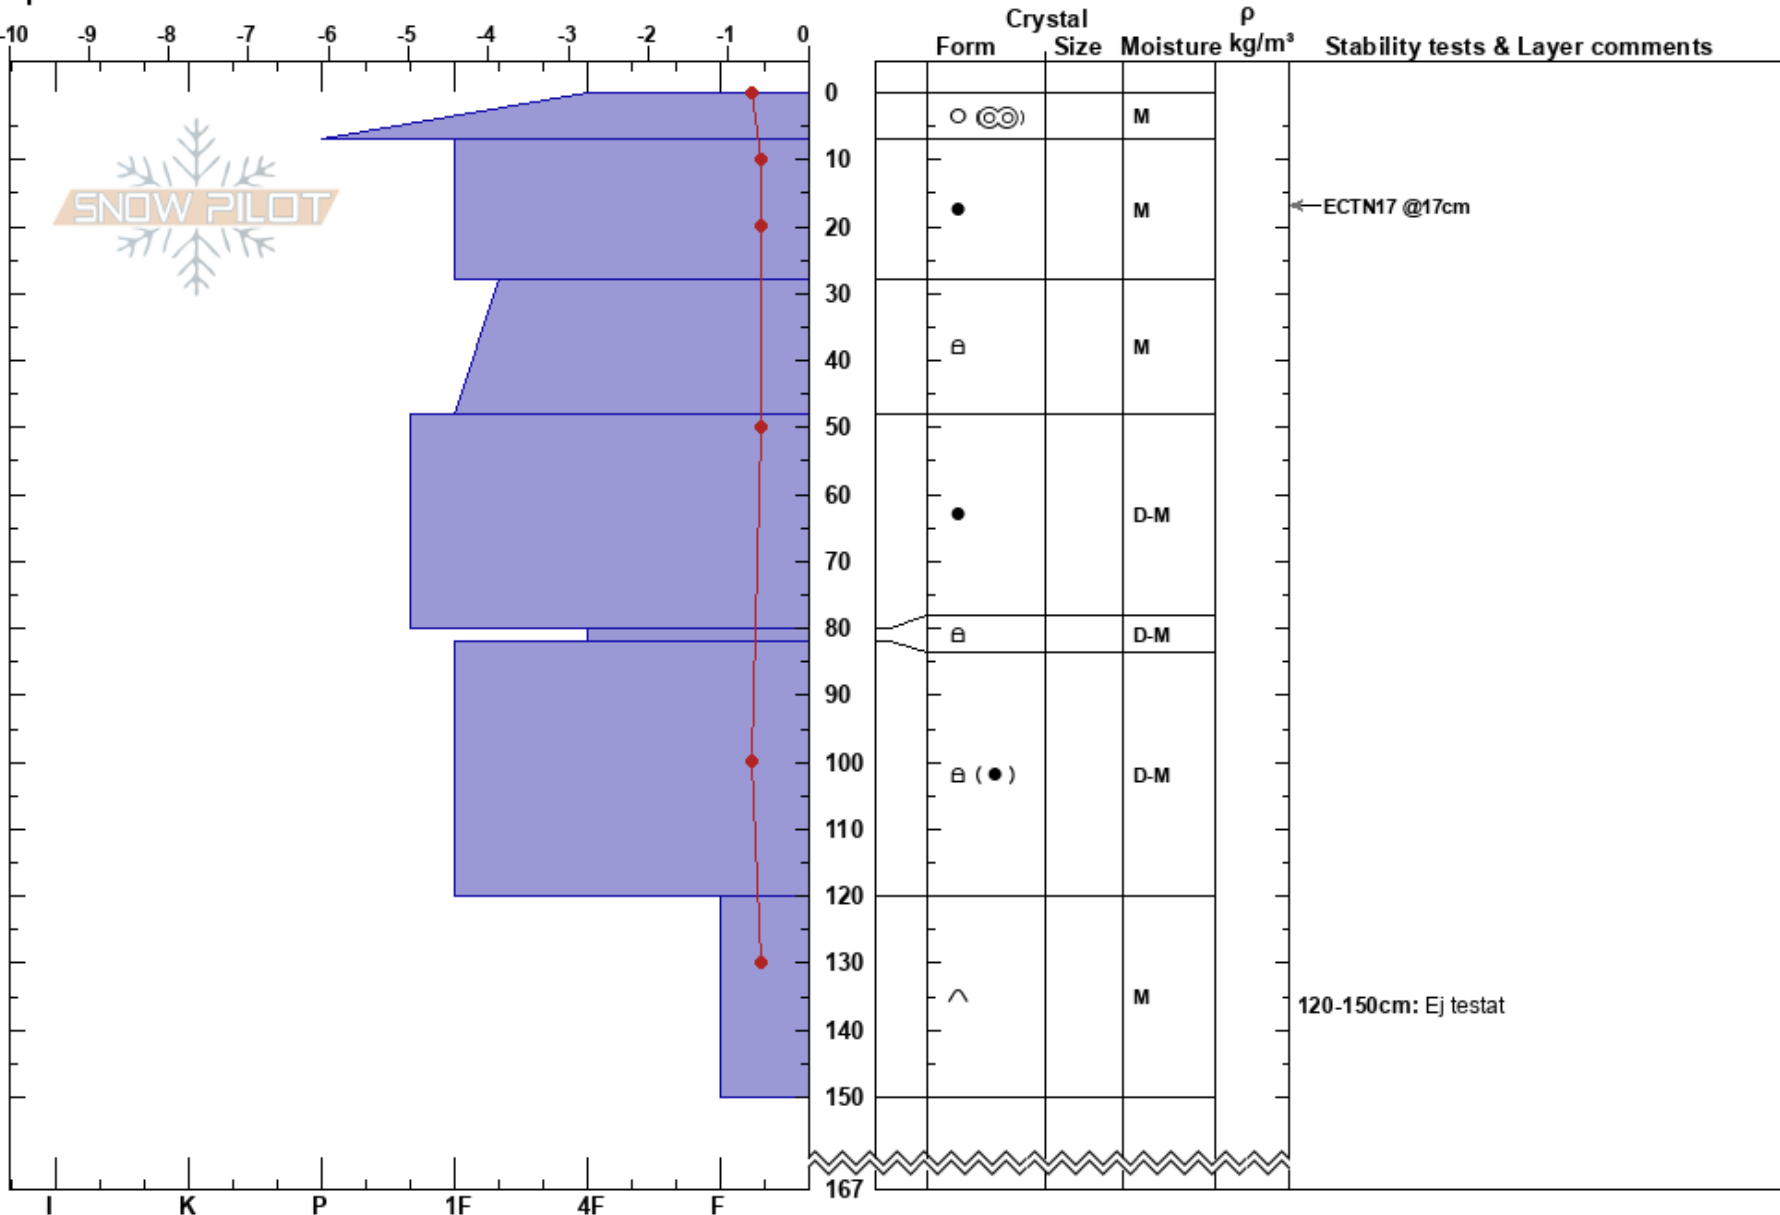

Mortsbäcken
 Västra Vindelfjällen
 Sweden
 Elevation: 740 m
 Aspect: 180°
 Specifics:

Johan af Ekenstam
 16/04/2019 - 12:15
 Co-ord:
 Slope Angle: 20°
 Wind Loading:

Stability:
 Air Temperature: 6.8°C
 Sky Cover: CLR
 Precipitation: NO
 Wind: NE Light Breeze

HS:167
 PF:7
 120-150cm: Ej testat
 120-150cm: Problematic layer

Notes: