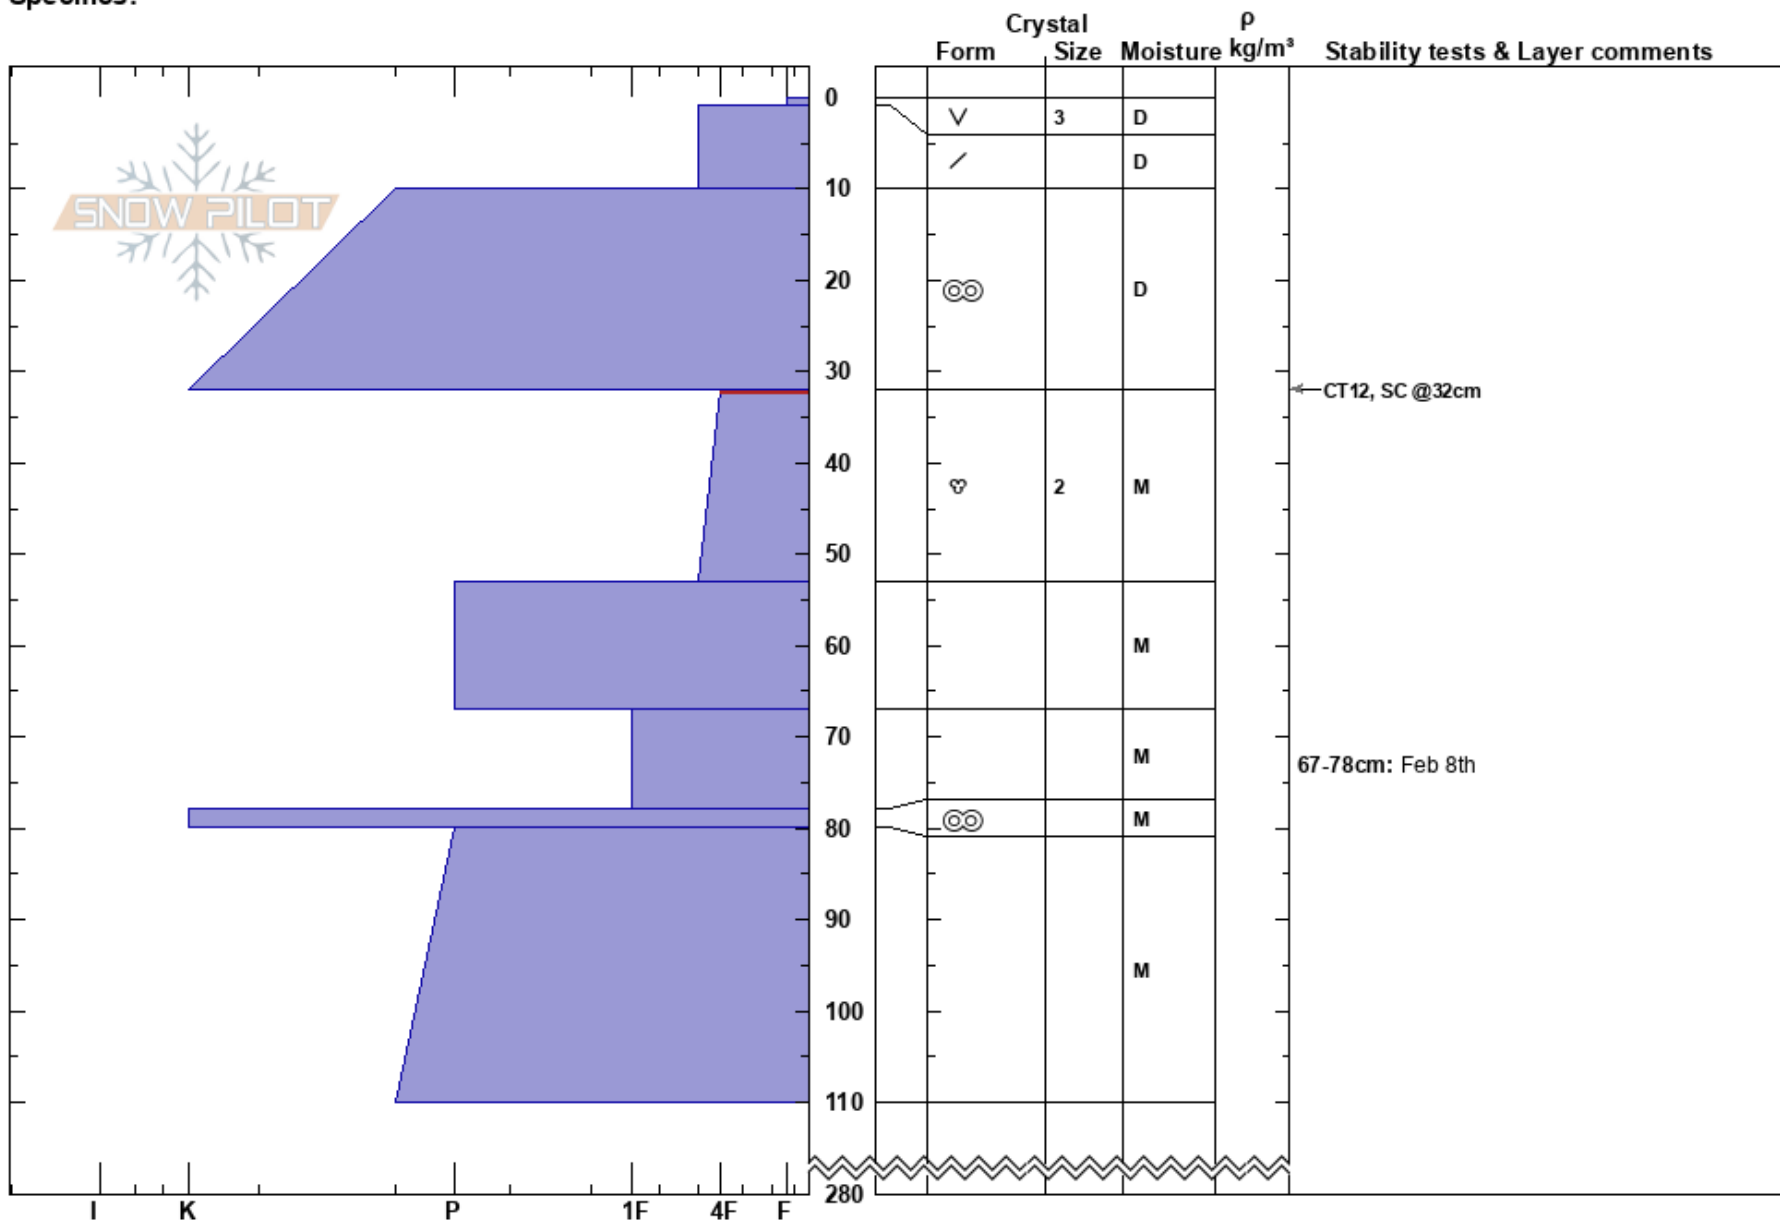

Maggies Backside
 Olympic Mountains
 WA
Elevation: 5400 ft
Aspect: 270°
Specifics:

Hirshberg Josh
 04/15/2019 - 1:00pm
Co-ord:
Slope Angle: 27°
Wind Loading: previous

Stability:
Air Temperature:
Sky Cover: FEW
Precipitation: NO
Wind: Calm

HS:280
PF:10
Layer Notes:
 32-53cm: Problematic layer
 67-78cm: Feb 8th

Notes: Loaded slope