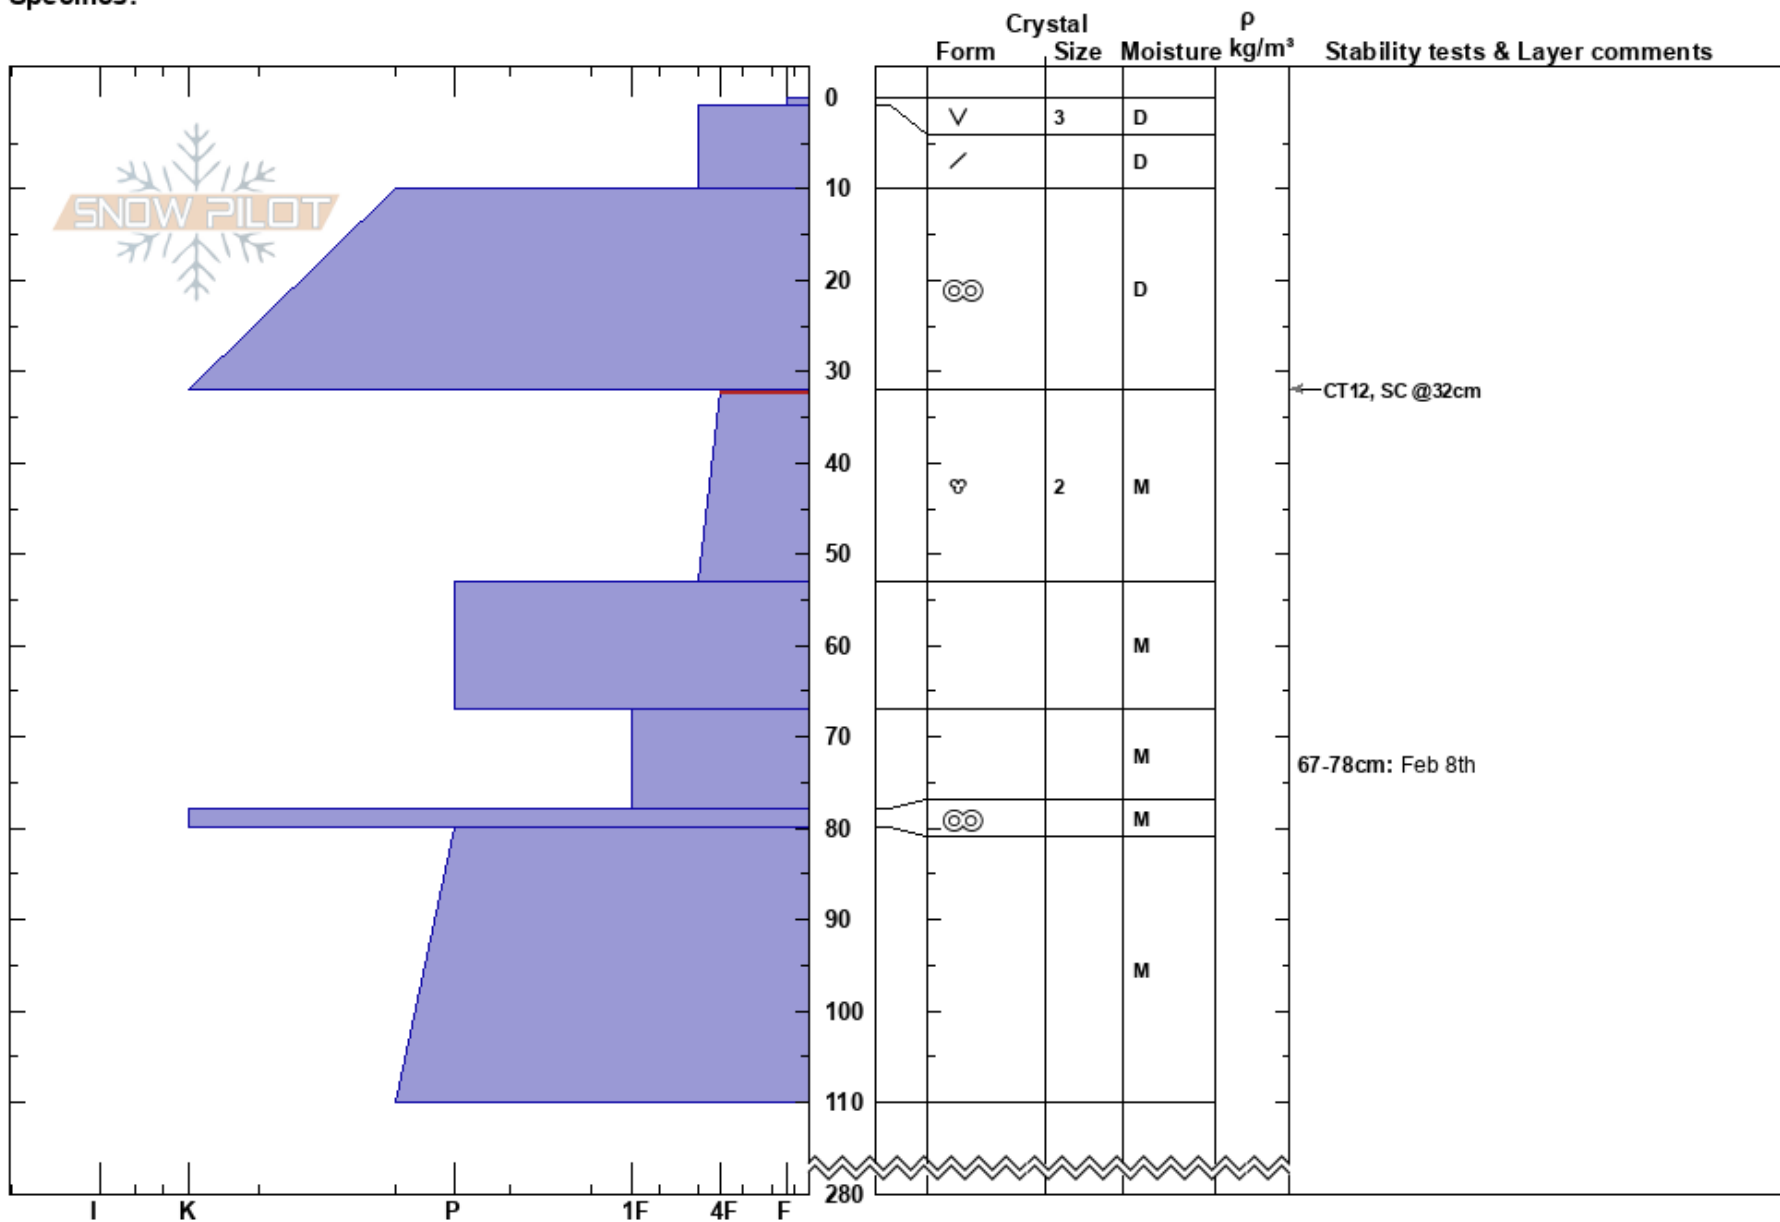

Maggies Backside
 Olympic Mountains
 WA
Elevation: 5400 ft
Aspect: 270°
Specifics:

Hirshberg Josh
 04/15/2019 - 1:00pm
Co-ord:
Slope Angle: 27°
Wind Loading: previous

Stability:
Air Temperature:
Sky Cover: FEW
Precipitation: NO
Wind: Calm

HS:280
PF:10
Layer Notes:
 32-53cm: Problematic layer
 67-78cm: Feb 8th

Notes: Loaded slope