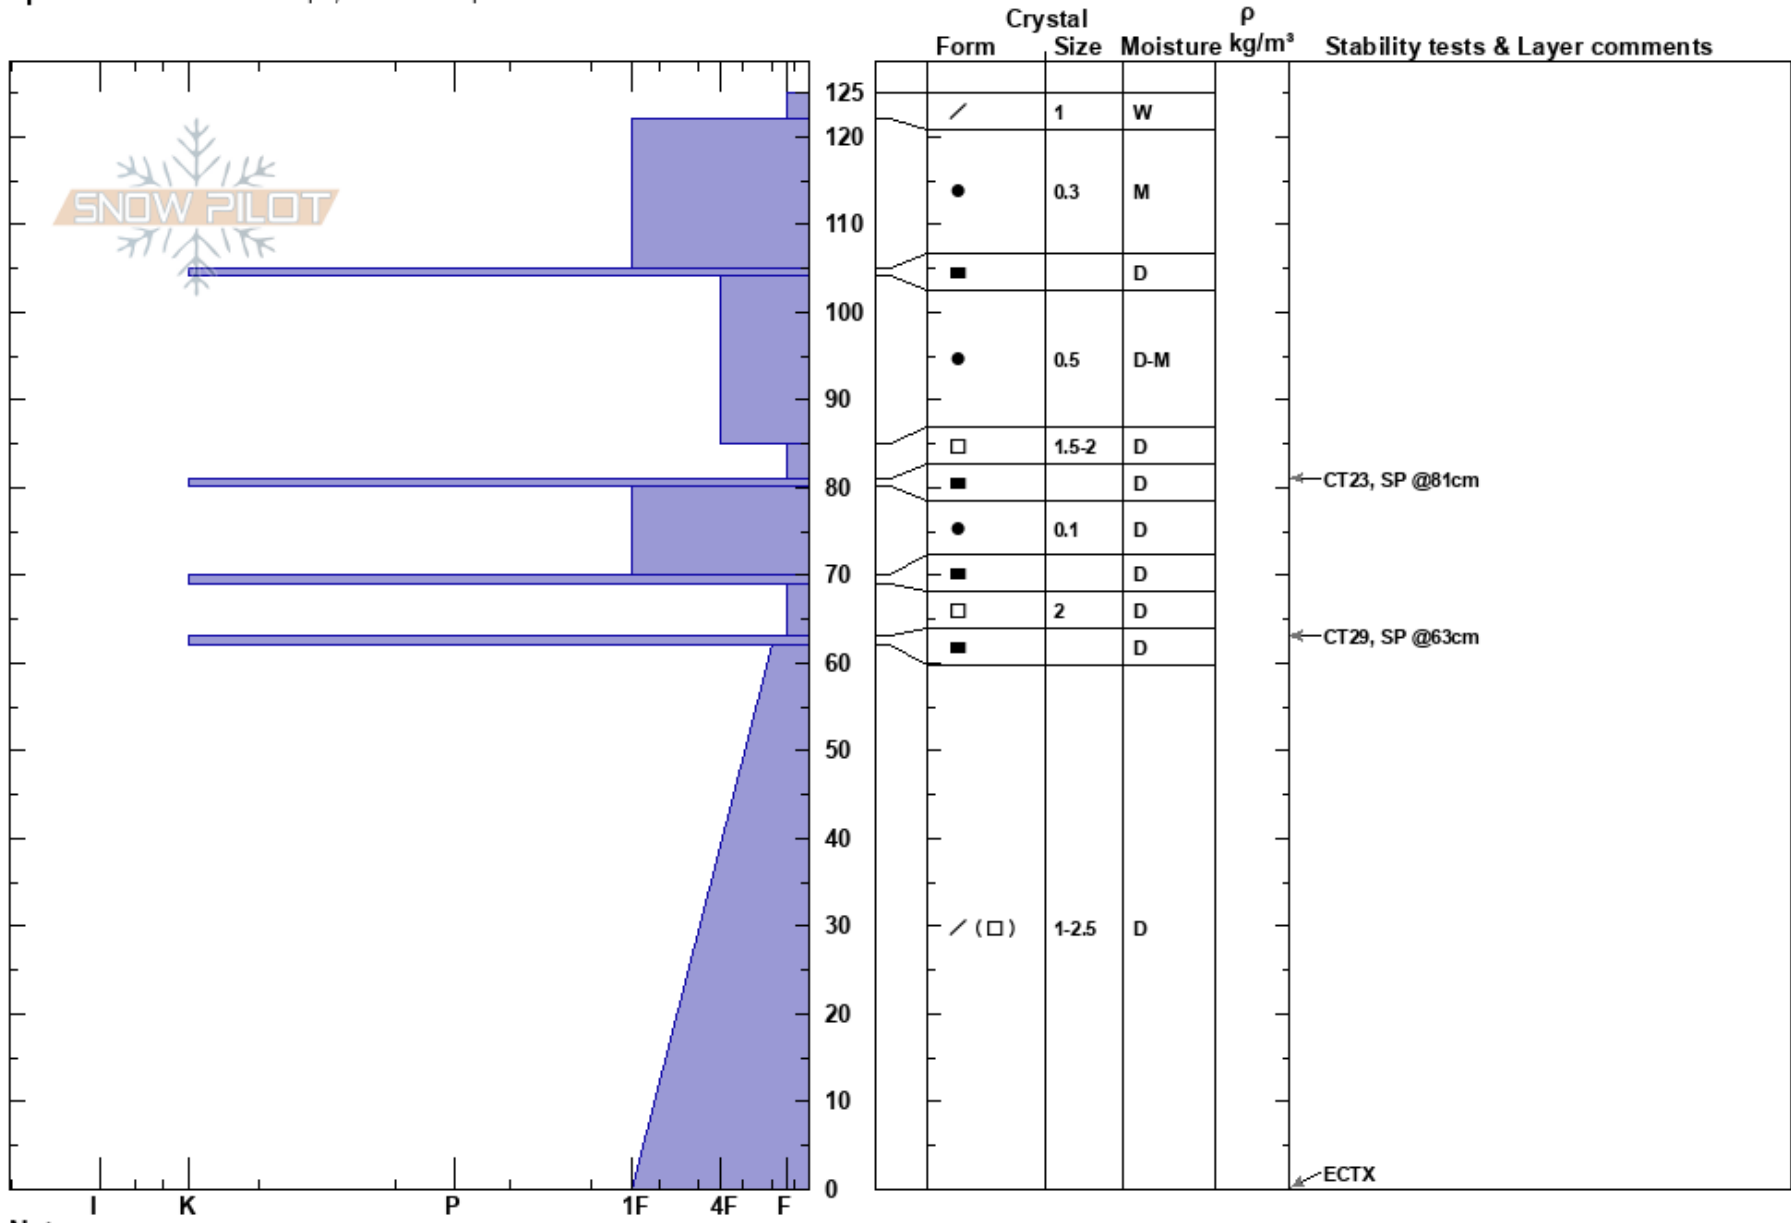

Rassevarri treeline
 Lyngen Alps
 Norway
Elevation: 500 m
Aspect: SW
Specifics: Ski tracks on slope; We skied slope

Mikko Routala
 15/04/2019 - 00:30
Co-ord:
Slope Angle: 30°
Wind Loading: previous

Stability: Good **HS:** 125 **Layer Notes:**
Air Temperature: 3°C **PF:** 10 85-81cm: Problematic layer
Sky Cover: BKN
Precipitation: NO
Wind: W Light Breeze

Notes: Pit right on the normal descending route