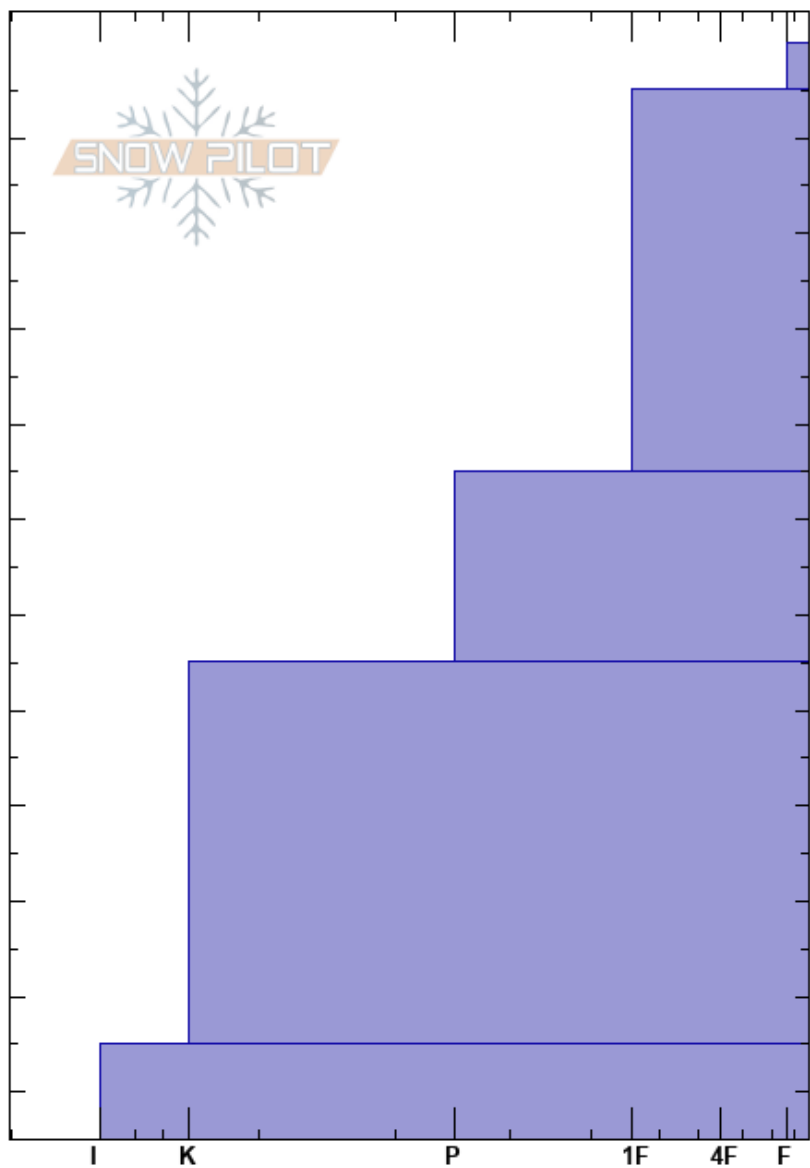

Nedan Djävulspinacklar
 Sylarna
 Sweden
Elevation: 1456 m
Aspect: N
Specifics:

Oskar Brodén
 15/04/2019 - 11:10
Co-ord:
Slope Angle: 26°
Wind Loading:

Stability:
Air Temperature:
Sky Cover: CLR
Precipitation: NO
Wind: Calm

Layer Notes:

Depth (m)	Crystal		ρ kg/m ³	Stability tests & Layer comments
	Form	Size		
0				
0-10	☒			
10-25				
25-45	☐	1		
45-65				
65-70	♡			
70-85				
85-90	♡			
90-105				
105-110	☉☉			
110-115				ECTX