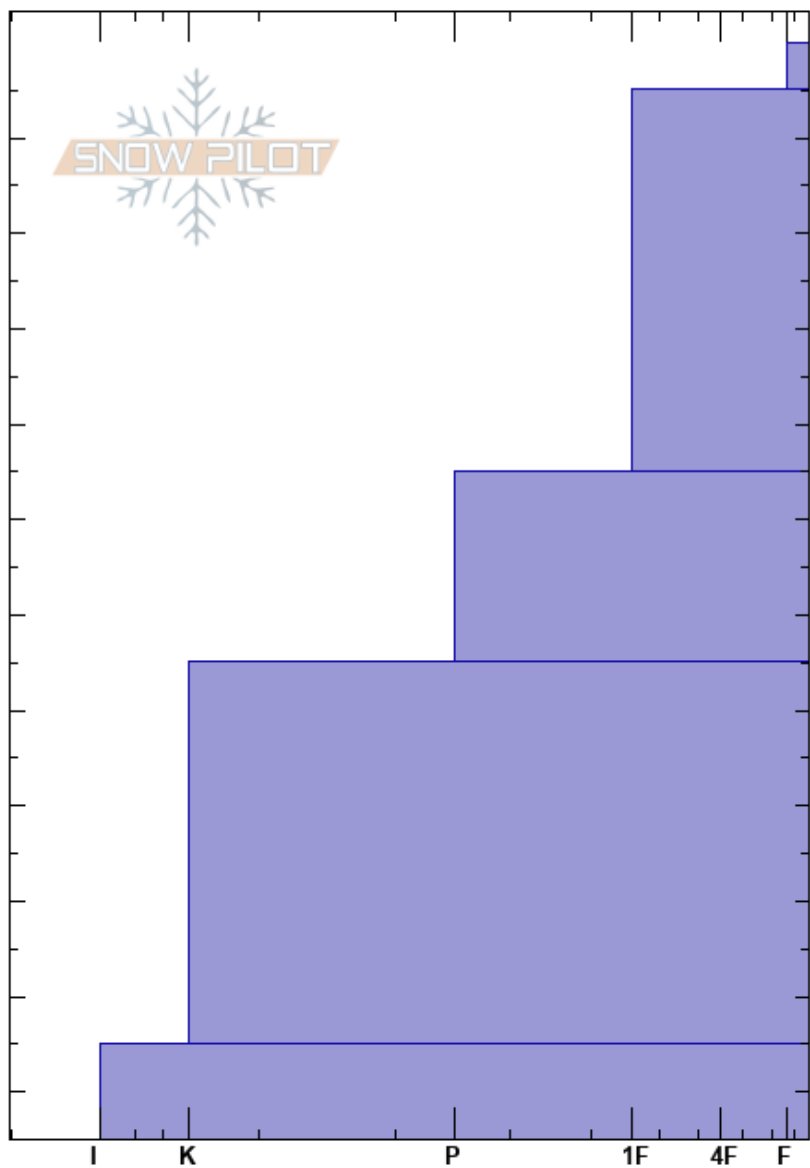

Nedan Djävulspinacklar
 Sylarna
 Sweden
Elevation: 1456 m
Aspect: N
Specifics:

Oskar Brodén
 15/04/2019 - 11:10
Co-ord:
Slope Angle: 26°
Wind Loading:

Stability:
Air Temperature:
Sky Cover: CLR
Precipitation: NO
Wind: Calm

Layer Notes:

Depth (m)	Crystal		Moisture	ρ kg/m ³	Stability tests & Layer comments
	Form	Size			
0					
0-10	☒				
10-25					
25-45	☐	1			
45-65					
65-70	♡				
70-85					
85-90	♡				
90-110					
110-115	☉☉				