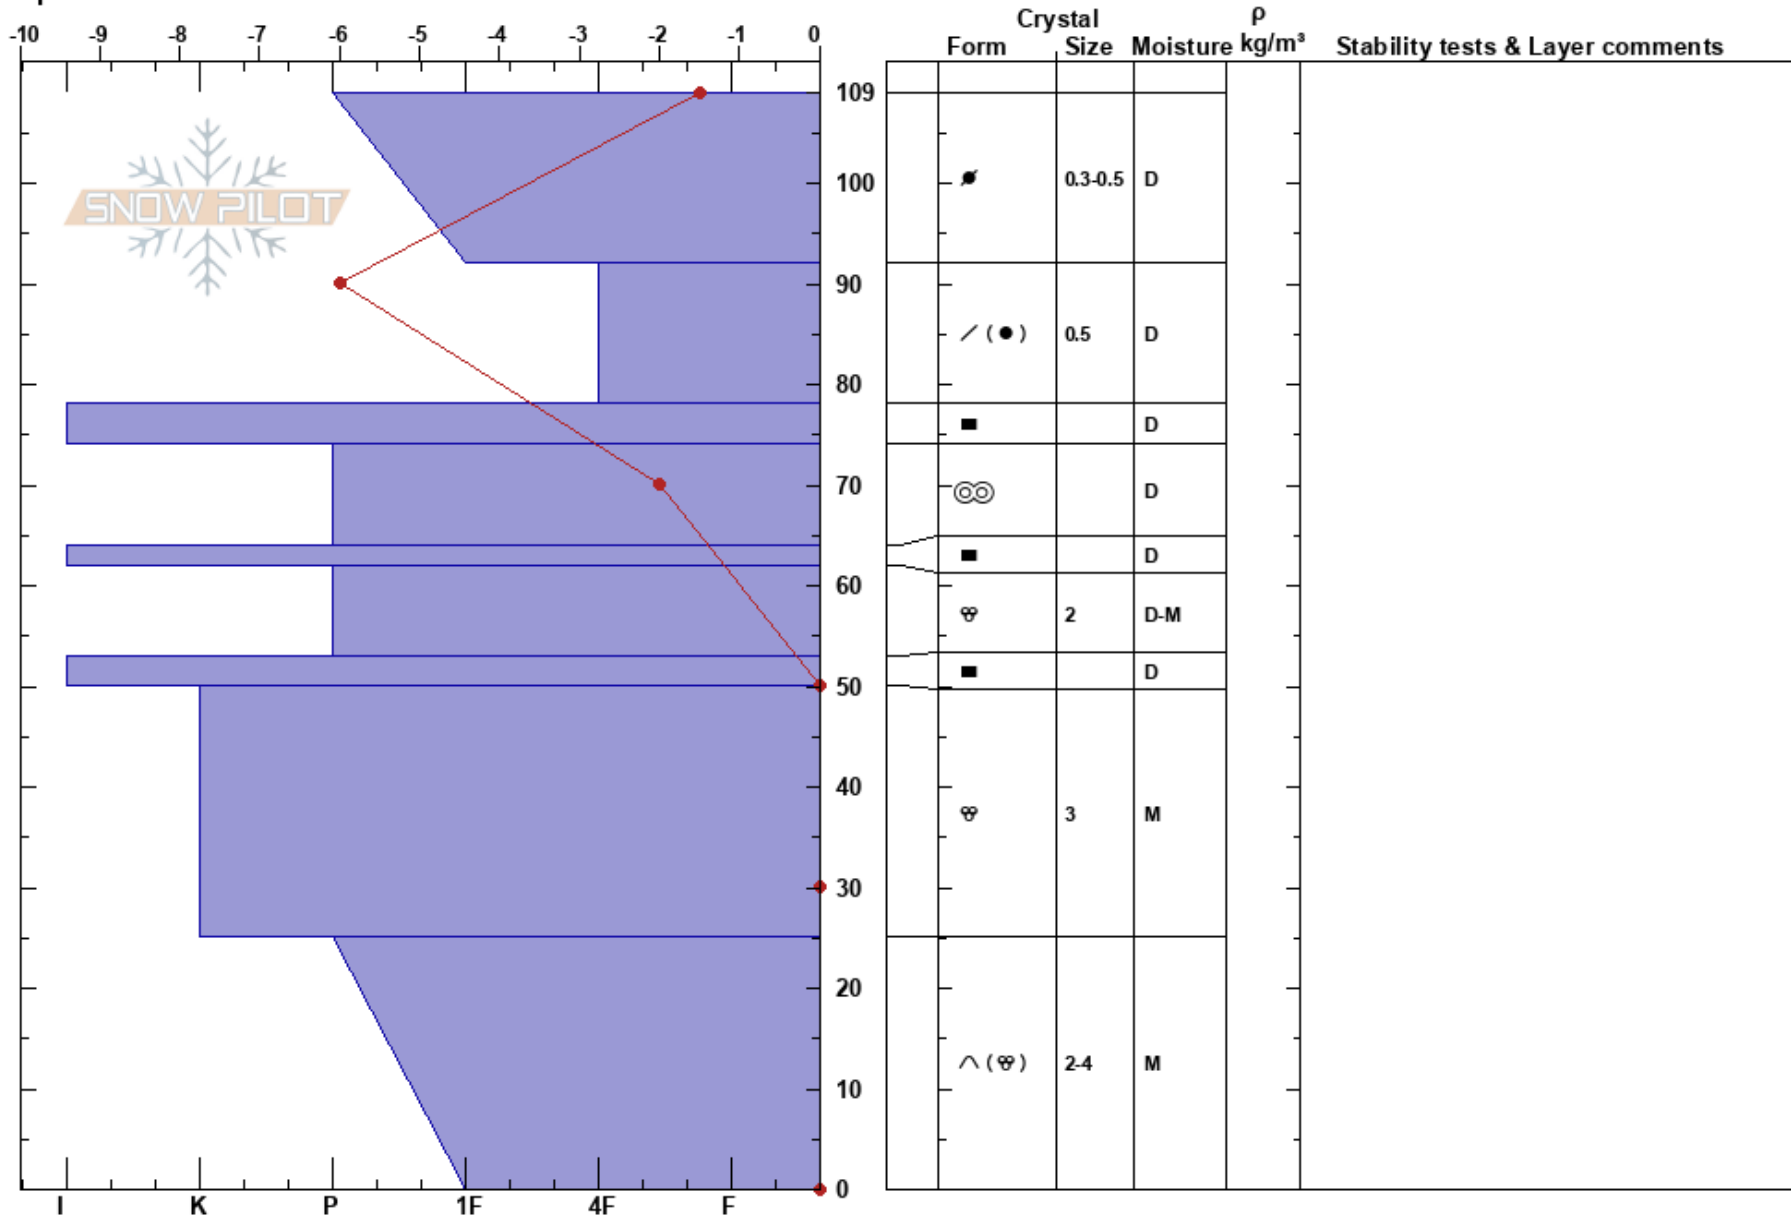

20190414 Aspen Path
 Berthoud Pass
 CO
 Elevation: 11621 ft
 Aspect: S
 Specifics:

Ryan Zarter
 04/14/2019 - 12:00pm
 Co-ord: 39.78192N, -105.75977W
 Slope Angle: 30°
 Wind Loading: yes

Stability:
 Air Temperature: -6°C
 Sky Cover: SCT
 Precipitation: NO
 Wind: NW Strong

HS:109 Layer Notes:

Notes: