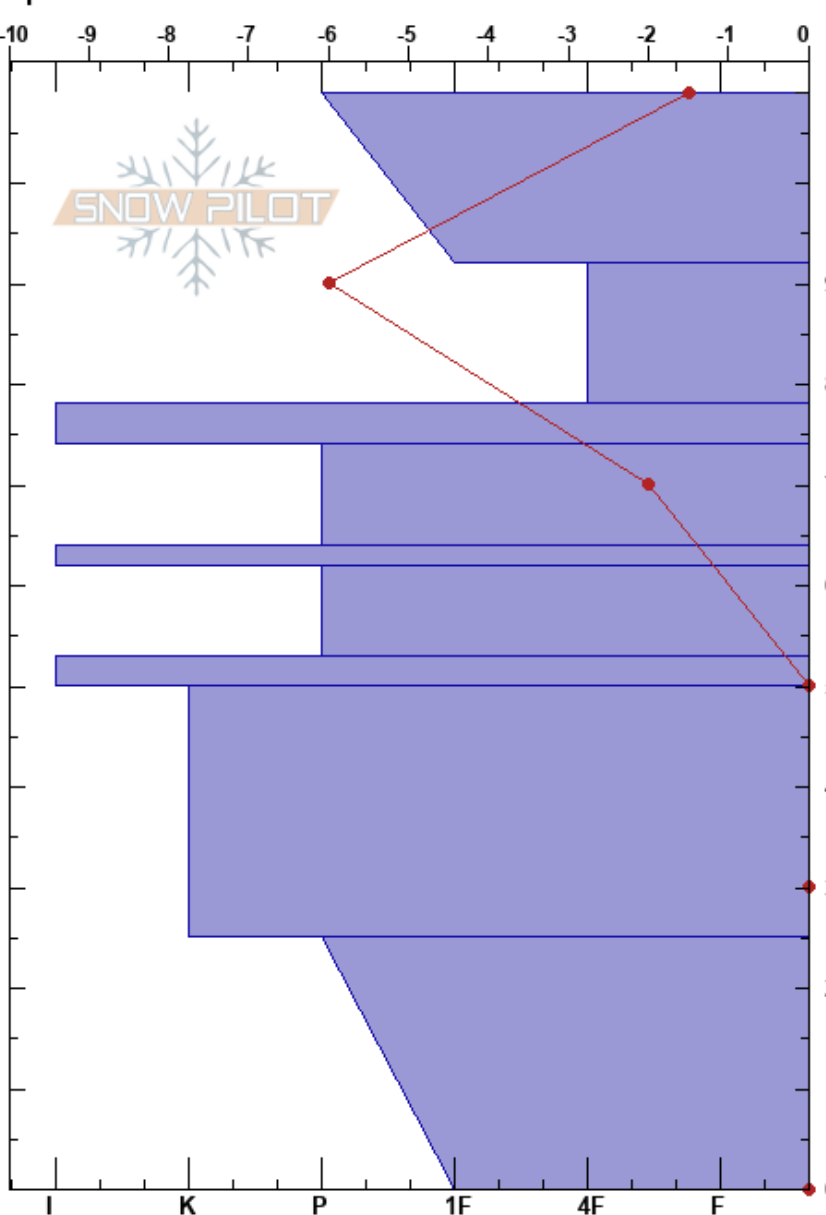

20190414 Aspen Path
 Berthoud Pass
 CO
 Elevation: 11621 ft
 Aspect: S
 Specifics:

Ryan Zarter
 04/14/2019 - 12:00pm
 Co-ord: 39.78192N, -105.75977W
 Slope Angle: 30°
 Wind Loading: yes

Stability:
 Air Temperature: -6°C
 Sky Cover: SCT
 Precipitation: NO
 Wind: NW Strong

HS:109 Layer Notes:

Elevation (ft)	Crystal		Moisture	ρ kg/m ³	Stability tests & Layer comments
	Form	Size			
109					
100	•	0.3-0.5	D		
90	/ (•)	0.5	D		
80	■		D		
70	⊖		D		
60	■		D		
60	⊖	2	D-M		
50	■		D		
40	⊖	3	M		
30					
20					
10	^ (⊖)	2-4	M		
0					