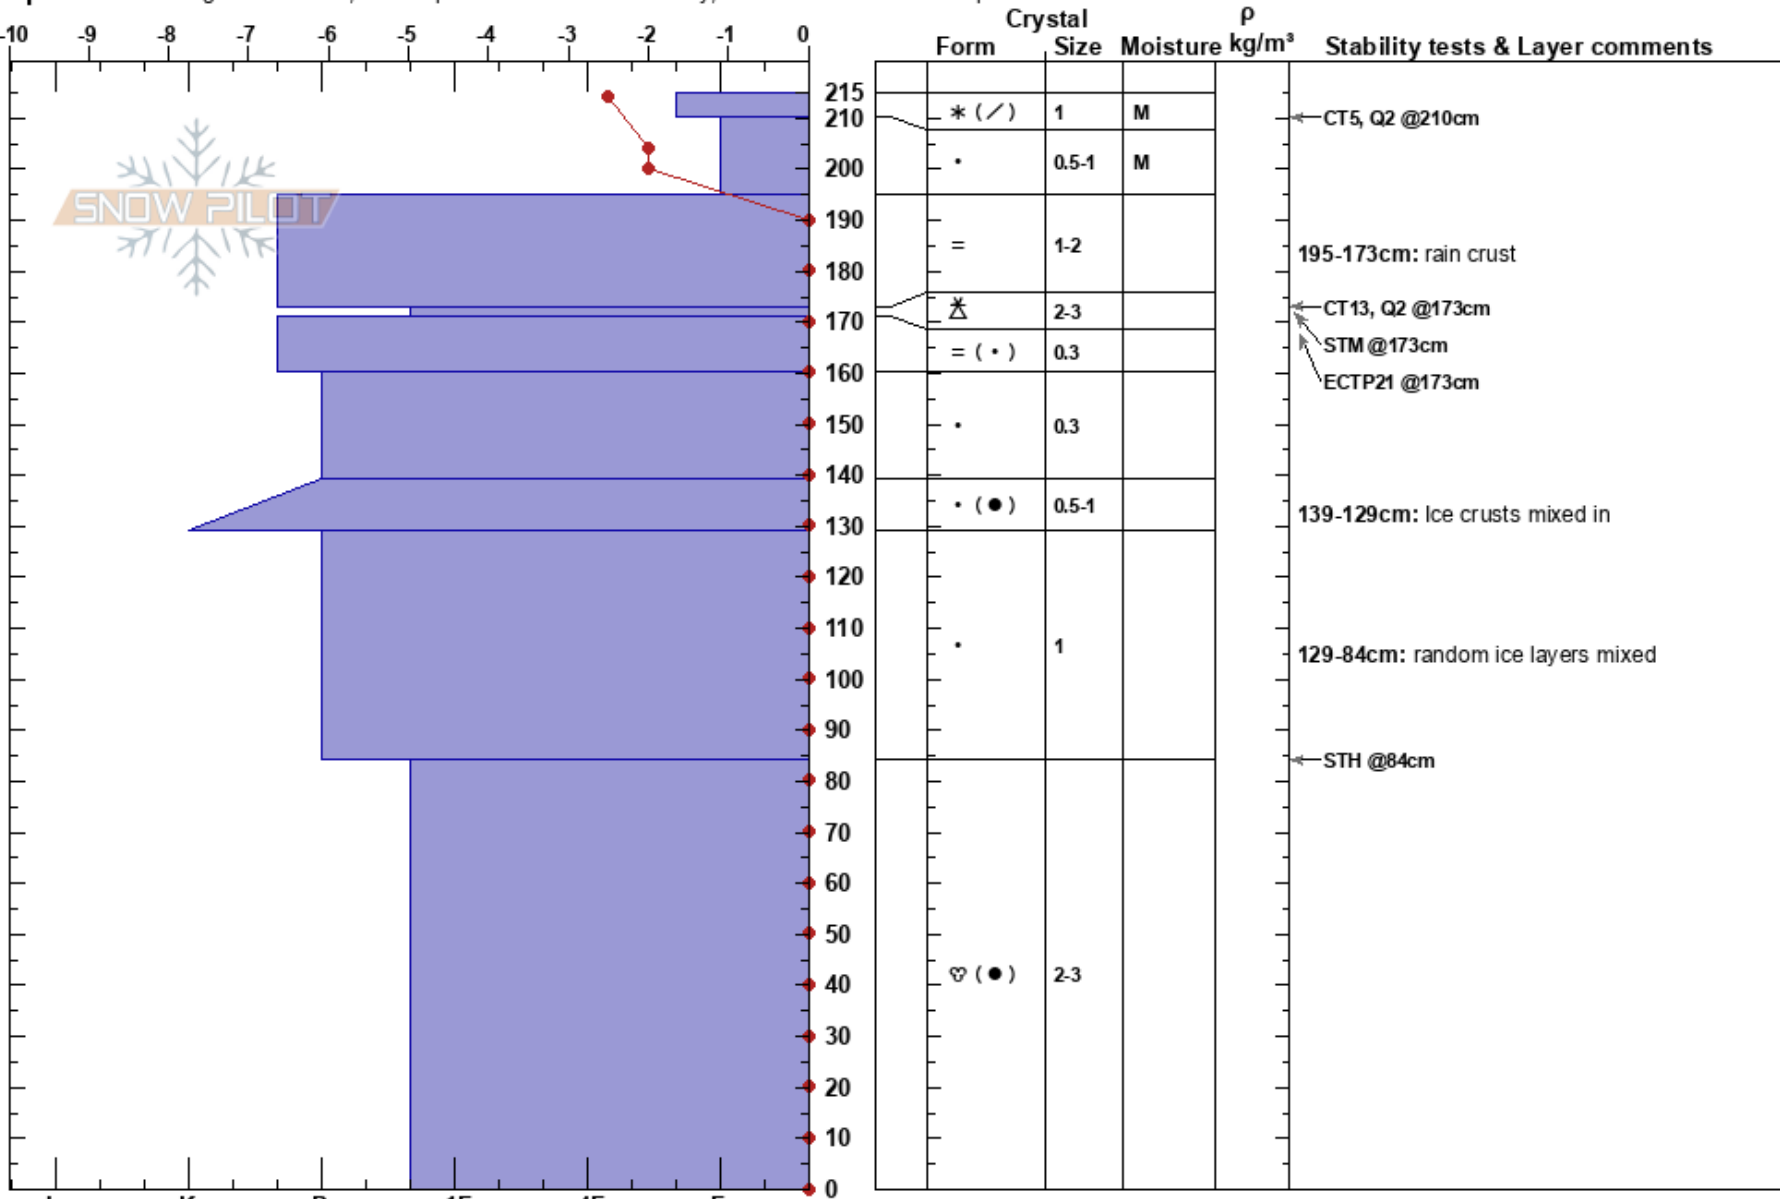

YC Southwest Namaste  
 Madison Range-S  
 MT  
 Elevation: 8645 ft  
 Aspect: W

Renee Freeman  
 04/13/2019 - 11:50am  
 Co-ord: 45.23132N, -111.45135W  
 Slope Angle: 10°  
 Wind Loading: no

Stability:  
 Air Temperature: 5.2°C  
 Sky Cover: SCT  
 Precipitation: NO  
 Wind: SW Calm

HS:215  
 PF:22  
 195-173cm: rain crust  
 171-160cm: Problematic layer  
 139-129cm: Ice crusts mixed in  
 129-84cm: random ice layers mixed

Specifics: Pit dug in a Ski Area; Pit is representative of backcountry; Snowmobile tracks on slope

Notes: Pit dug by Renee, Zach, and Nelson. We saw many ice layers from previous rain events but they were not consistently found across the pit profile.