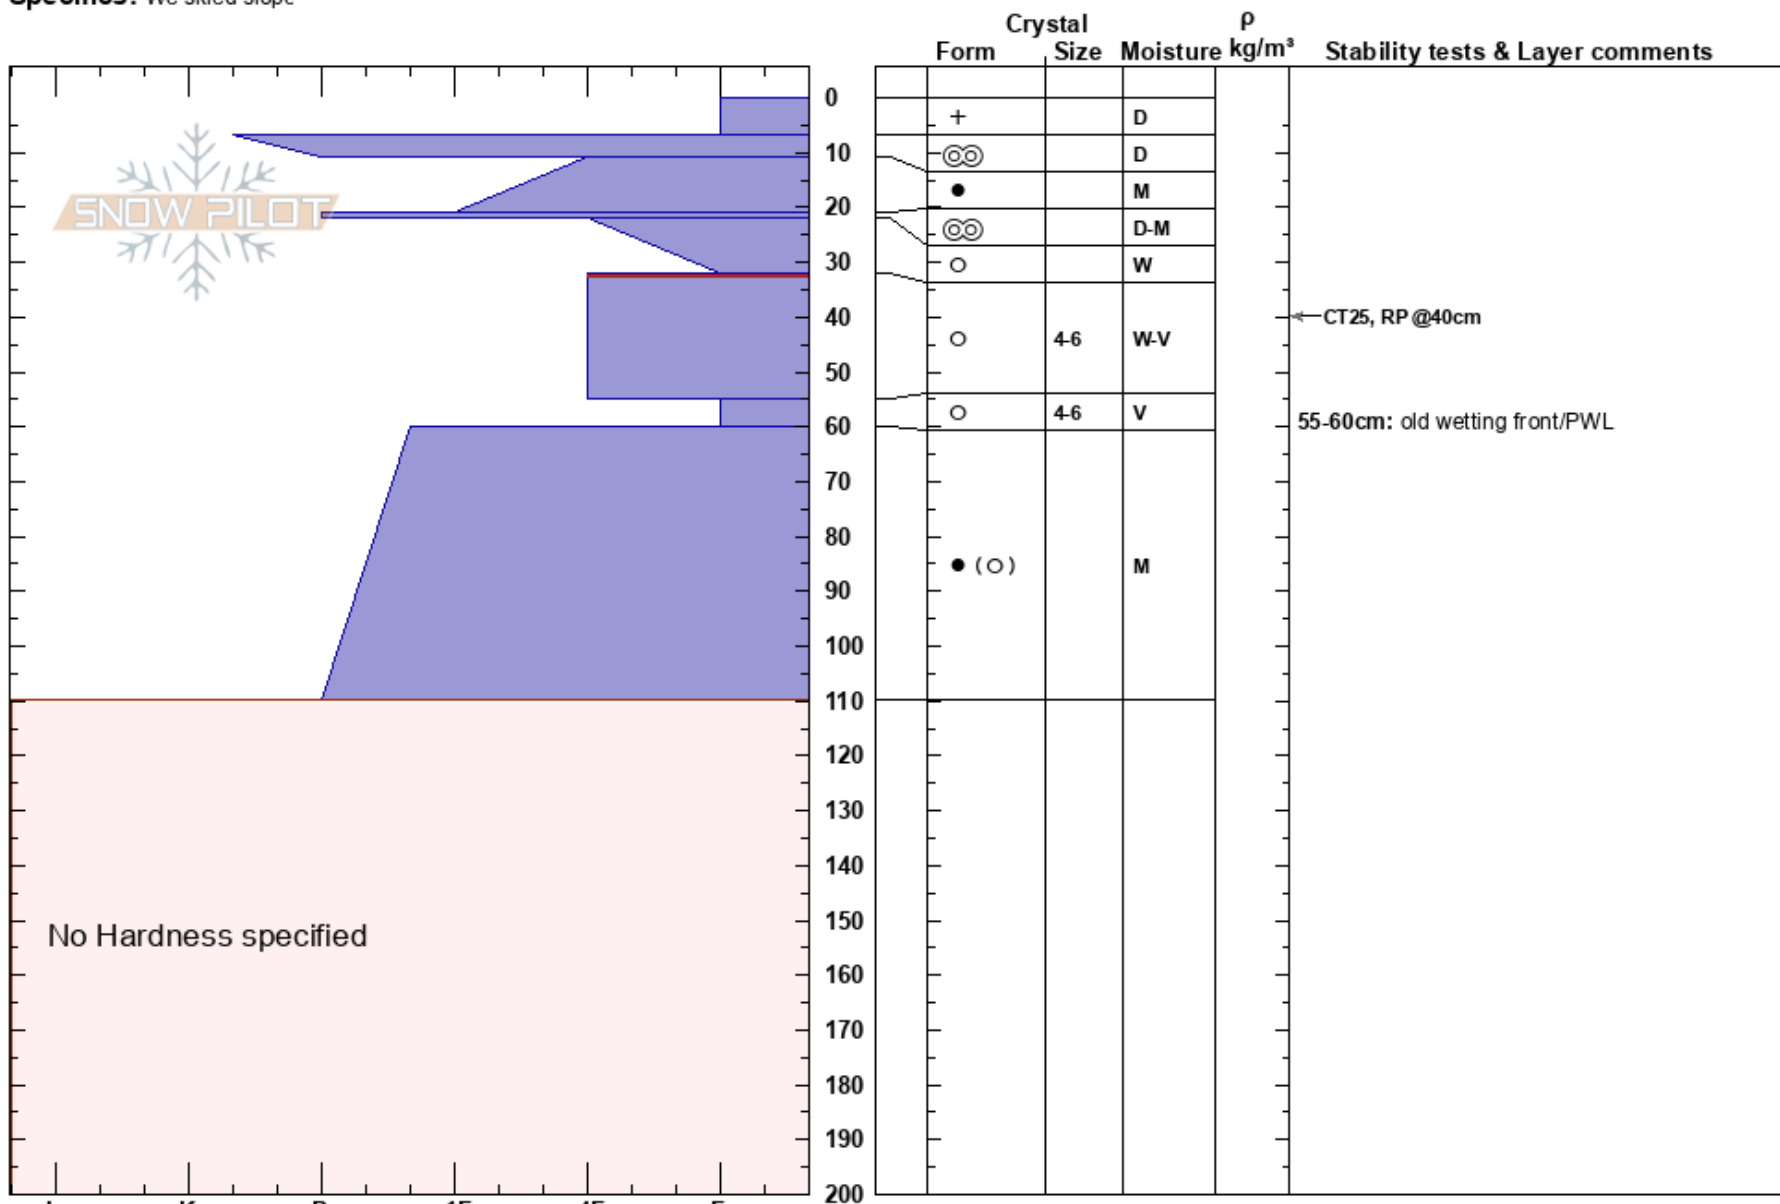

Crystal-Lake Basin  
 Crystal Mtn WA  
 Elevation: 6270 ft  
 Aspect: E  
 Specifics: We skied slope

Jeremy Allyn  
 04/13/2019 - 12:00pm  
 Co-ord:  
 Slope Angle: 26°  
 Wind Loading: previous

Stability: Good  
 Air Temperature: -2°C  
 Sky Cover: OVC  
 Precipitation: S1  
 Wind: SW Light Breeze

HS:200  
 PS: 7  
 32-55cm: Problematic layer  
 55-60cm: old wetting front/PWL

Notes: Structure very representative of all NTL aspects minus N