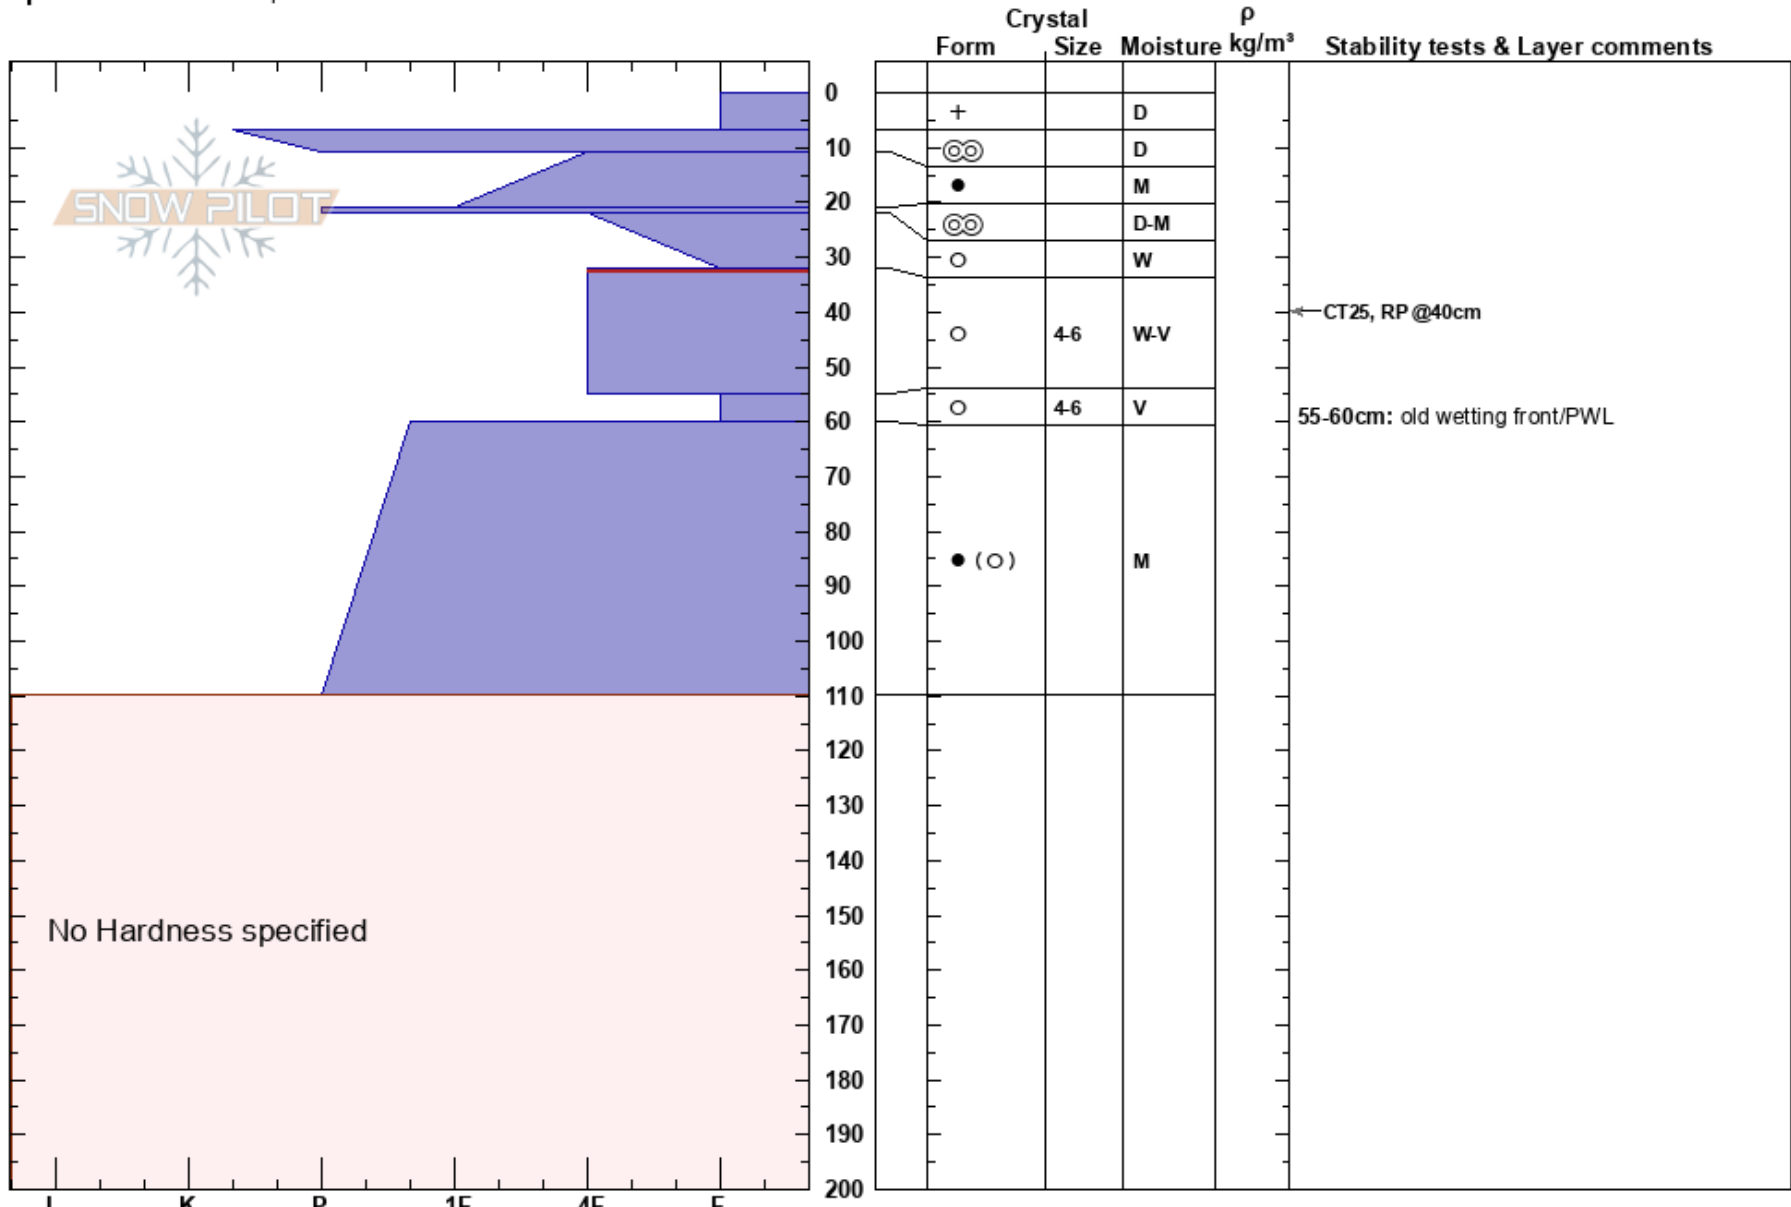

Crystal-Lake Basin  
 Crystal Mtn WA  
 Elevation: 6270 ft  
 Aspect: E  
 Specifics: We skied slope

Jeremy Allyn  
 04/13/2019 - 12:00pm  
 Co-ord:  
 Slope Angle: 26°  
 Wind Loading: previous

Stability: Good  
 Air Temperature: -2°C  
 Sky Cover: OVC  
 Precipitation: S1  
 Wind: SW Light Breeze

HS:200  
 PS: 7  
 32-55cm: Problematic layer  
 55-60cm: old wetting front/PWL

Notes: Structure very representative of all NTL aspects minus N