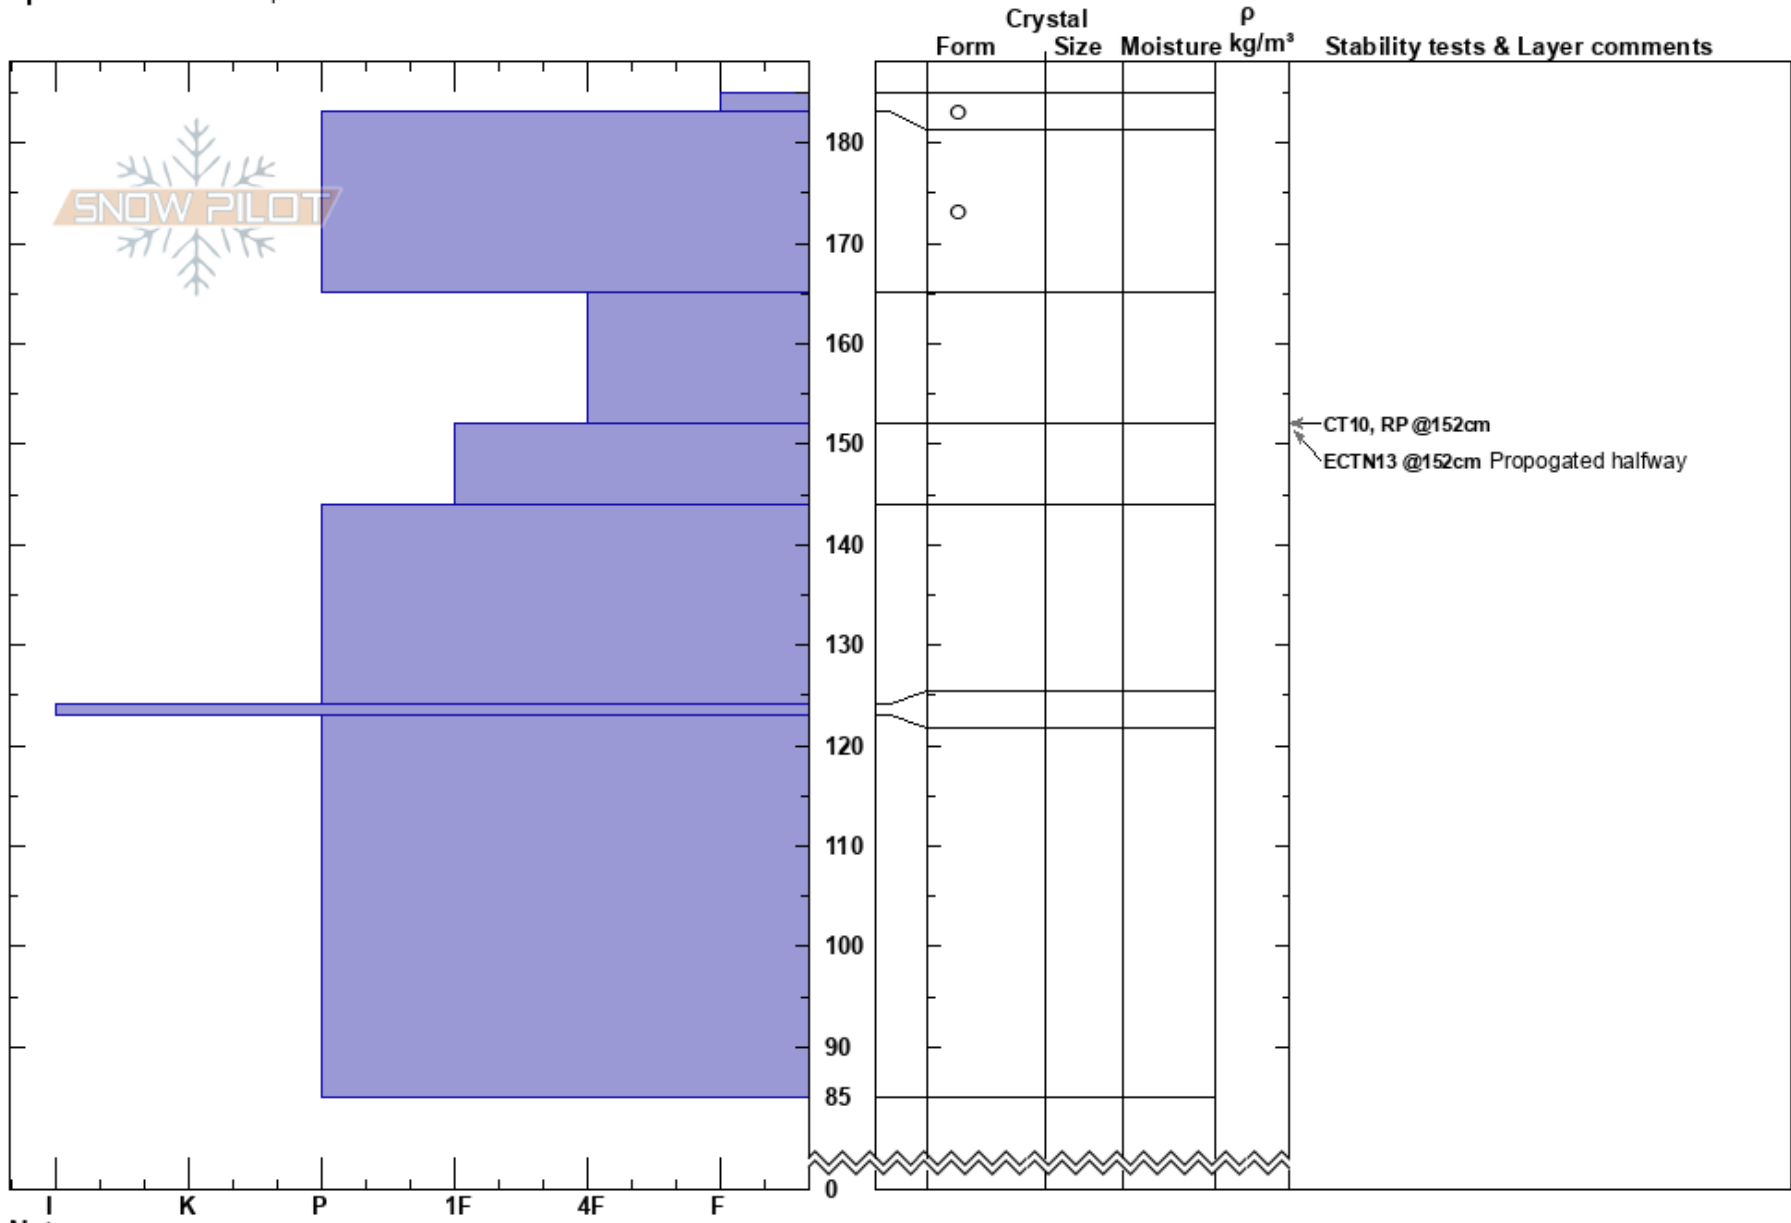

Corn Pit- Johnson West
 Donner Pass Area
 CA
 Elevation: 7200 ft
 Aspect: 200°
 Specifics: We skied slope

Sarah Newsome
 04/13/2019 - 12:30pm
 Co-ord: 39.33838N, -120.28630W
 Slope Angle: 19°
 Wind Loading: no

Stability: **PF:10**
 Air Temperature: 10°C
 Sky Cover: FEW
 Precipitation: NO
 Wind: SW Light Breeze

Layer Notes:
 165-152cm: Problematic layer

Notes: