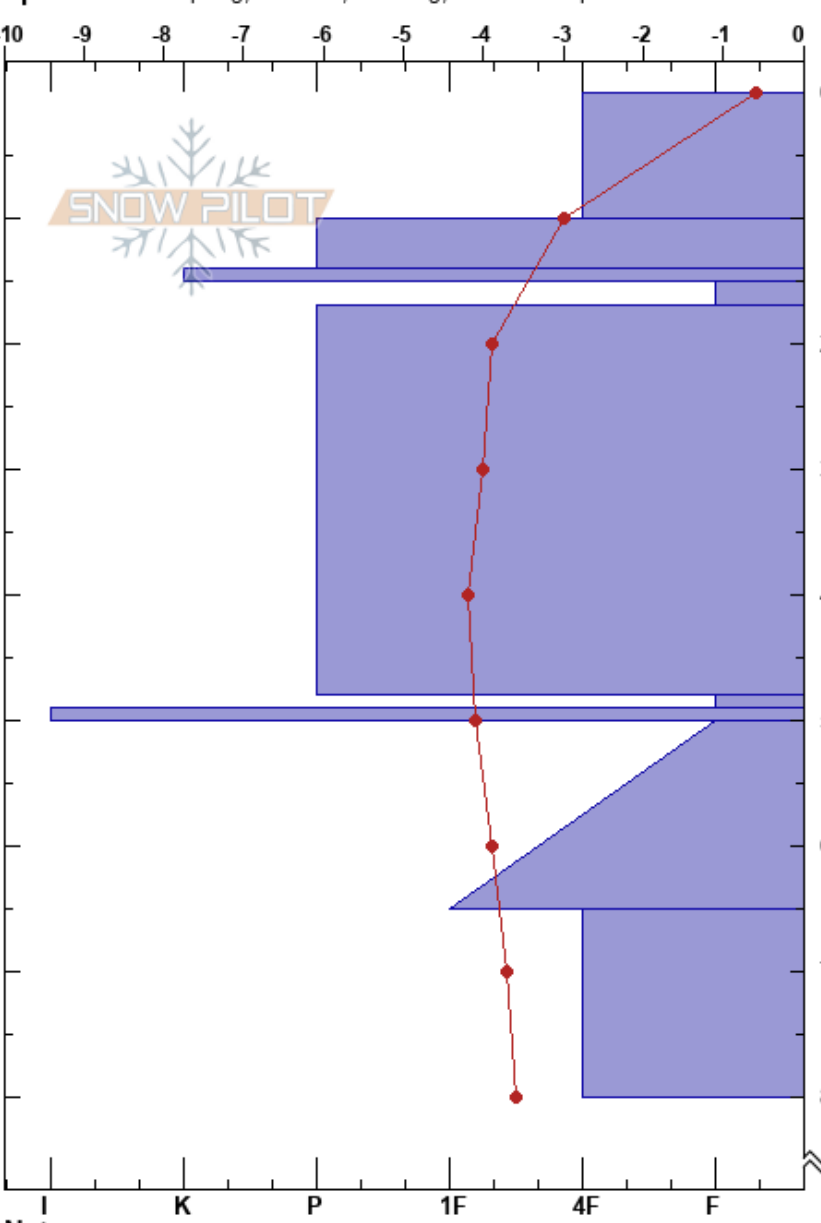

Salmivaarat
 Ville Väkeväinen
 13/04/2019 - 14:30
 Finland
Elevation: 706 m
Aspect: SE
Specifics: Collapsing, localized; Cracking; We skied slope

Stability:
Air Temperature: 1.5°C
Sky Cover: BKN
Precipitation: NO
Wind: W Light Breeze

HS:180
PF:10 49-50cm:Problematic layer

| Form | Crystal Size | Moisture | ρ kg/m ³ | Stability tests & Layer comments |
|------|--------------|----------|--------------------------|----------------------------------|
| / | 1.5 | | | |
| . | 0.1 | | | |
| ■ | | | | |
| □ | 2 | | | |
| ● | 1 | | | |
| □ | 2 | | | |
| ■ | | | | |
| | 2-4 | | | |
| | | | | ← CT18, SC @65cm |
| □ | 2-4 | | | |
| | | | | ← ECTX |