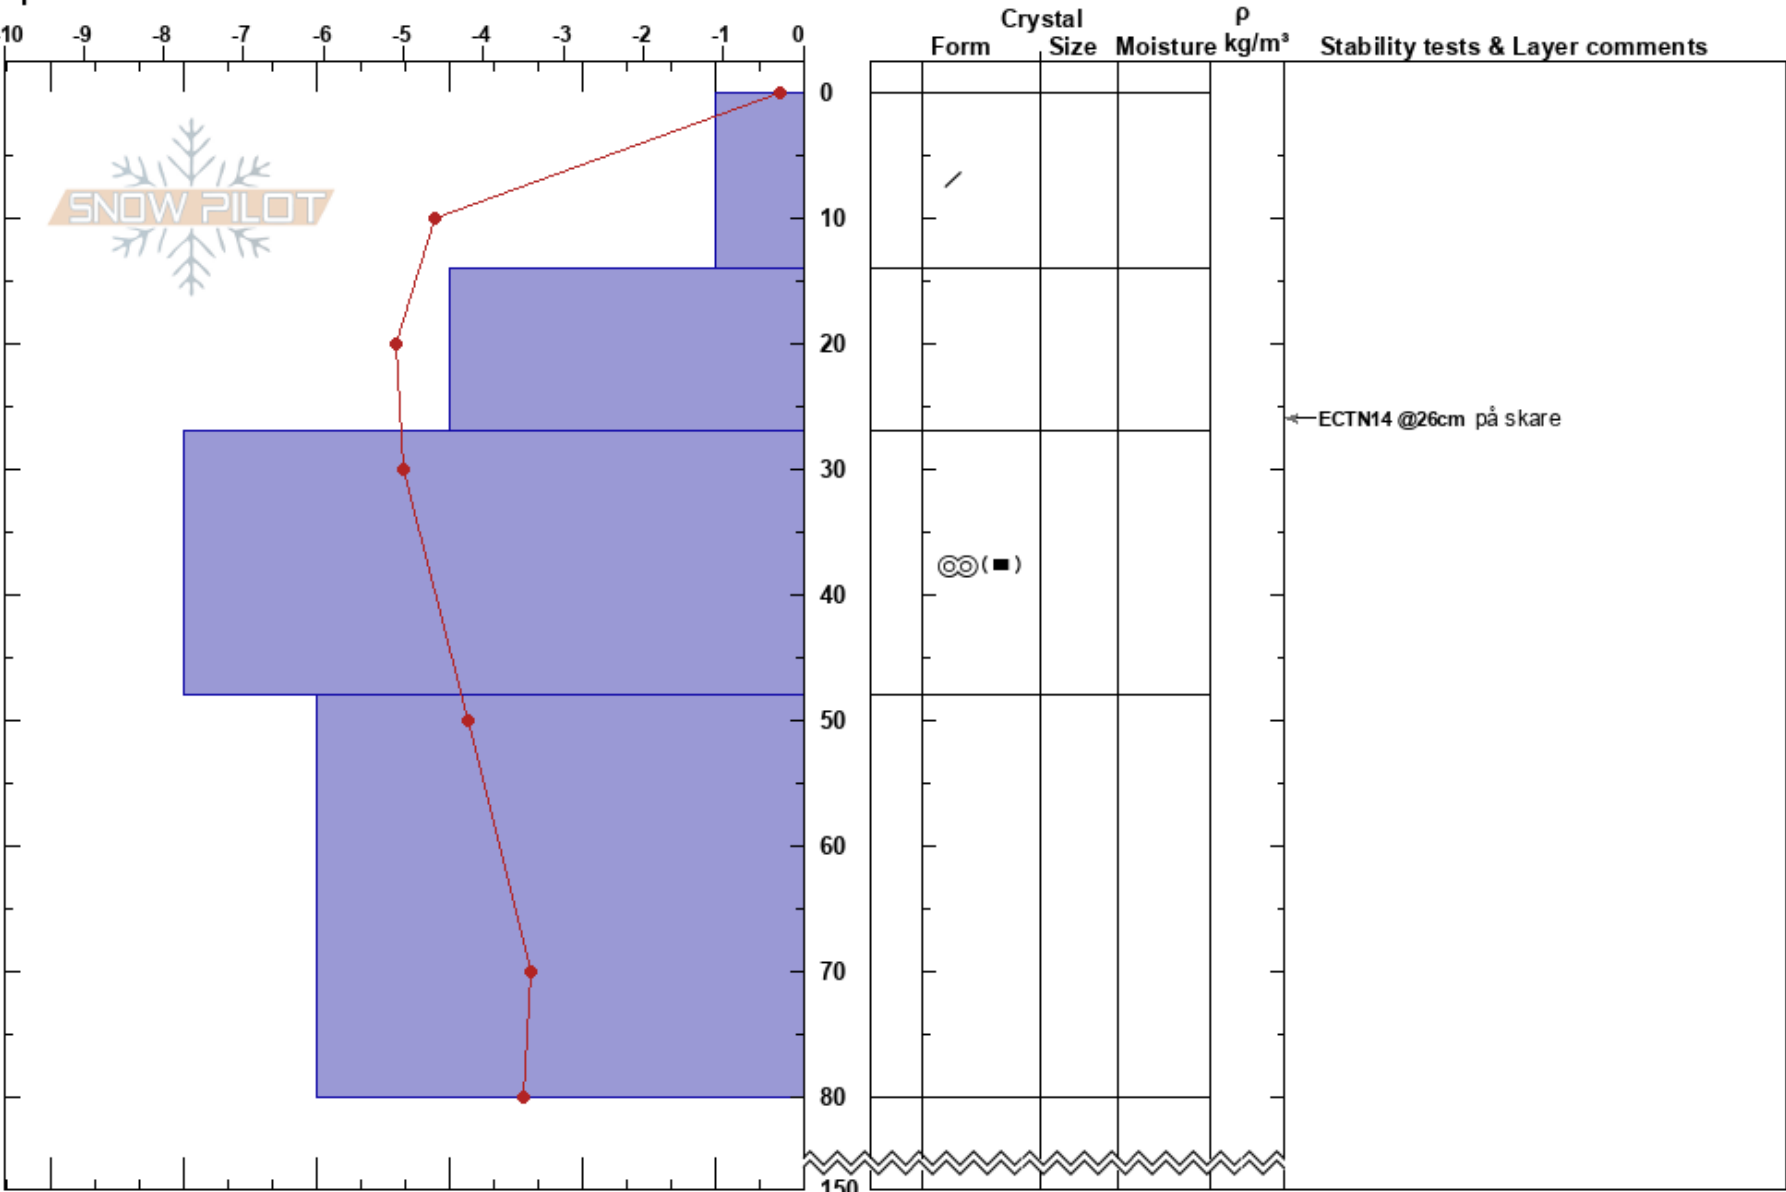

Kungsleden 812möh
 Västra Vindelfjällen
 Sweden
Elevation: 812 m
Aspect: 310°
Specifics:

Sam Hedman
 13/04/2019 - 11:00
Co-ord:
Slope Angle: 20°
Wind Loading:

Stability:
Air Temperature: -1°C
Sky Cover: FEW
Precipitation: NO
Wind: NW Calm

HS: 150 **Layer Notes:**
 PF: 15 14-27cm: Problematic layer

Notes: Soligt vårvinter väder. Varmt i solen.