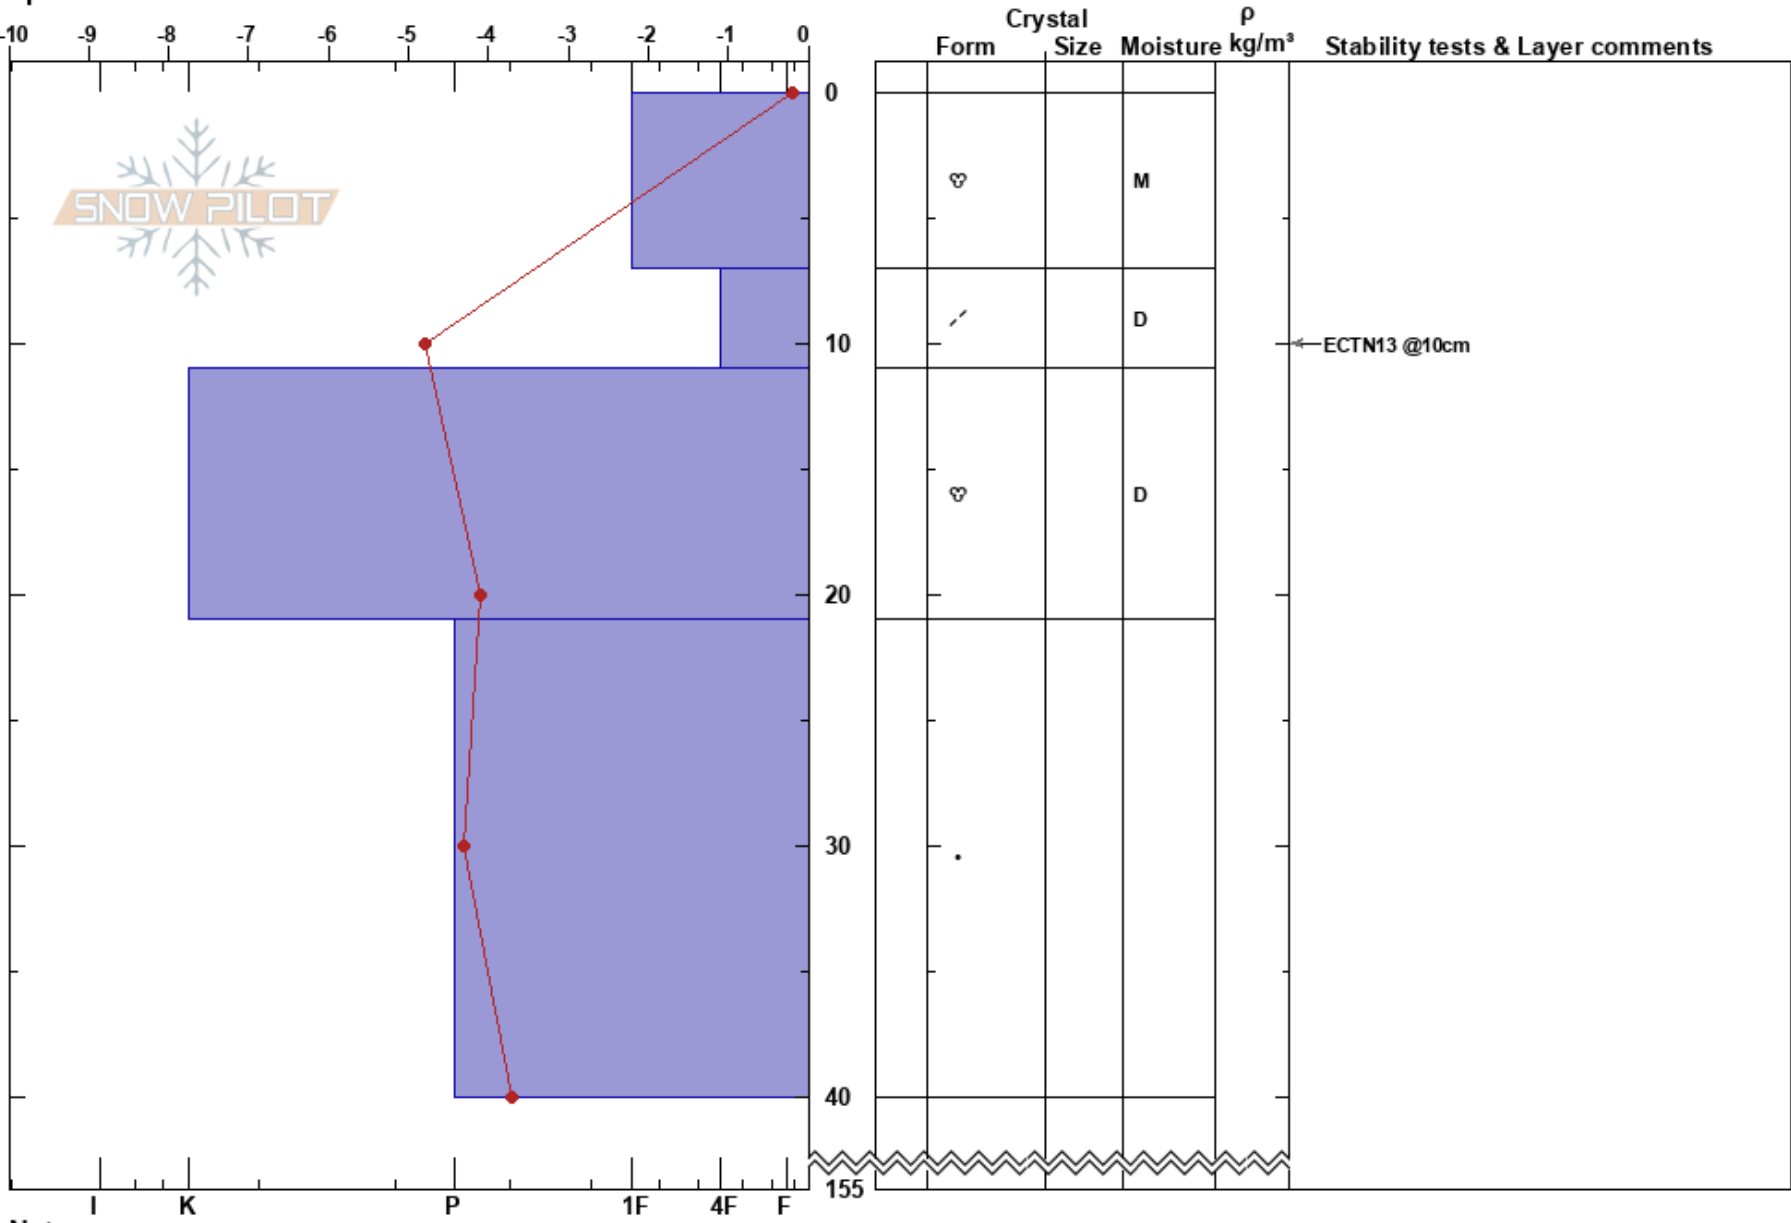

Lillskarven ENE  
 Funäsfjällen  
 Sweden  
 Elevation: 900 m  
 Aspect: E  
 Specifics:

Mattias Åberg  
 13/04/2019 - 13:49  
 Co-ord:  
 Slope Angle: 30°  
 Wind Loading:

Stability:  
 Air Temperature:  
 Sky Cover:  
 Precipitation:  
 Wind:

HS:155  
 Layer Notes:  
 7-11cm:Problematic layer

Notes: