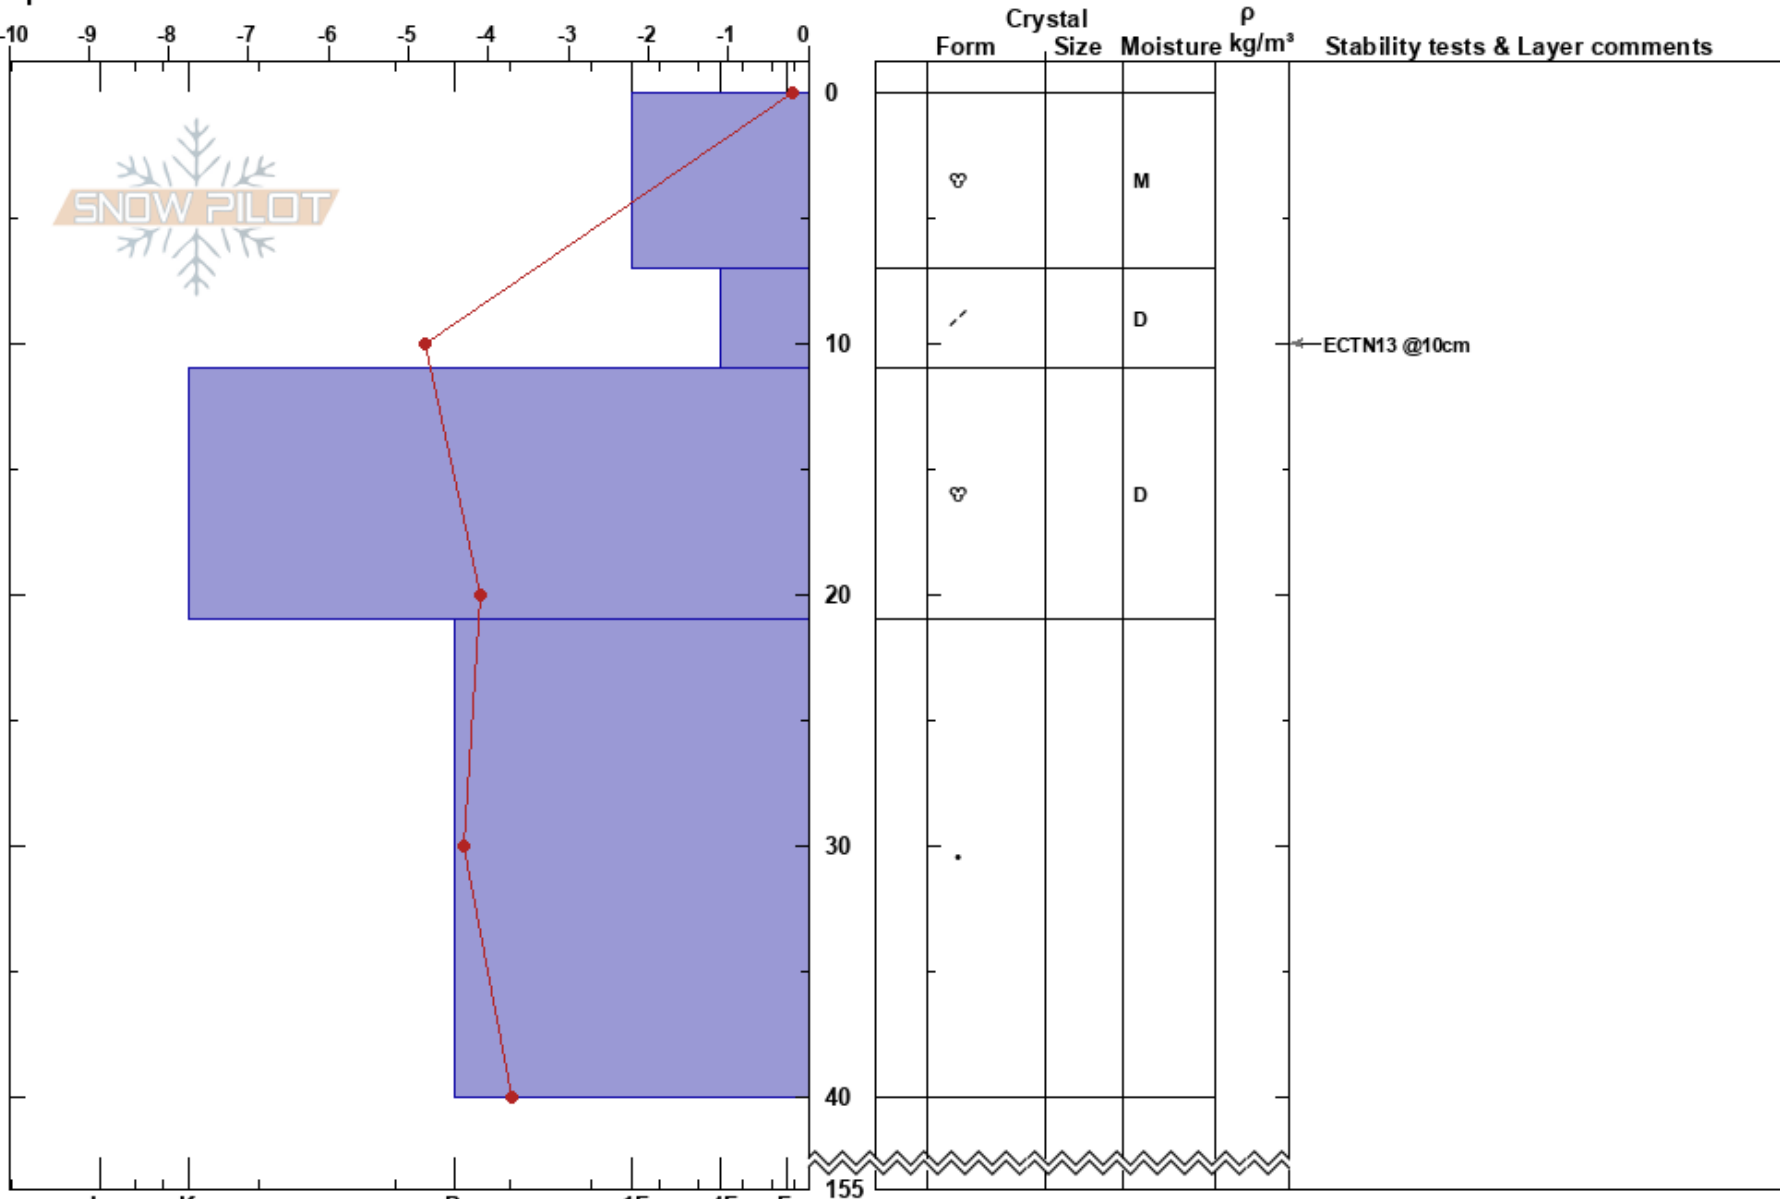

Lillskarven ENE
 Funäsfjällen
 Sweden
 Elevation: 900 m
 Aspect: E
 Specifics:

Mattias Åberg
 13/04/2019 - 13:49
 Co-ord:
 Slope Angle: 30°
 Wind Loading:

Stability:
 Air Temperature:
 Sky Cover:
 Precipitation:
 Wind:

HS:155
 Layer Notes:
 7-11cm:Problematic layer

Notes: