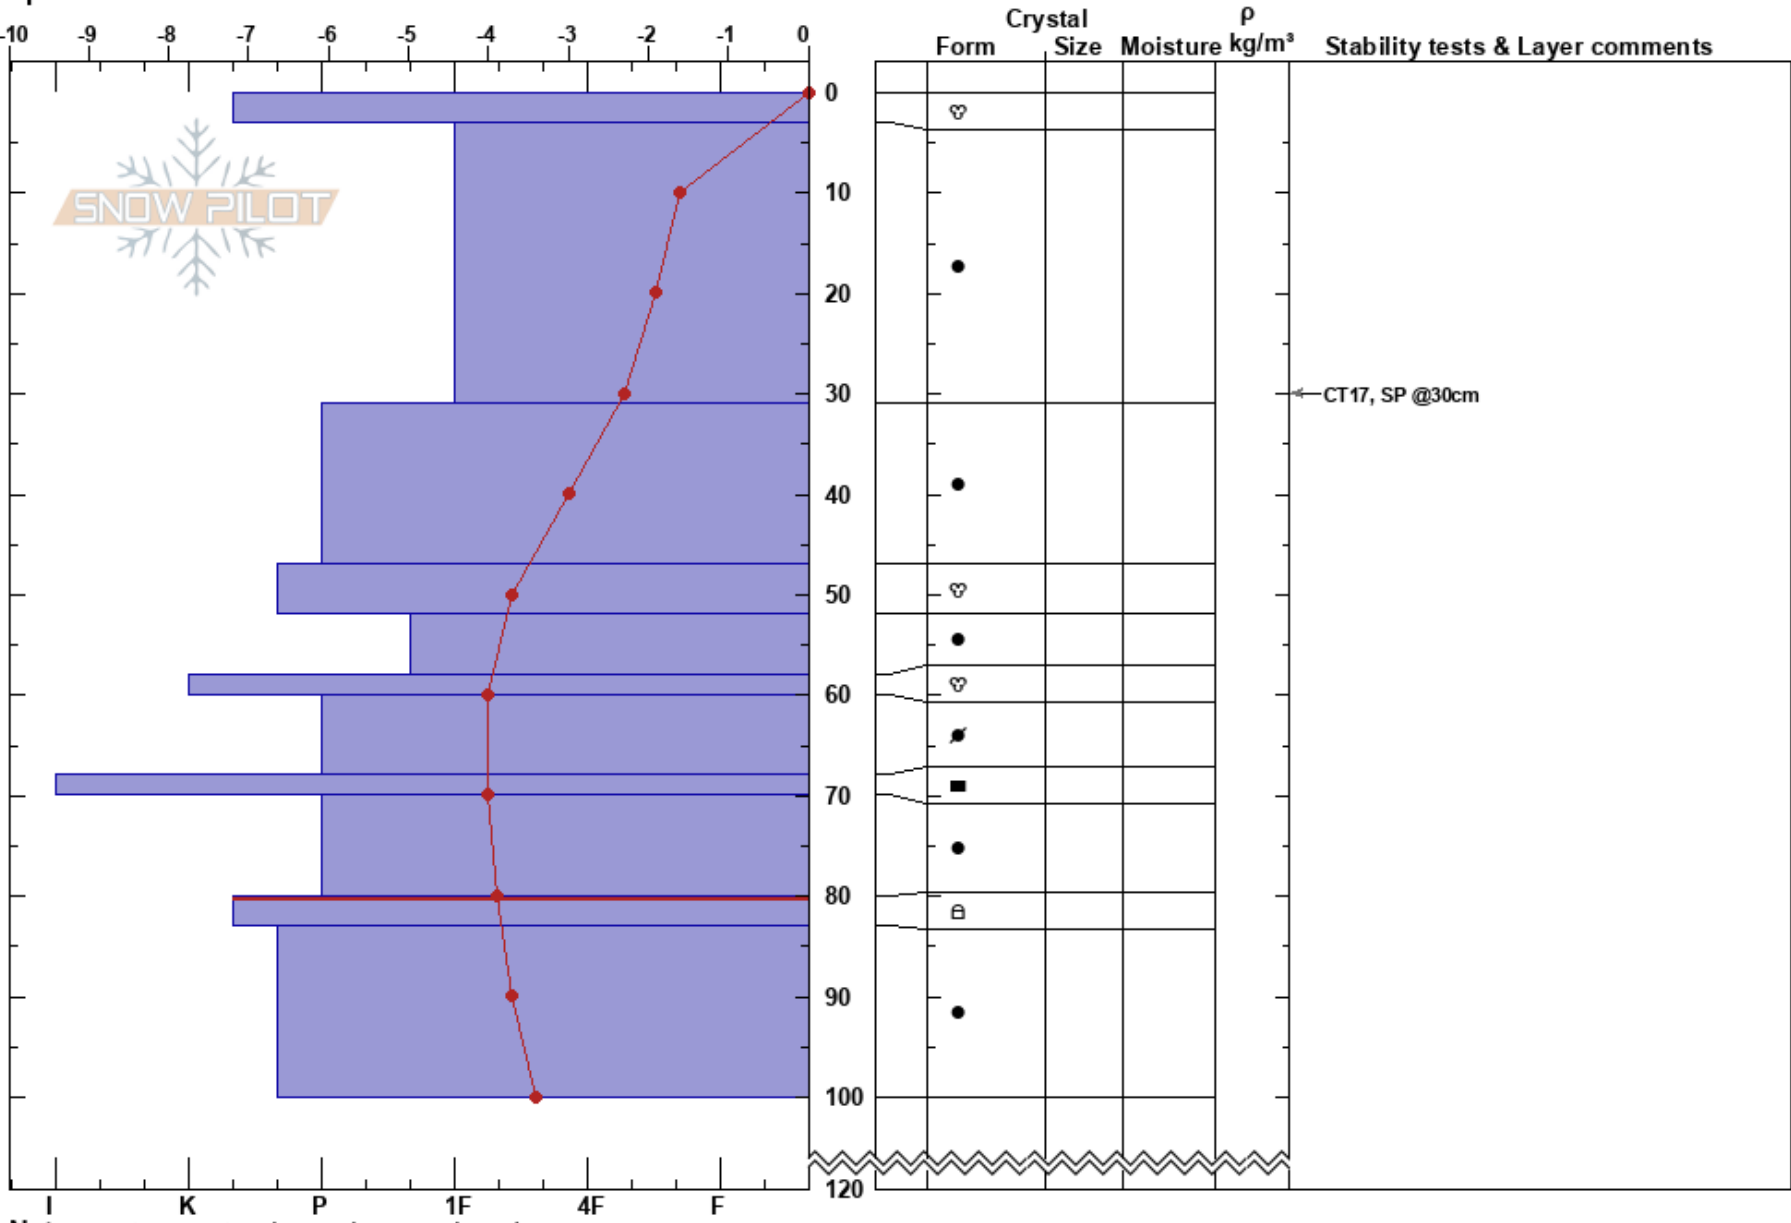

Skaröðdalsvík
 Tröllaskagi
 Iceland
Elevation: 800 m
Aspect: 10°
Specifics:

Gestur Hansson
 13/04/2019 - 07:00
Co-ord: 66.10980N, -18.99337W
Slope Angle: 26°
Wind Loading:

Stability: **HS:**120 **Layer Notes:**
Air Temperature: 7.2°C **PF:**10 80-83cm:Problematic layer
Sky Cover: FEW
Precipitation: NO
Wind:

← CT17, SP @30cm