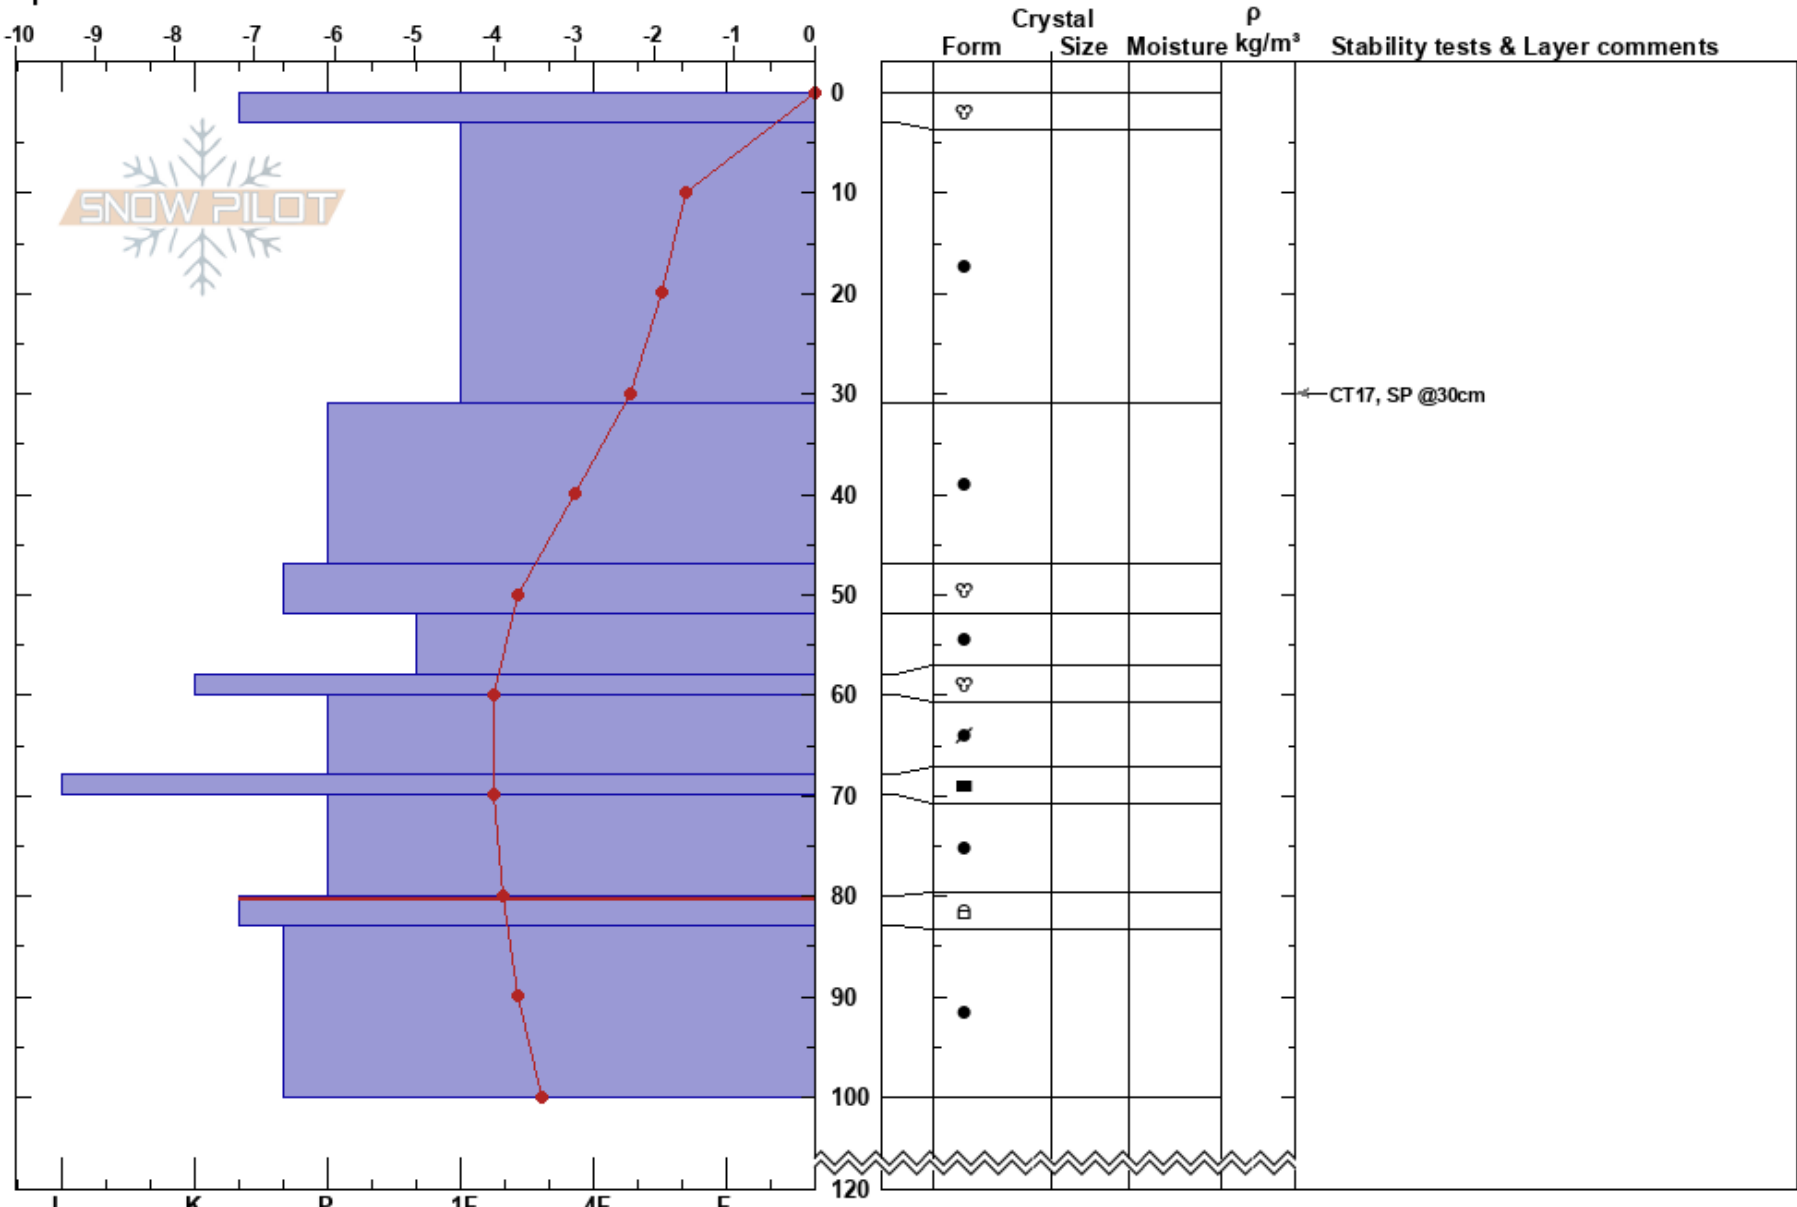

Skaröðdalsvík
 Tröllaskagi
 Iceland
Elevation: 800 m
Aspect: 10°
Specifics:

Gestur Hansson
 13/04/2019 - 07:00
Co-ord: 66.10980N, -18.99337W
Slope Angle: 26°
Wind Loading:

Stability: **HS:**120 **Layer Notes:**
Air Temperature: 7.2°C **PF:**10 80-83cm:Problematic layer
Sky Cover: FEW
Precipitation: NO
Wind:

Notes: Það er komið smá köglarúll þegar sólin skína.