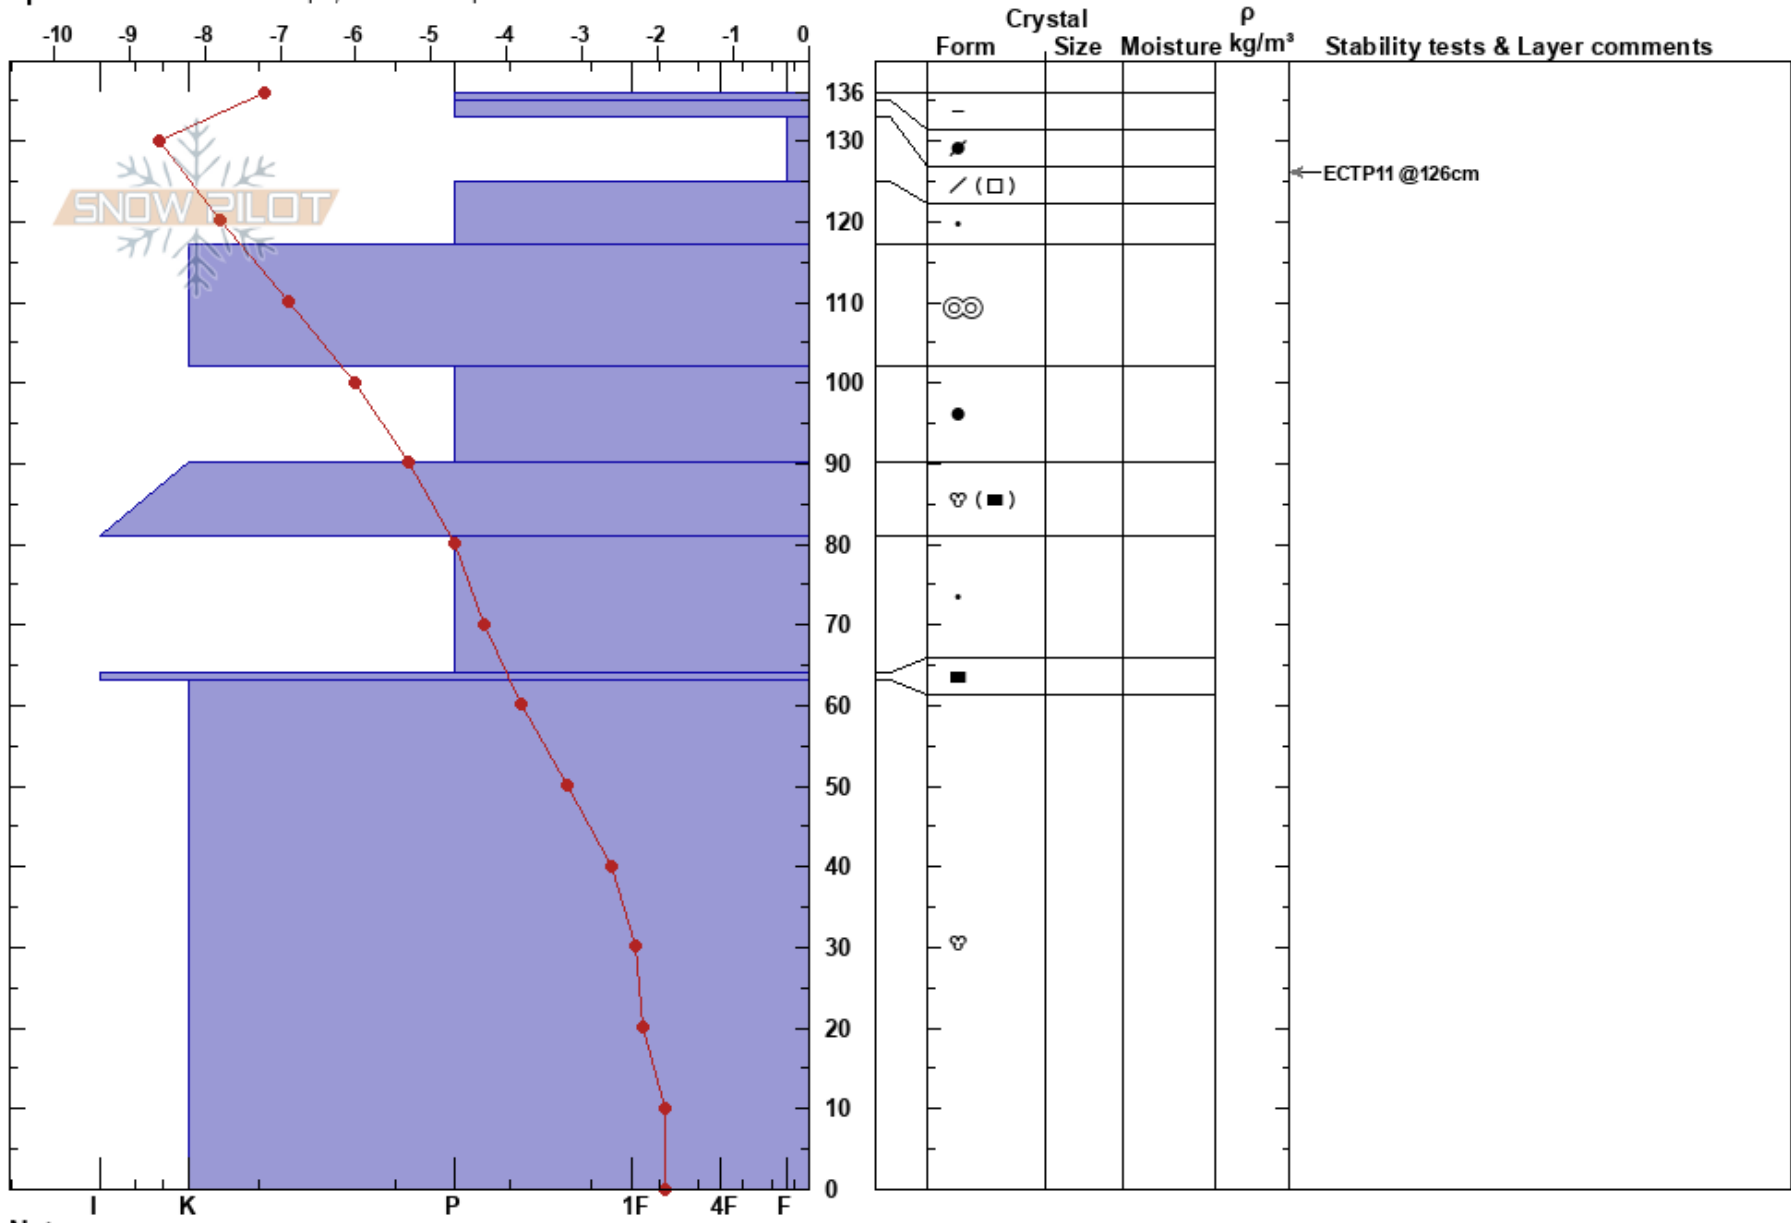

Helags Heli mitt
 Funäsfjällen
 Sweden
Elevation: 1518 m
Aspect: S

Mattias Åberg
 12/04/2019 - 09:41
Co-ord:
Slope Angle: 30°
Wind Loading: no

Stability: Very Good **HS:**136 **Layer Notes:**
Air Temperature: -6°C **PF:**11
Sky Cover: CLR
Precipitation: NO
Wind: Calm

Specifics: Ski tracks on slope; We skied slope

Notes: