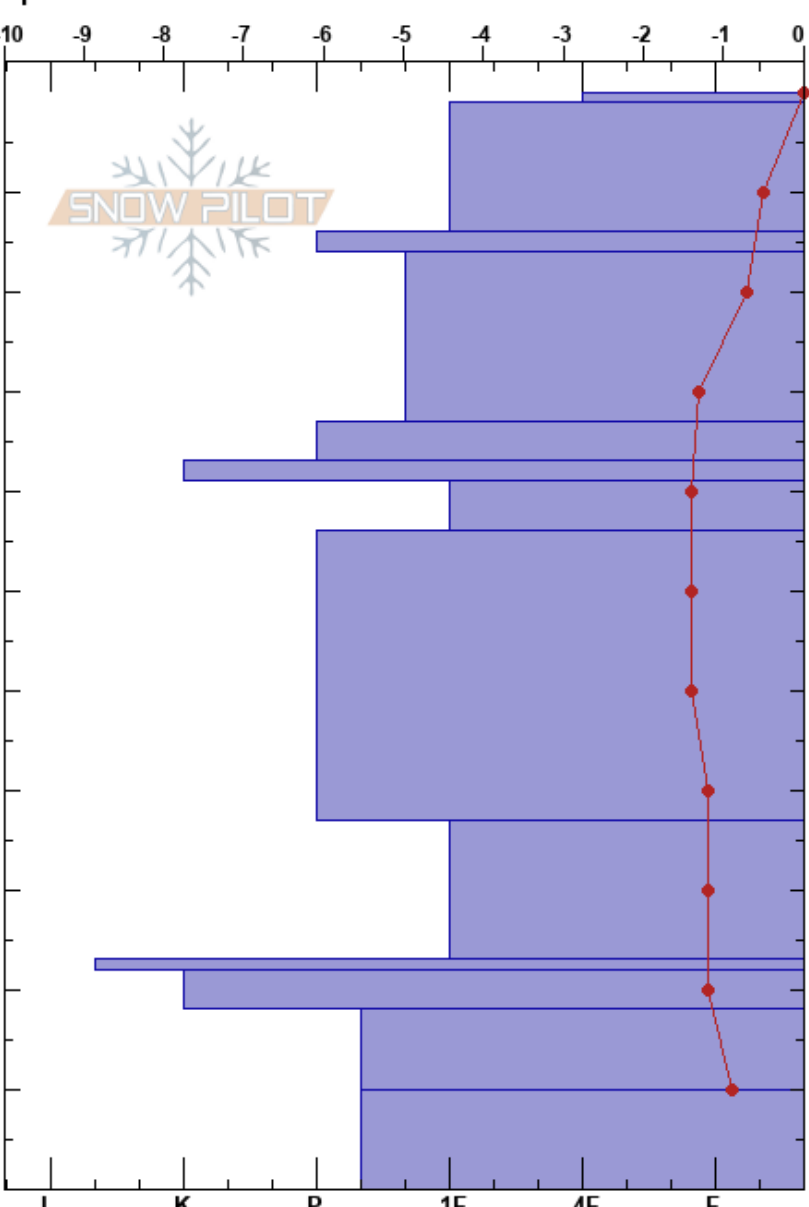

Undir Siglufj Skarði  
 Tröllaskagi  
 Iceland  
 Elevation: 580 m  
 Aspect:  
 Specifics:

Gestur Hansson  
 12/04/2019 - 07:30  
 Co-ord: 66.12308N, -19.00198W  
 Slope Angle:  
 Wind Loading:

Stability:  
 Air Temperature: 7.7°C  
 Sky Cover: BKN  
 Precipitation: NO  
 Wind:

HS:110  
 PF:10  
 Layer Notes:

Form	Crystal		ρ kg/m³	Stability tests & Layer comments
	Size	Moisture		
○		M-W		
●		M		
○○				
●				
●				
○○				
●				
⊗				
●				
■				
○○				
●				

Notes: kögla rúll engin flóð sjáanleg