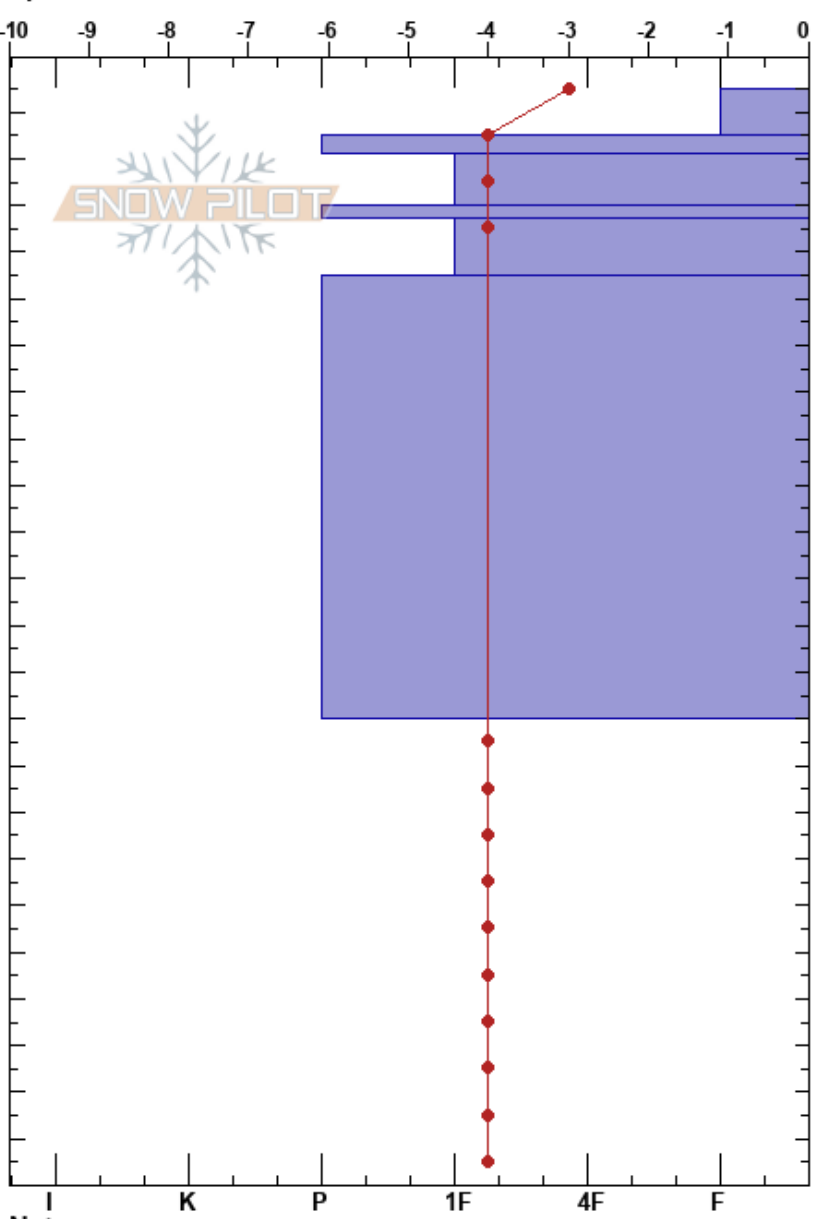

Profile, Little Odeseey  
Chugach Range  
AK  
Elevation: 3500 ft  
Aspect: 290°  
Specifics:

Andrew Plagens  
04/10/2019 - 12:00pm  
Co-ord:  
Slope Angle: 25°  
Wind Loading: no

Stability:  
Air Temperature: -2°C  
Sky Cover: OVC  
Precipitation: S-1  
Wind: NW Light Breeze

HS:235 Layer Notes:

	Crystal		$\rho$ kg/m <sup>3</sup>	Stability tests & Layer comments
	Form	Size		
235				
230	/	1		← CT11, Q3 @230cm
220	■	3		← ECTN17 @230cm
210	●	1		
200	■	2		
200	●	1		
190				
180				
170				
160				
150				
145				
140				
130				
120				
110				
100				
90				
80				
70				
60				
50				
40				
30				
20				
10				
0				