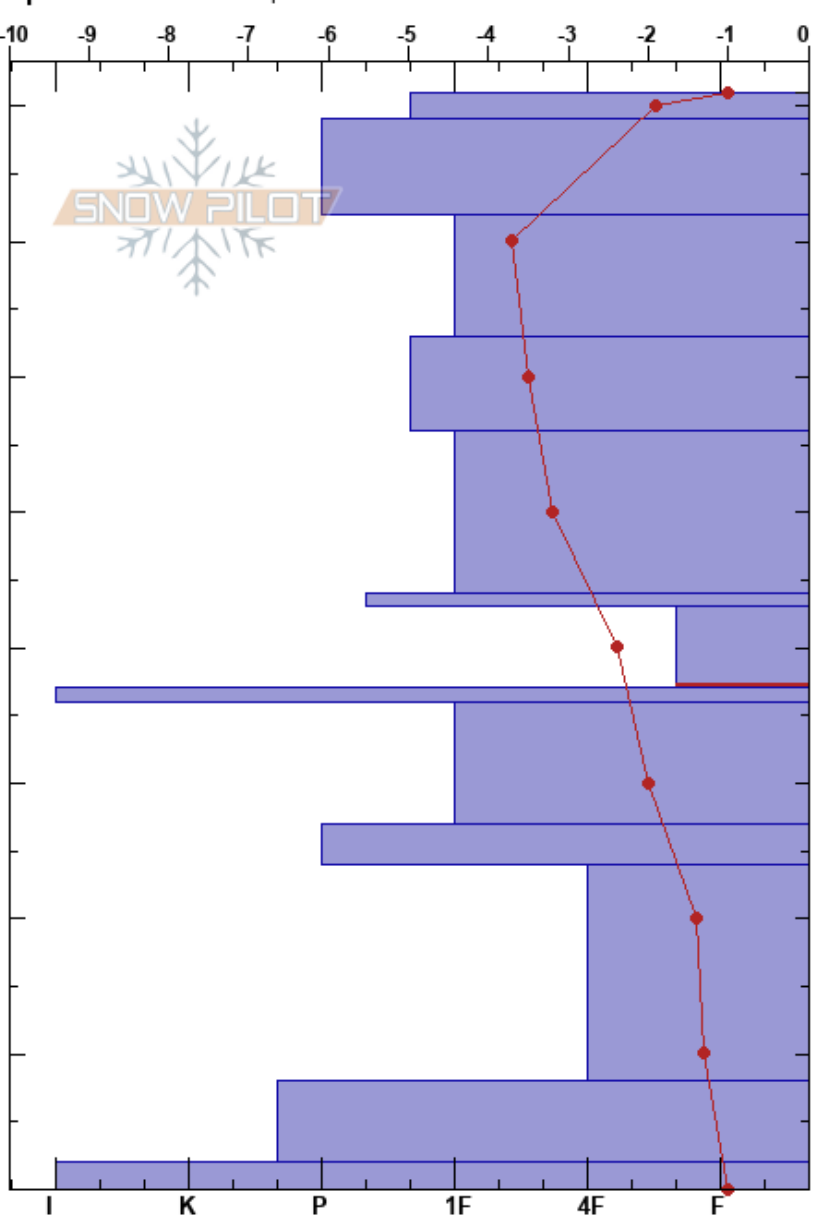

Av. Path № 4
 Kirovsk
 Russia
Elevation:
Aspect: 220°
Specifics: We skied slope

Mikhail Ryabchikov
 11/04/2019 - 14:00
Co-ord:
Slope Angle: 29°
Wind Loading: previous

Stability: Good
Air Temperature: -1°C
Sky Cover: BKN
Precipitation: NO
Wind: N Moderate

HS:81
PS: 1
Layer Notes:
 43-37cm: Problematic layer
 27-24cm: смерзшиеся
 8-2cm: смерзшиеся

Form	Crystal Size	Moisture	ρ kg/m ³	Stability tests & Layer comments
∅	0.5	M		
∅	0.5	D		
● (■)	0.5-1	D-M		
⊖	1	D		
□ (⊖)	0.5	D		
∅ (■)		D		
□ (∧)	2-4	D		
■		D		← CT17, SC @38cm ← ЕСТР20 @38cm
⊖	1	D		
⊖	1	D		27-24cm: смерзшиеся
∧	2-4	D		
⊖	1-2	D		8-2cm: смерзшиеся
□		D		